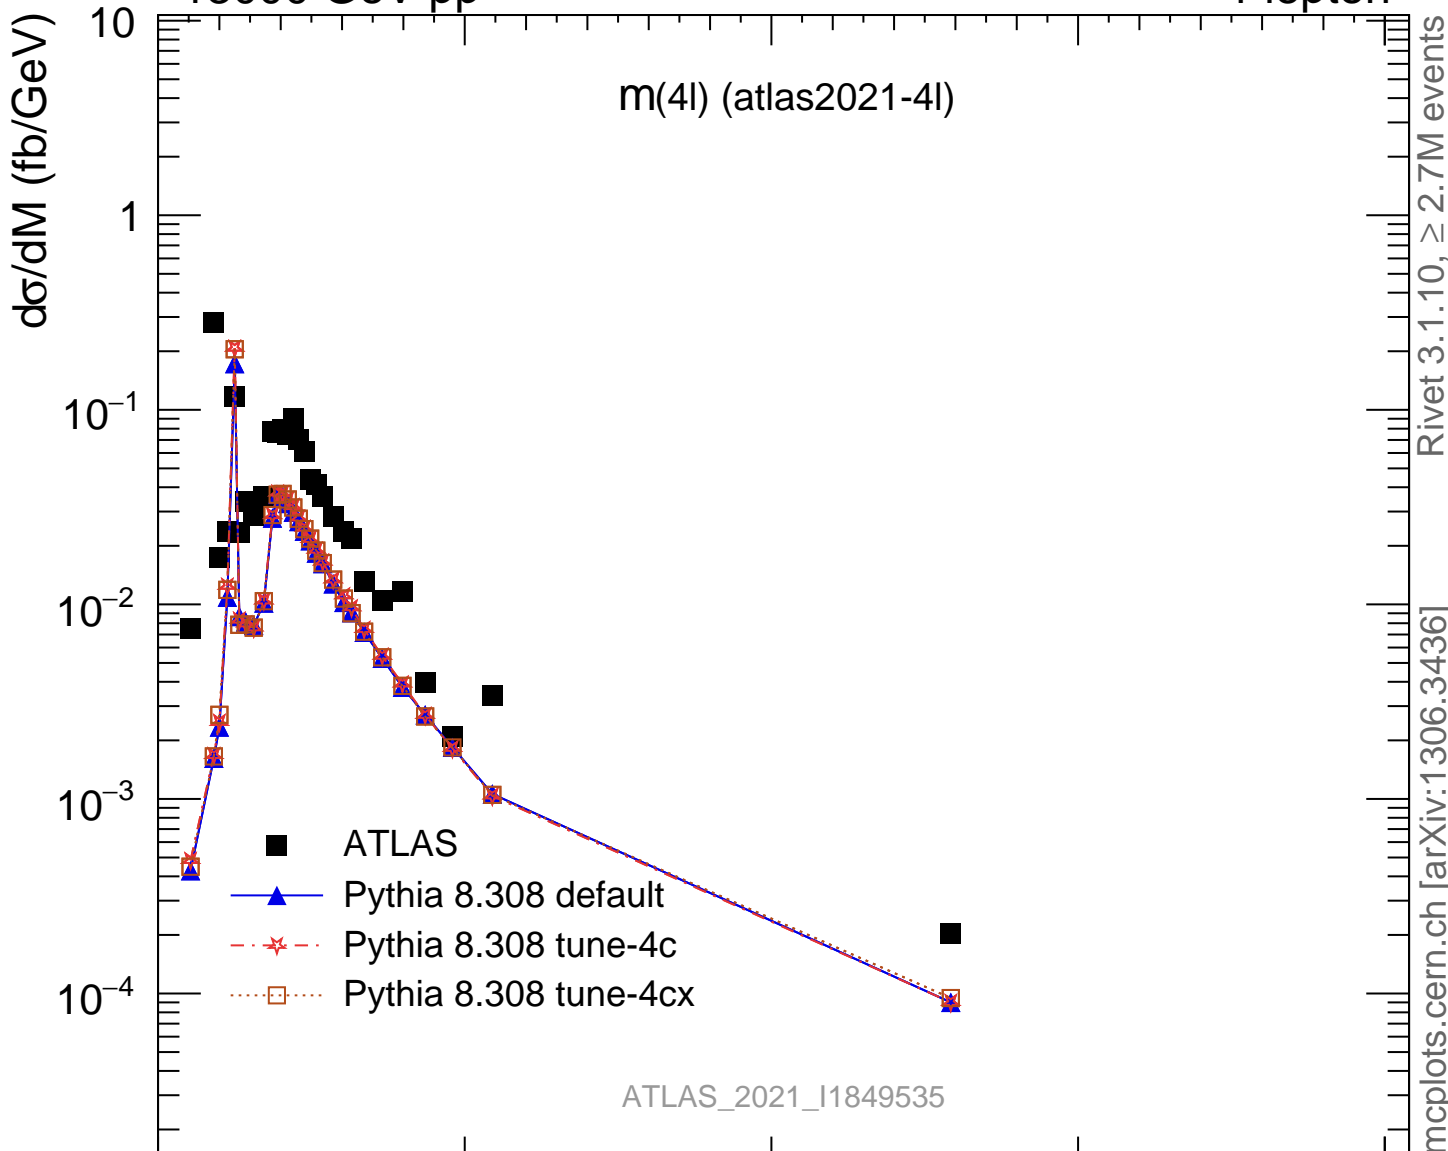

13000 GeV pp

4-lepton

Rivet 3.1.10, $\geq 2.7M$ events
mcplots.cern.ch [arXiv:1306.3436]