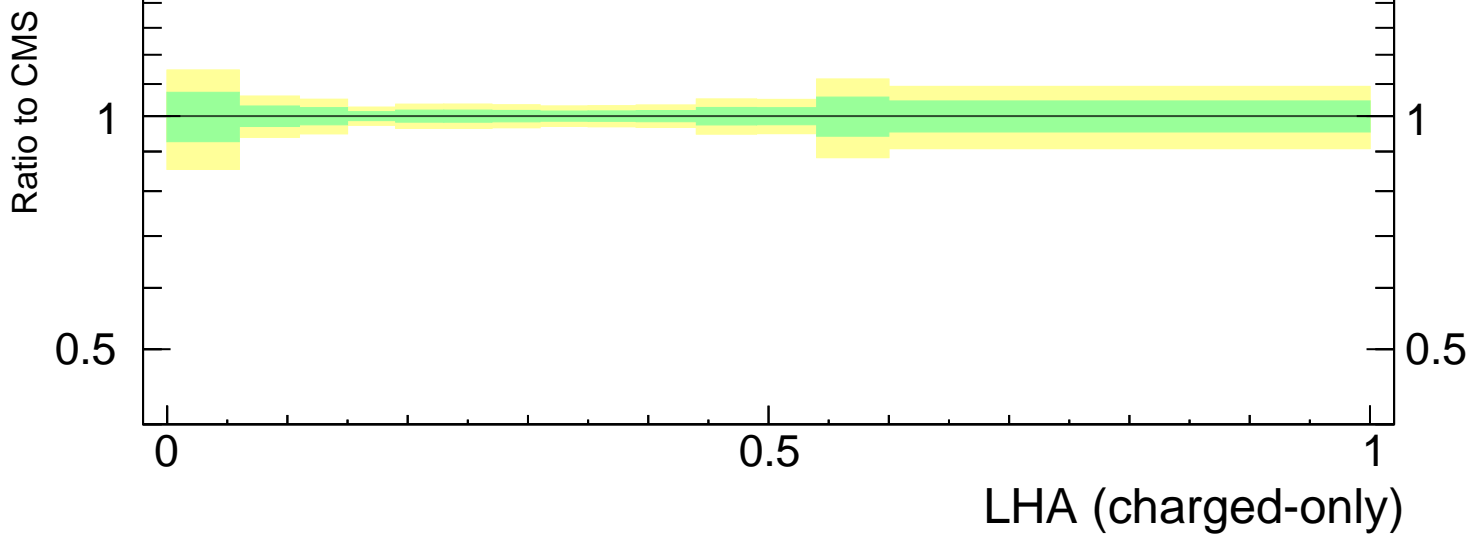

LHA  $\lambda_{0.5}^1$  (charged only) (CMS jet substructure)

- CMS
- ▲ Pythia 8.308 default
- ▼ Pythia 8.308 tune-AU2
- ◇ Pythia 8.308 tune-AU2lox
- Pythia 8.308 tune-AU2loxx
- ★ Pythia 8.308 tune-AU2m

Rivet 3.1.10, ≥ 2.7M events  
mcplots.cern.ch [arXiv:1306.3436]