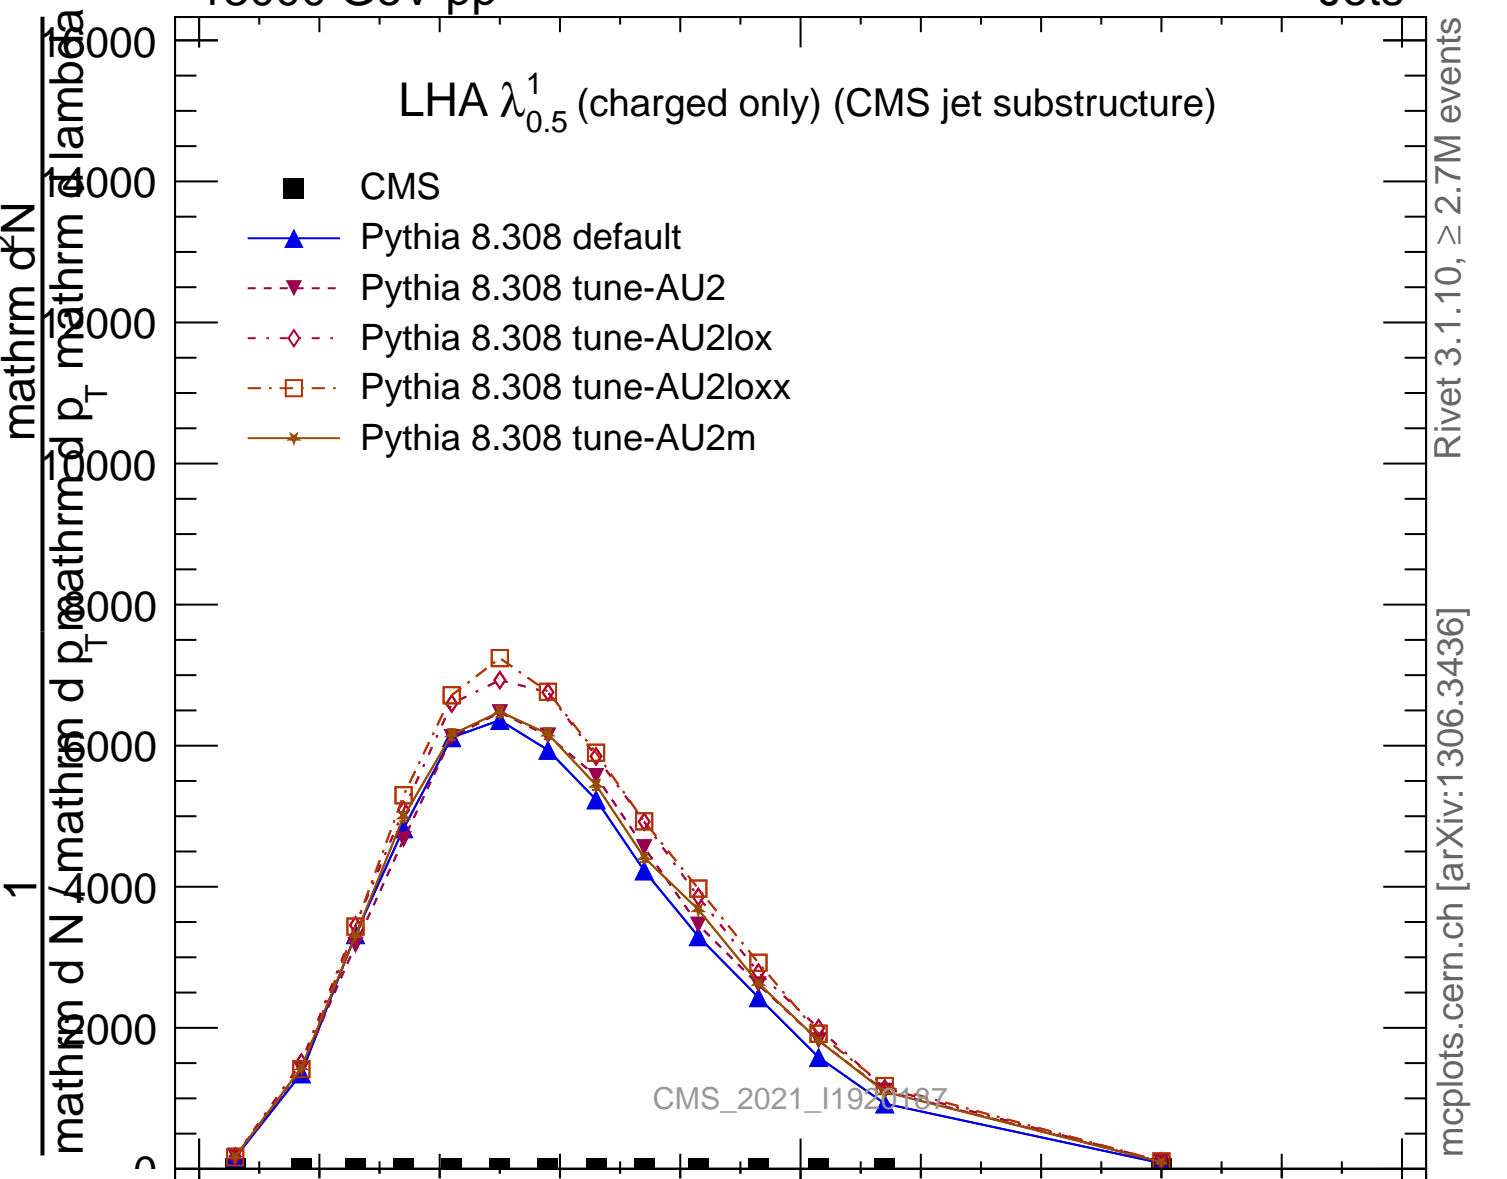

LHA  $\lambda_{0.5}^1$  (charged only) (CMS jet substructure)

- CMS
- ▲ Pythia 8.308 default
- ▼ Pythia 8.308 tune-AU2
- ◇ Pythia 8.308 tune-AU2lox
- Pythia 8.308 tune-AU2loxx
- ★ Pythia 8.308 tune-AU2m

Rivet 3.1.10, ≥ 2.7M events  
mcplots.cern.ch [arXiv:1306.3436]