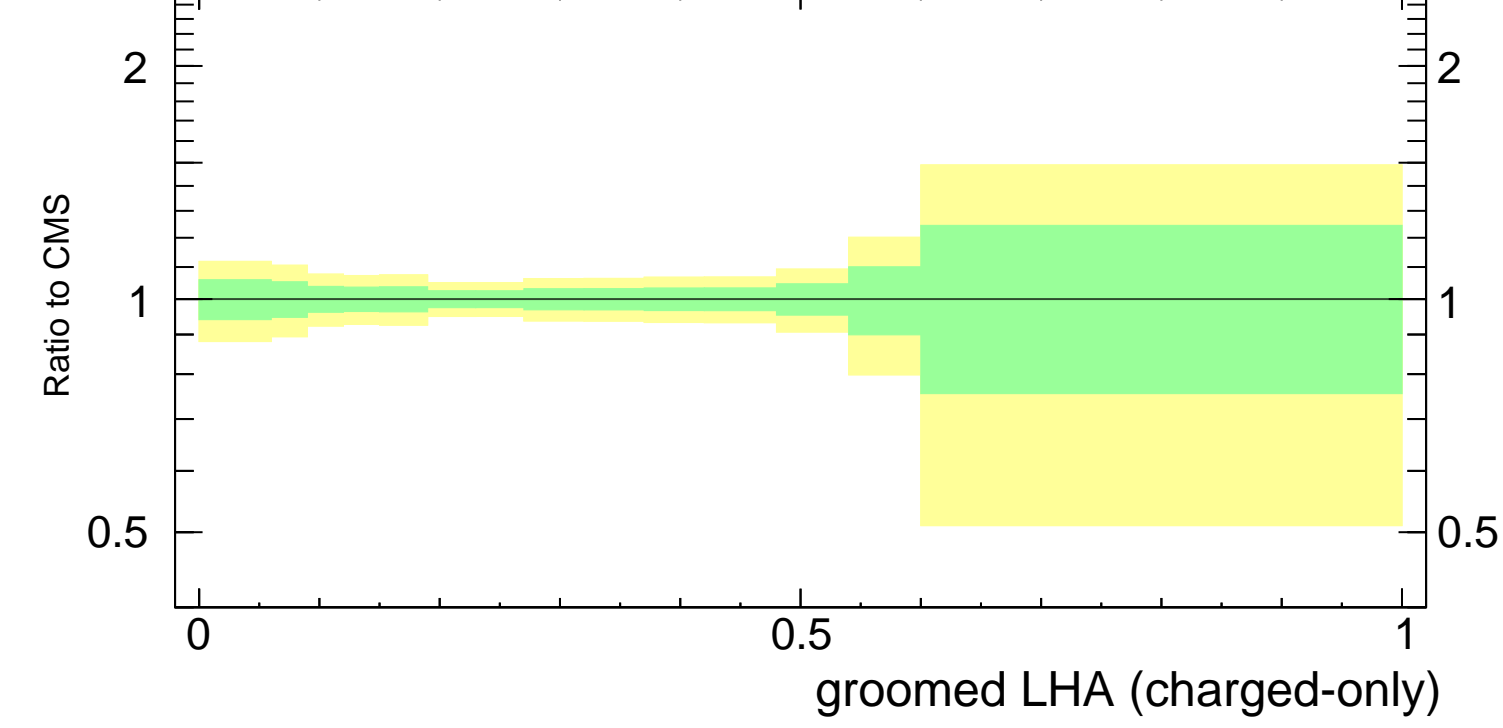

Groomed LHA $\lambda_{0.5}^1$ (charged only) (CMS jet substructure)

- CMS
- △— Pythia 6.428 370
- - * - - Pythia 6.428 378
- - * - - Pythia 6.428 379

CMS_2021_I1920187

Rivet 3.1.10, ≥ 2.4M events

mcplots.cern.ch [arXiv:1306.3436]