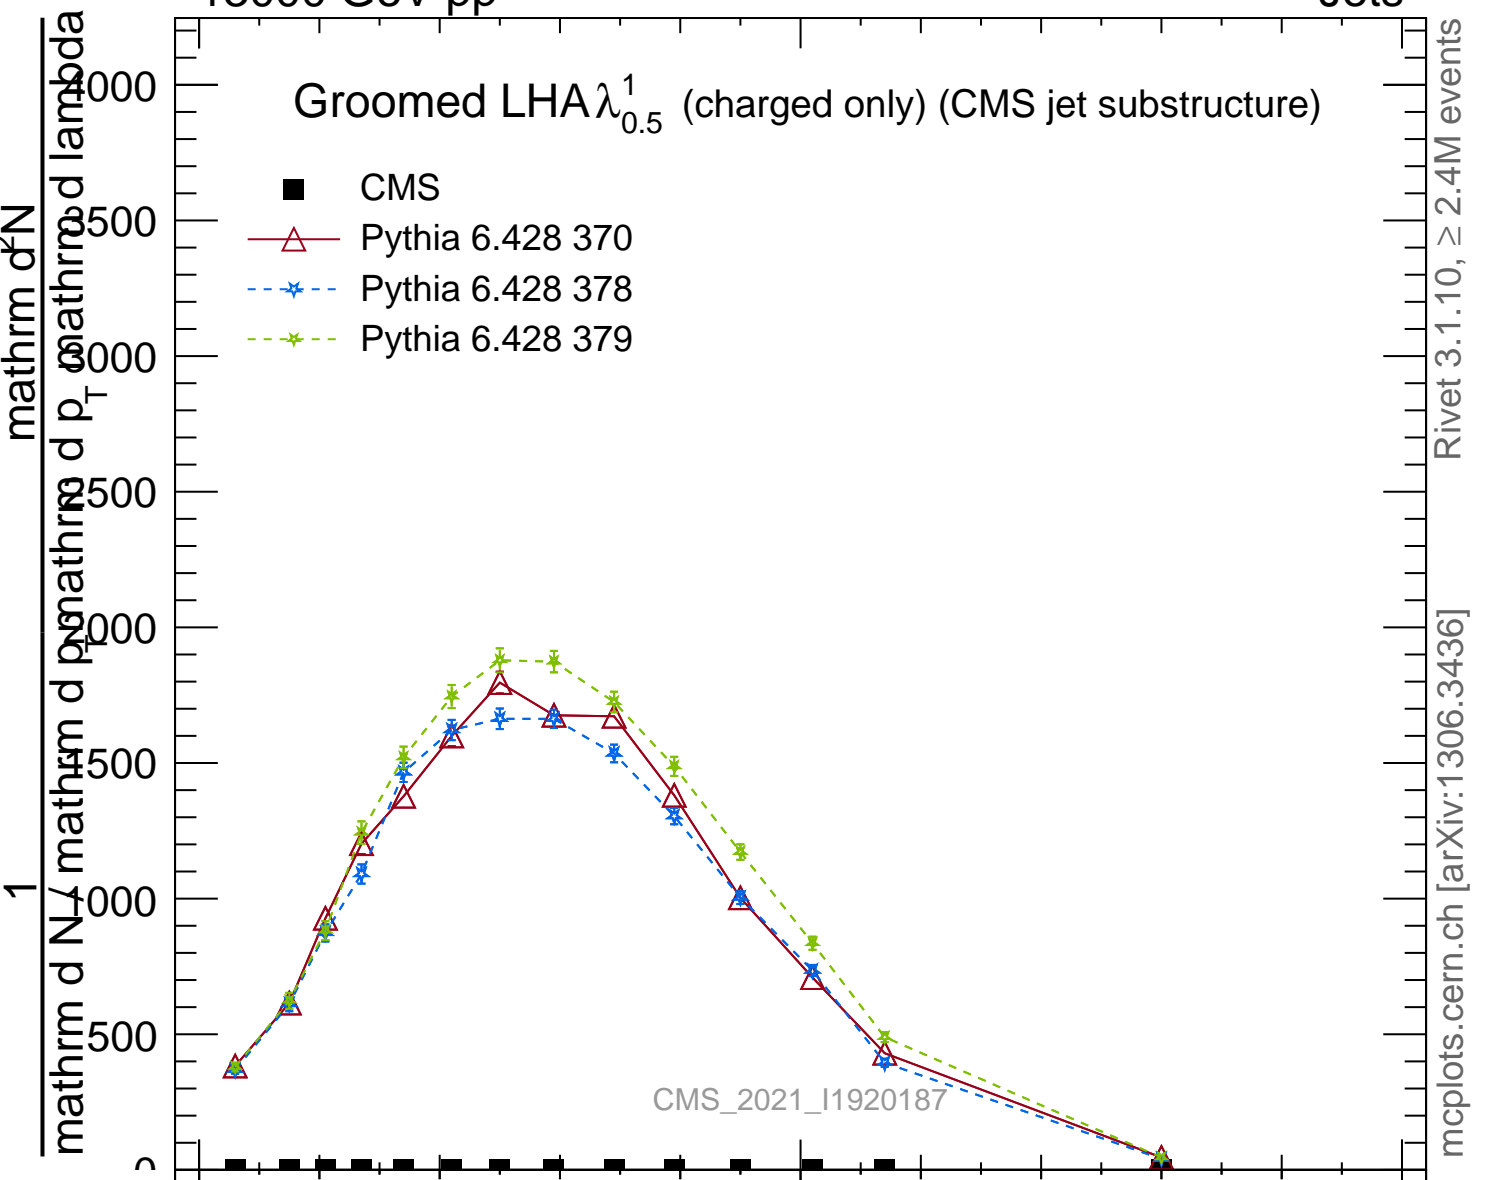

Groomed LHA $\lambda_{0.5}^1$ (charged only) (CMS jet substructure)

- CMS
- △— Pythia 6.428 370
- - * - - Pythia 6.428 378
- - * - - Pythia 6.428 379

CMS_2021_I1920187

Rivet 3.1.10, ≥ 2.4M events

mcplots.cern.ch [arXiv:1306.3436]