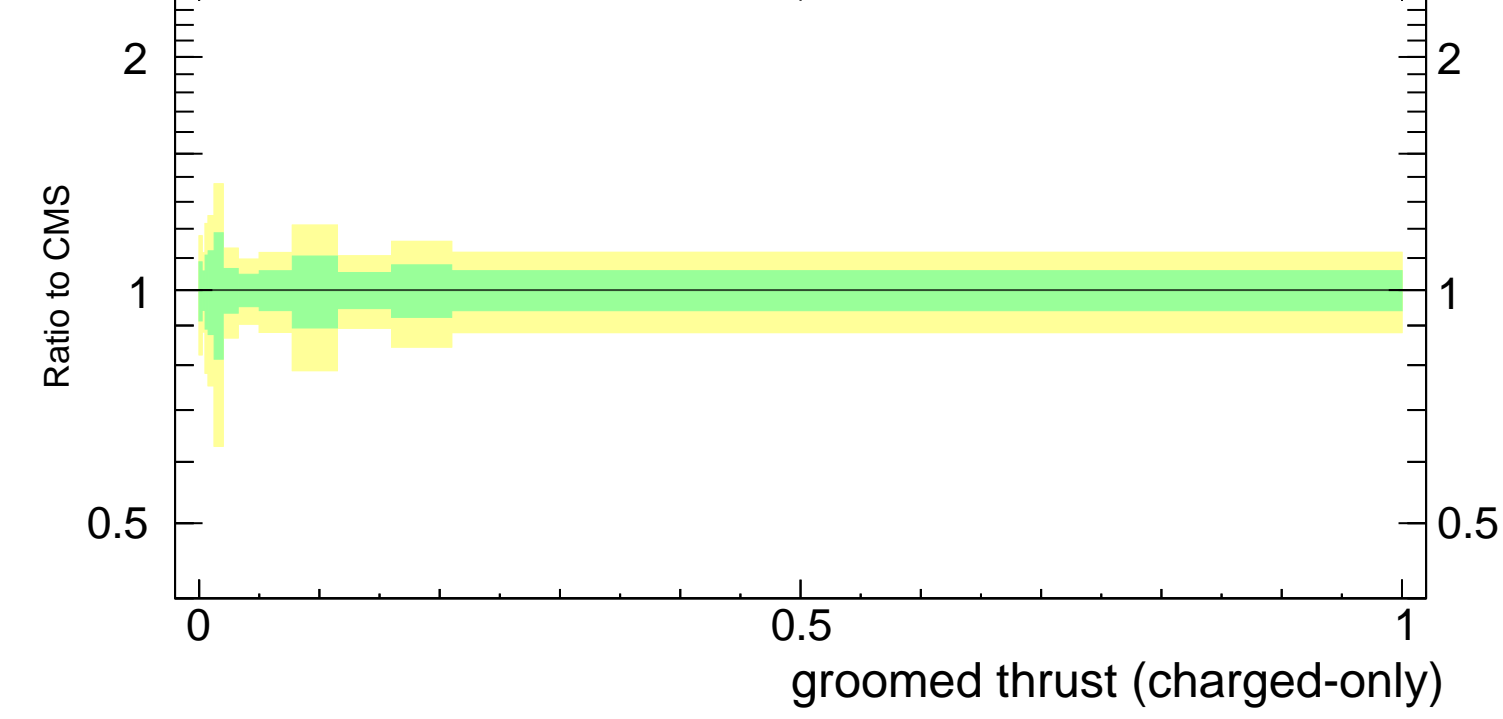

Groomed thrust  $\lambda_{2^1}$  (charged only) (CMS jet substructure)

- CMS
- ▲ Pythia 8.308 default

Rivet 3.1.10, 2.6M events  
mcplots.cern.ch [arXiv:1306.3436]