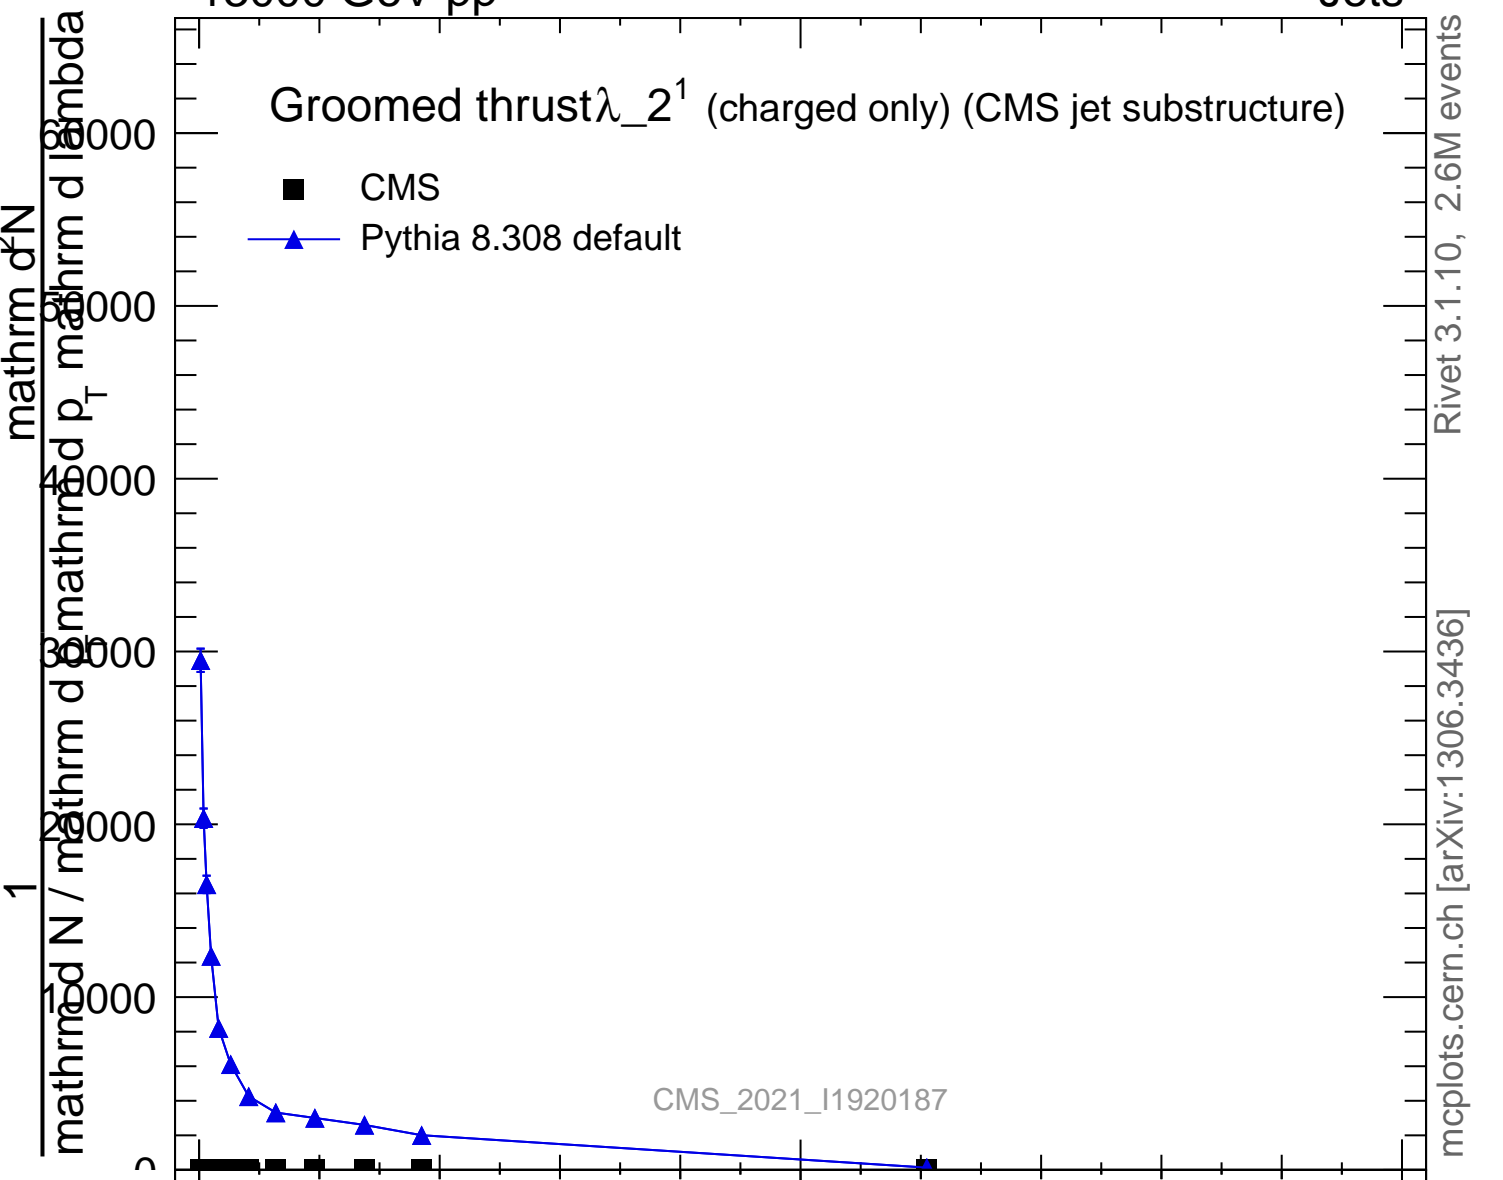

Groomed thrust  $\lambda_{2^1}$  (charged only) (CMS jet substructure)

- CMS
- ▲ Pythia 8.308 default

Rivet 3.1.10, 2.6M events  
mcplots.cern.ch [arXiv:1306.3436]