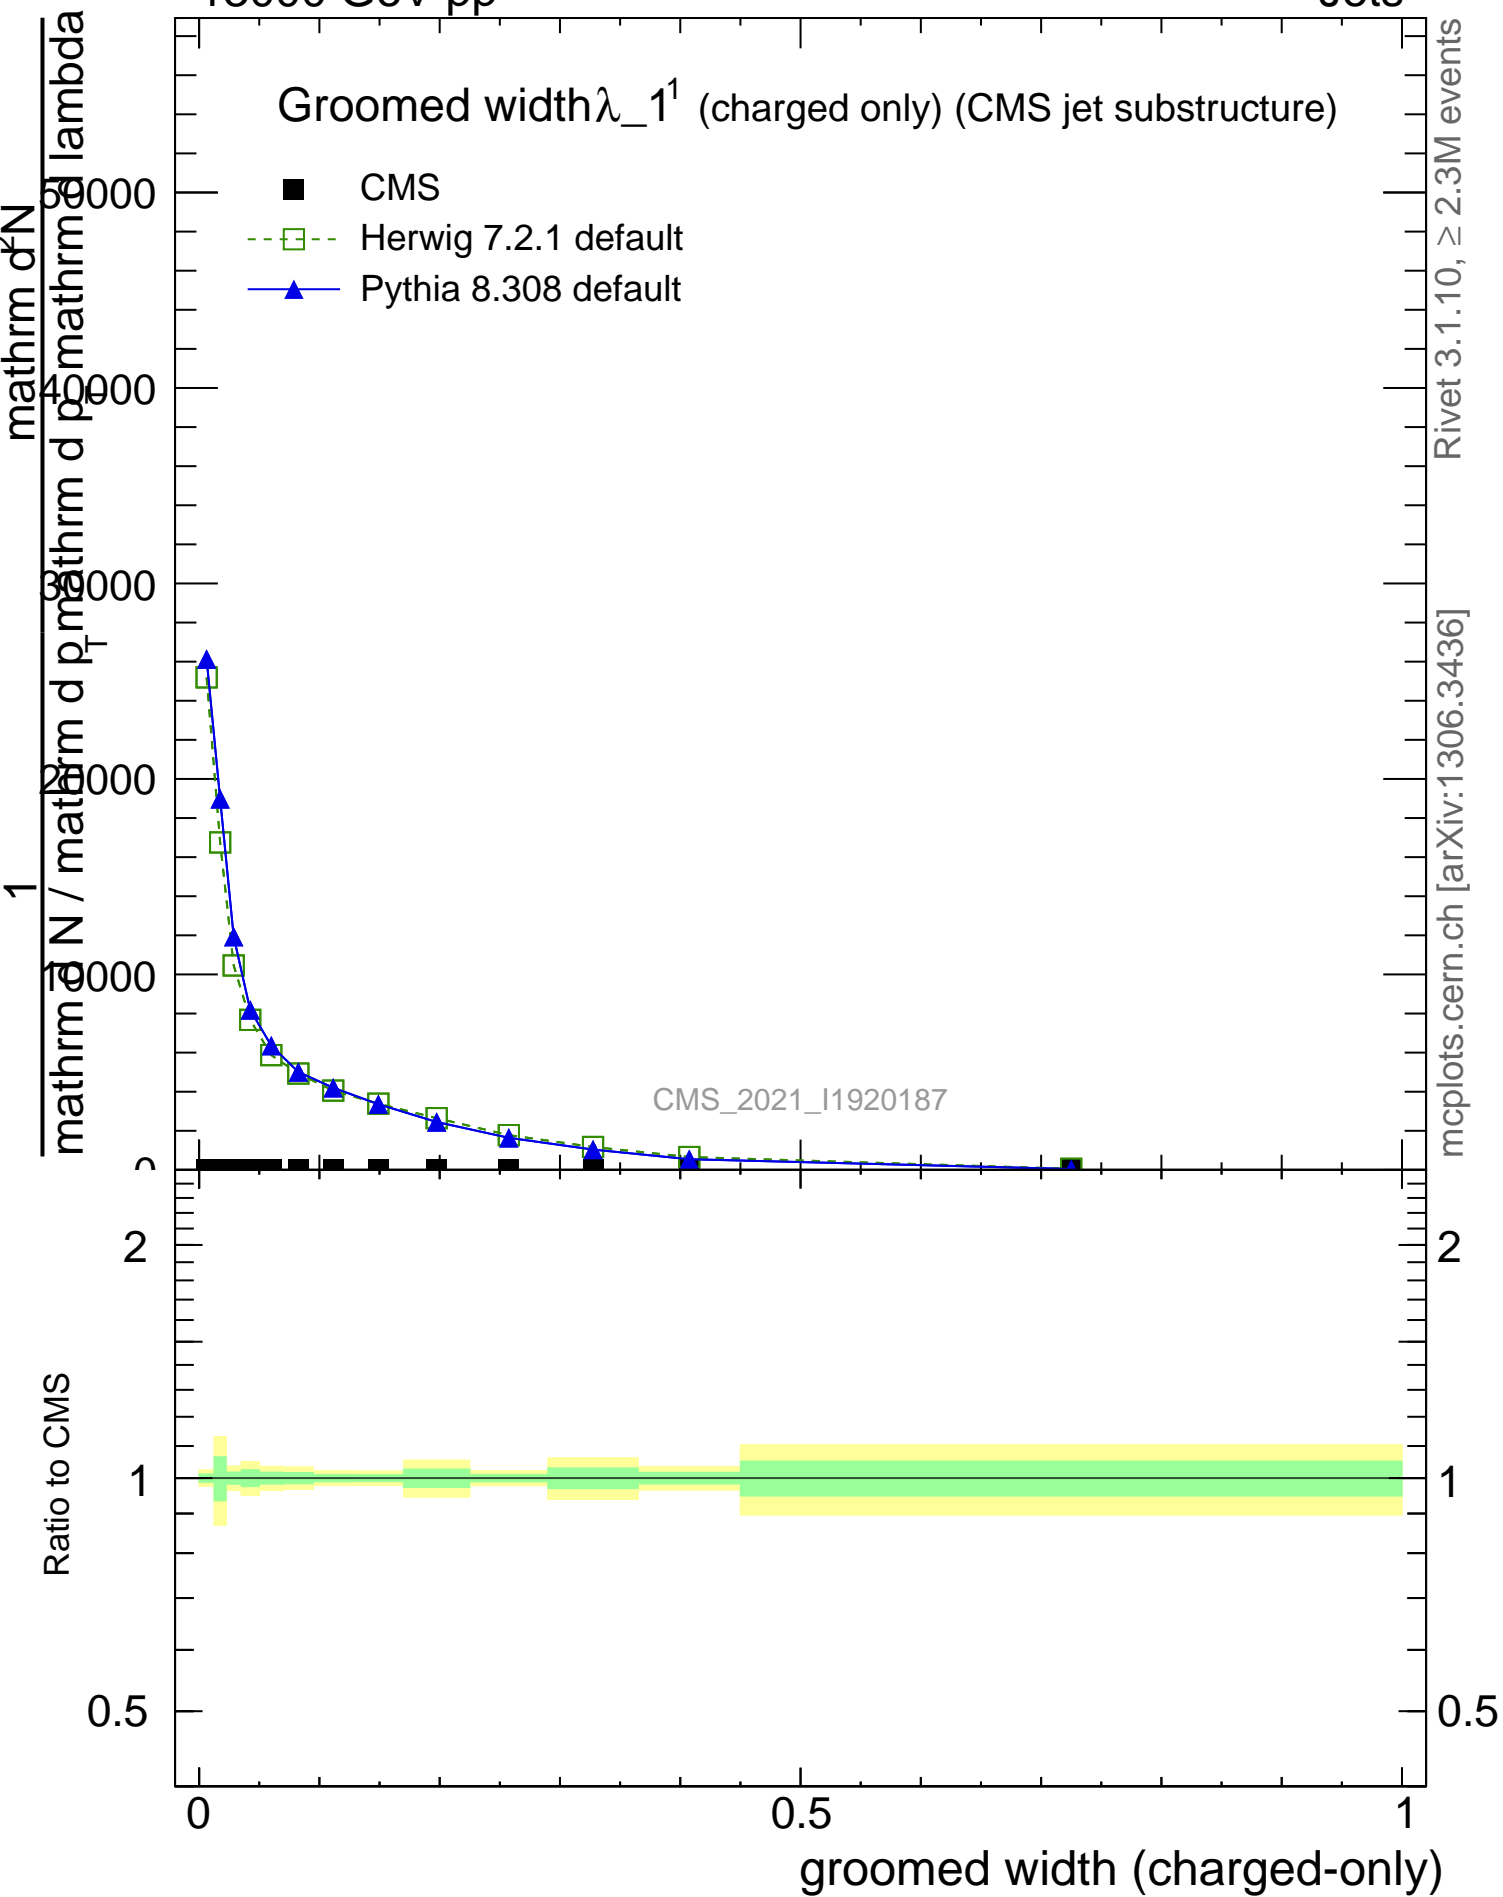

Groomed width λ_{-1}^1 (charged only) (CMS jet substructure)

- CMS
- - □ Herwig 7.2.1 default
- - ▲ Pythia 8.308 default

CMS_2021_I1920187

mcplots.cern.ch [arXiv:1306.3436]

Rivet 3.1.10, ≥ 2.3M events