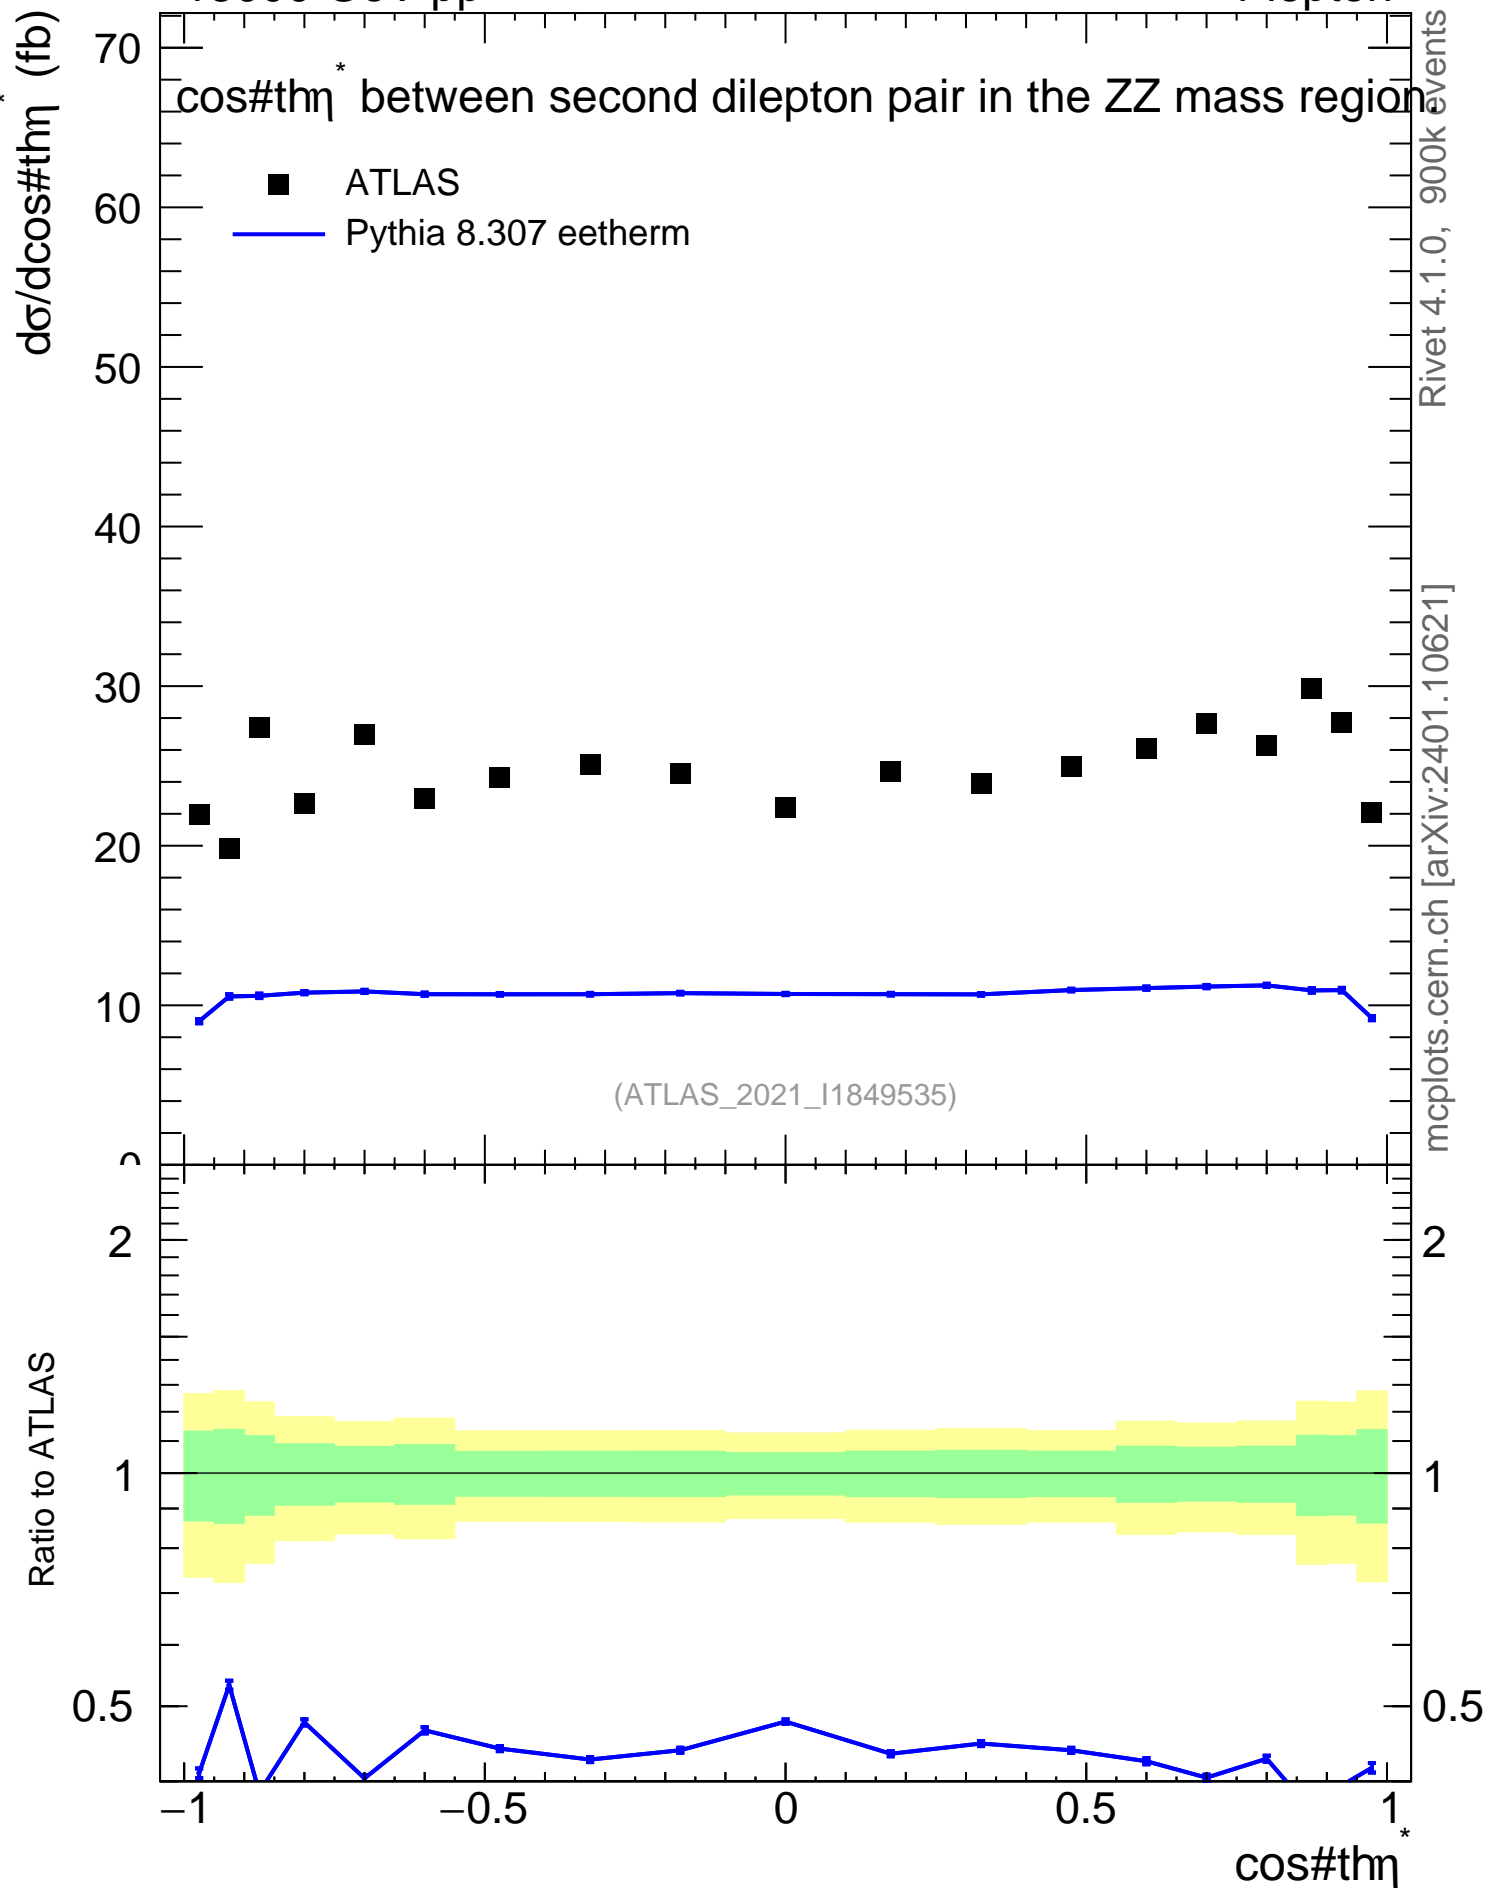

13000 GeV pp

4-lepton

Rivet 4.1.0, 900k events
mcplots.cern.ch [arXiv:2401.10621]