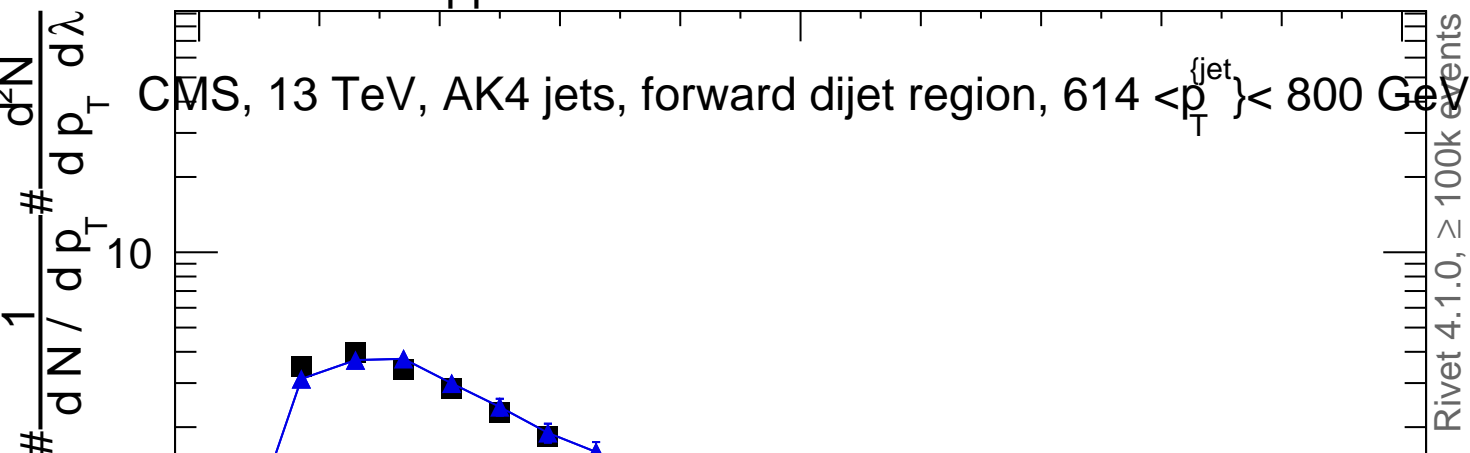

13000 GeV pp

Jets

Rivet 4.1.0, ≥ 100k events

mcplots.cern.ch [arXiv:2401.10621]

(CMS\_2021\_I1920187)