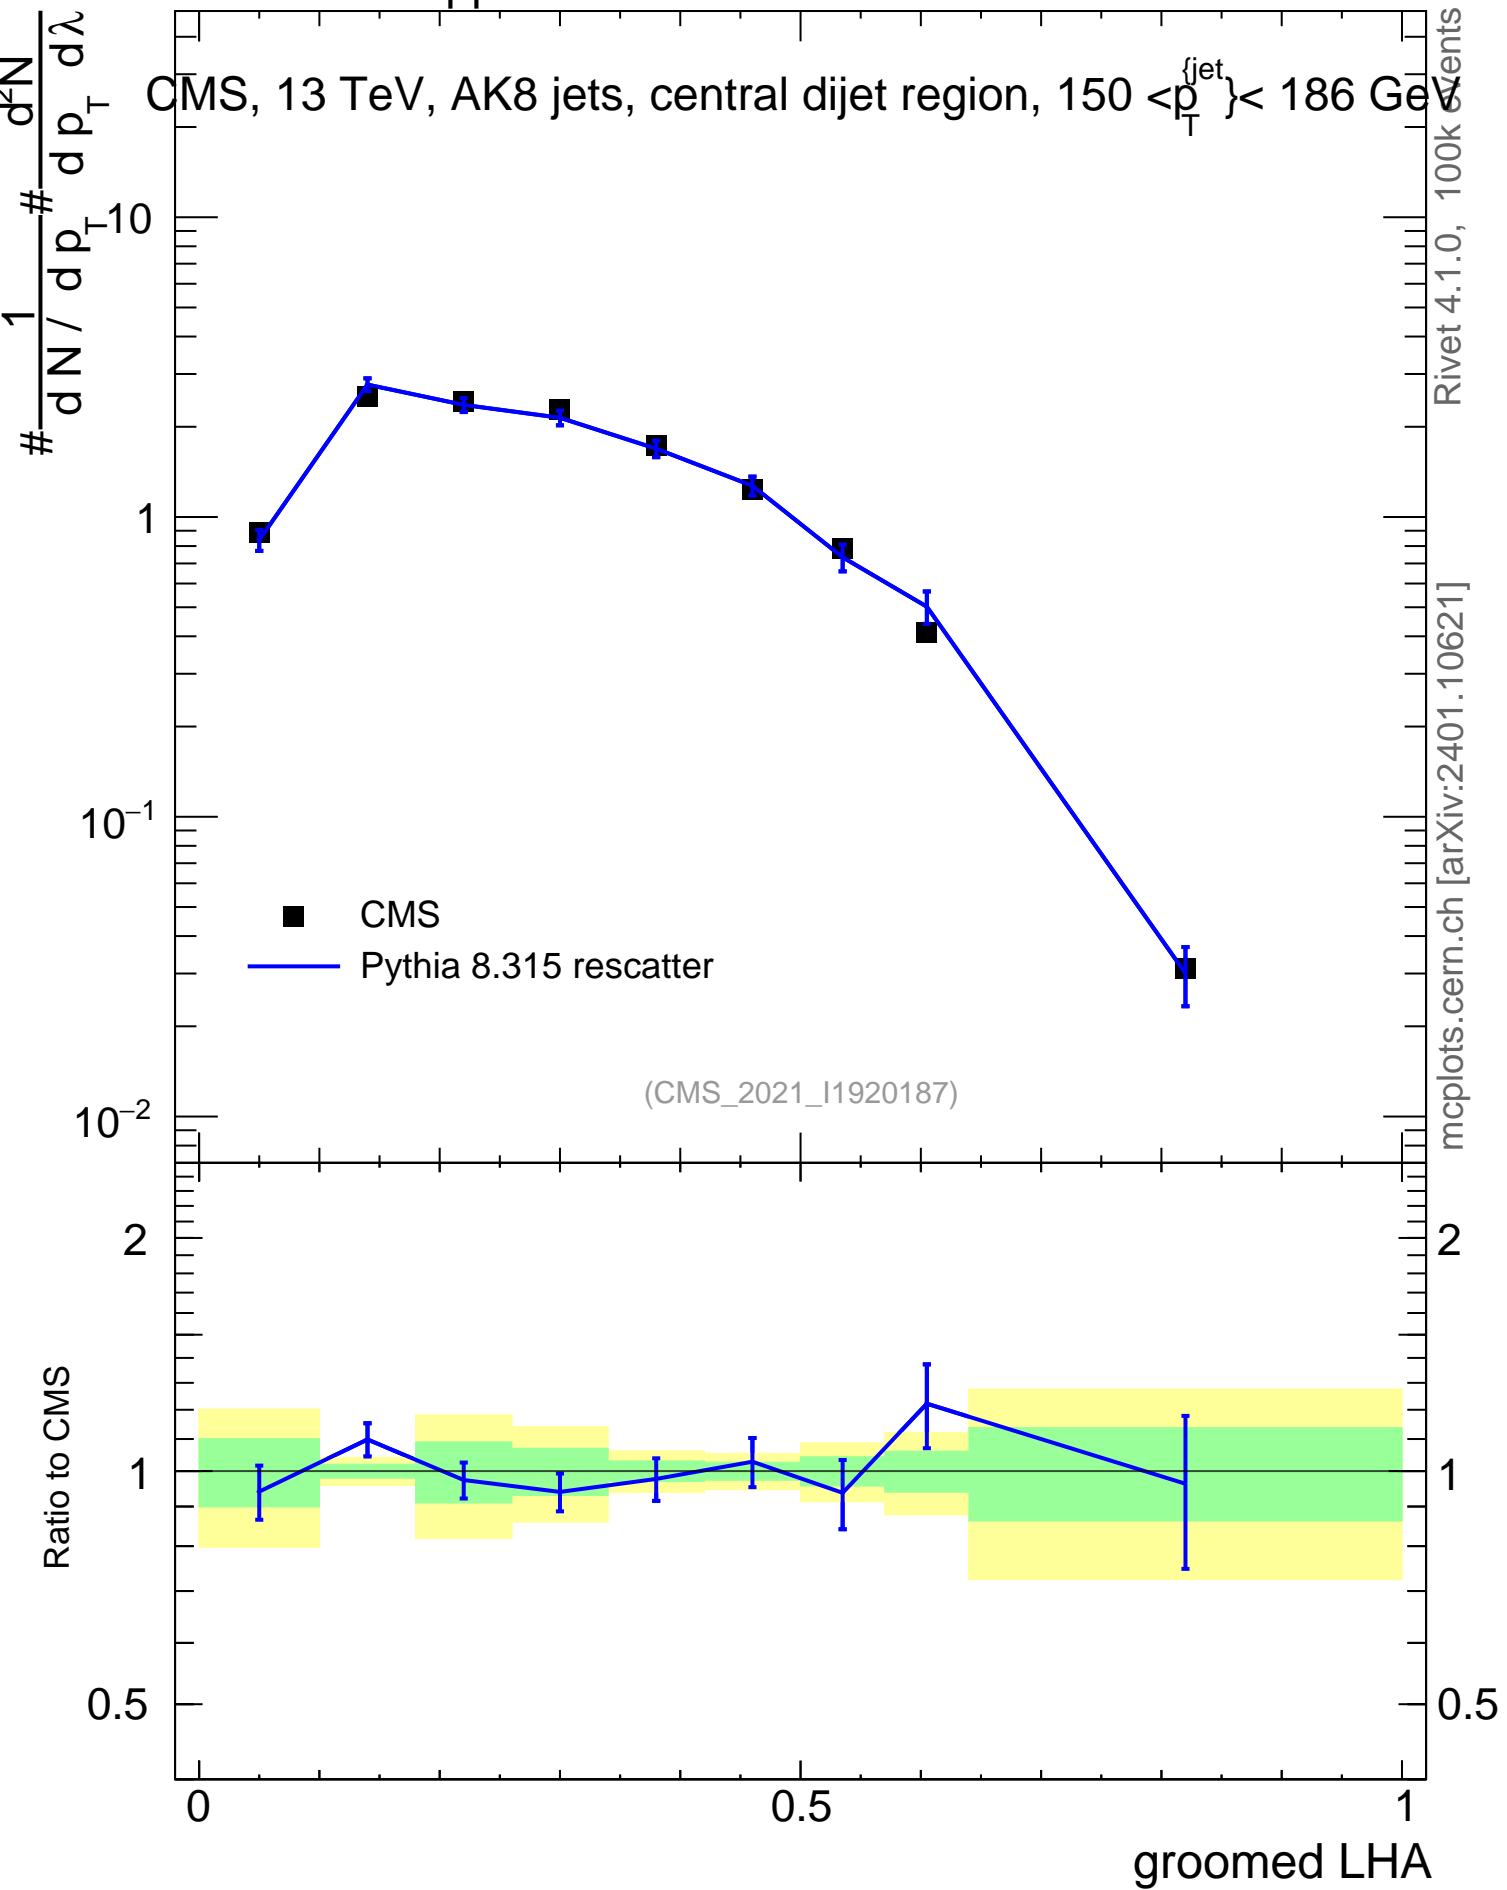

13000 GeV pp

Jets

CMS, 13 TeV, AK8 jets, central dijet region, $150 < p_T^{\text{jets}} < 186$ GeV

mcplots.cern.ch [arXiv:2401.10621]

Rivet 4.1.0, 100k Events