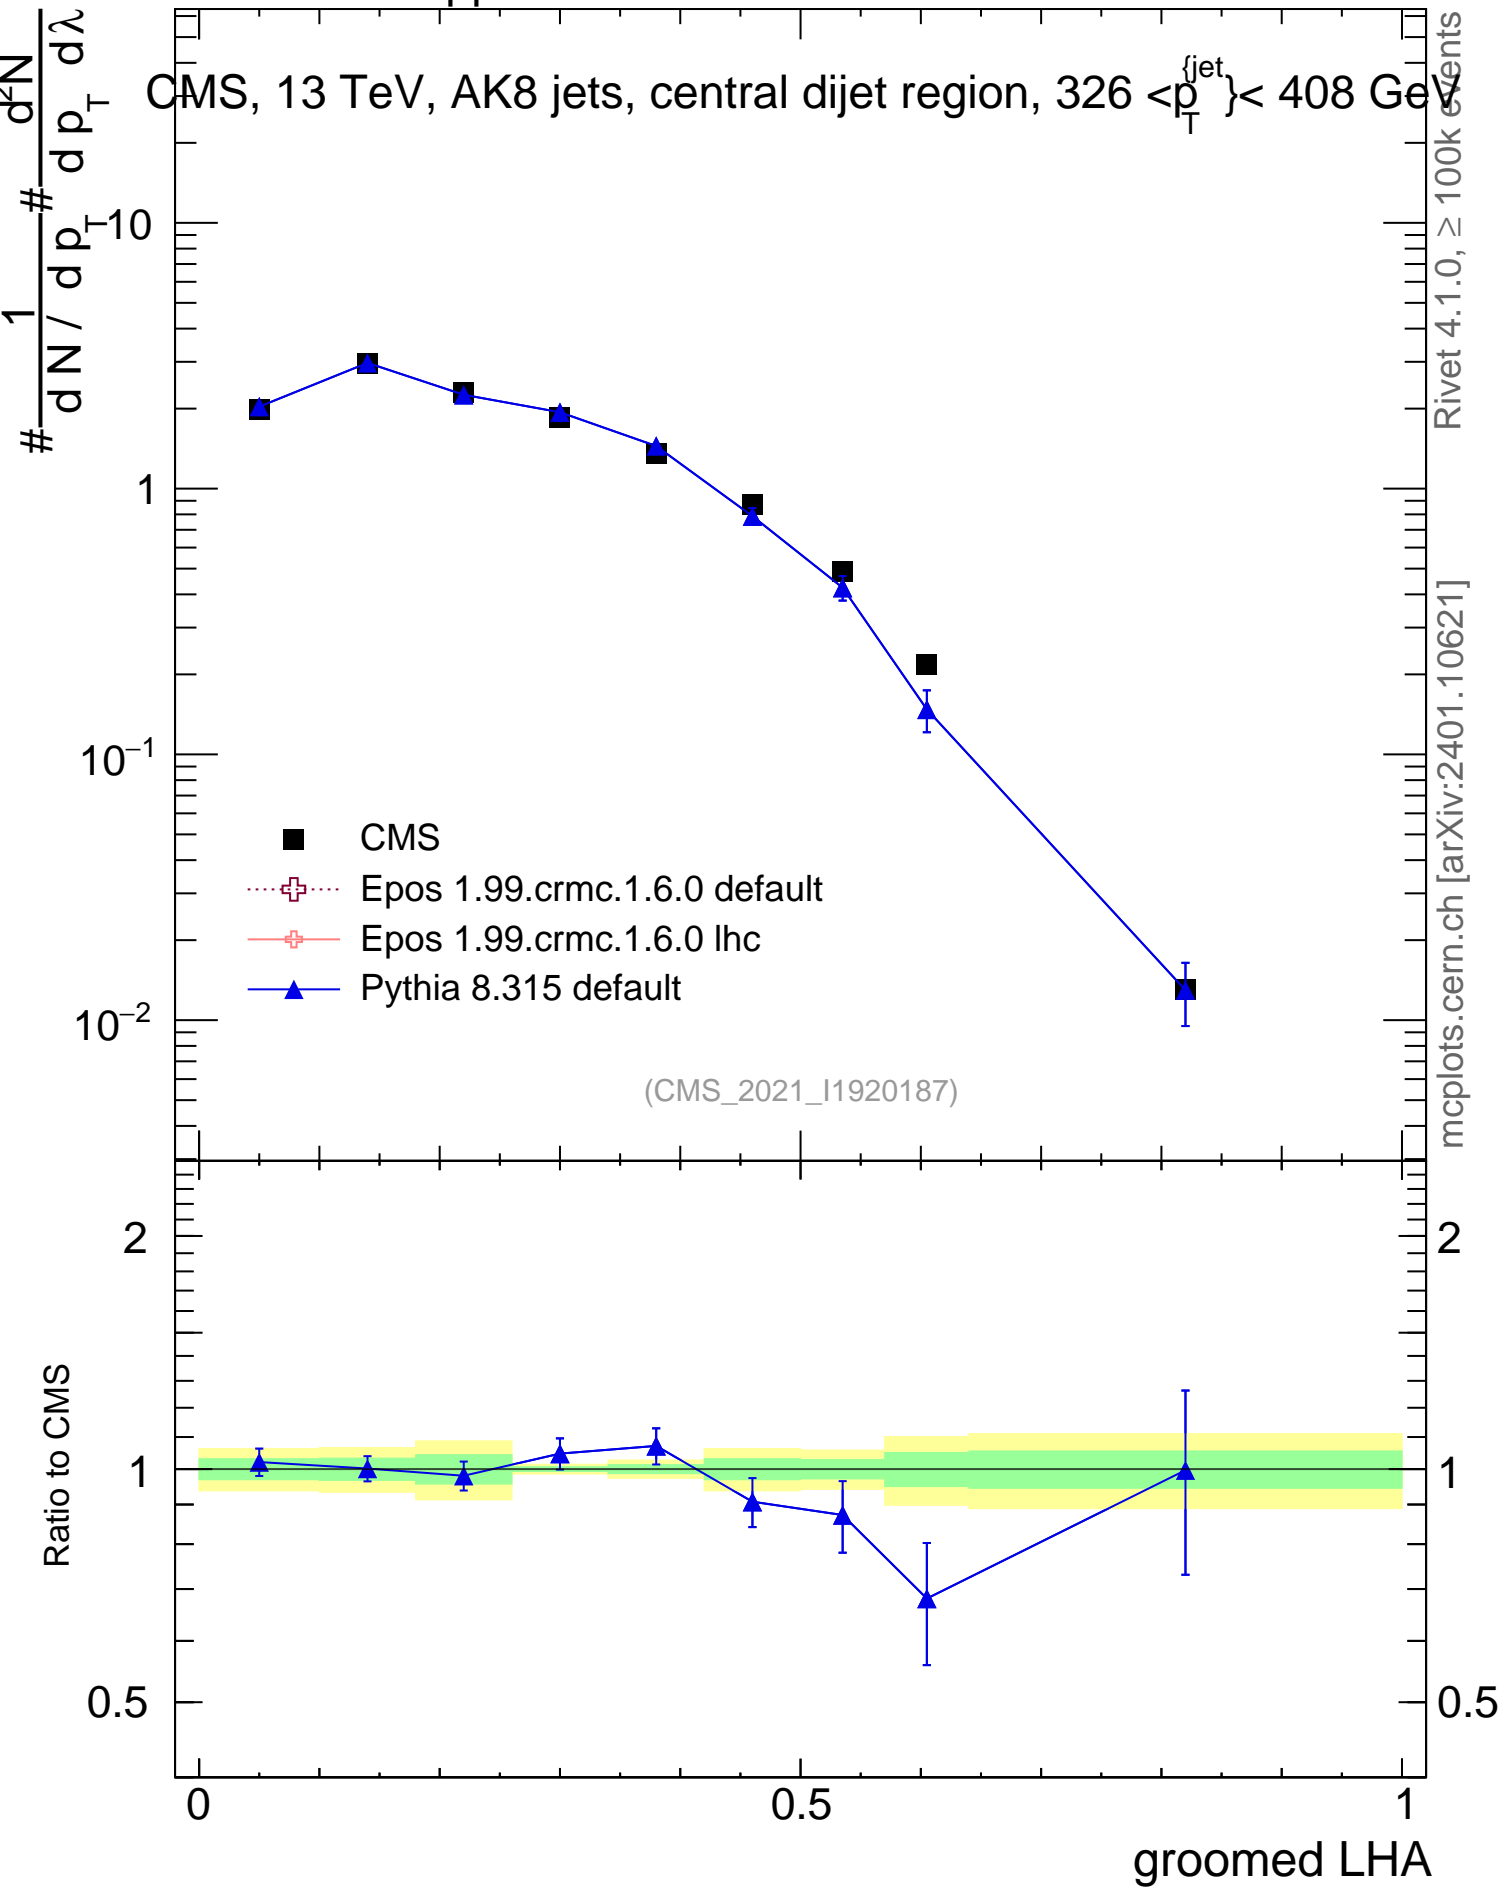

13000 GeV pp

Jets

CMS, 13 TeV, AK8 jets, central dijet region, $326 < p_T^{\text{jets}} < 408$ GeV

Rivet 4.1.0, $\geq 100k$ events
mcplots.cern.ch [arXiv:2401.10621]