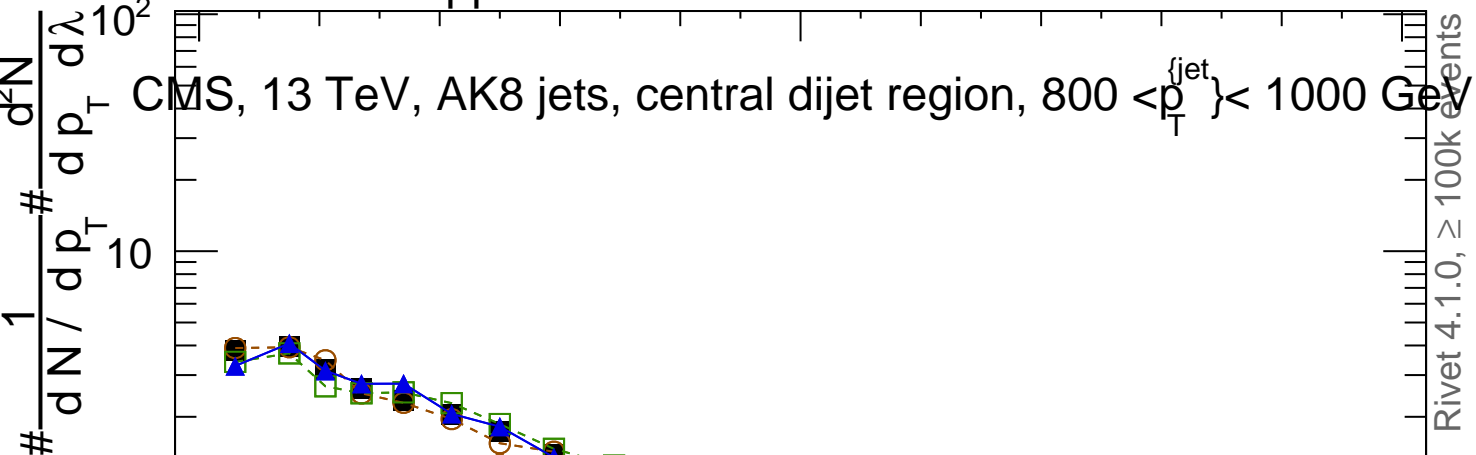

13000 GeV pp

Jets

(CMS\_2021\_I1920187)

Rivet 4.1.0, ≥ 100k events

mcplots.cern.ch [arXiv:2401.10621]