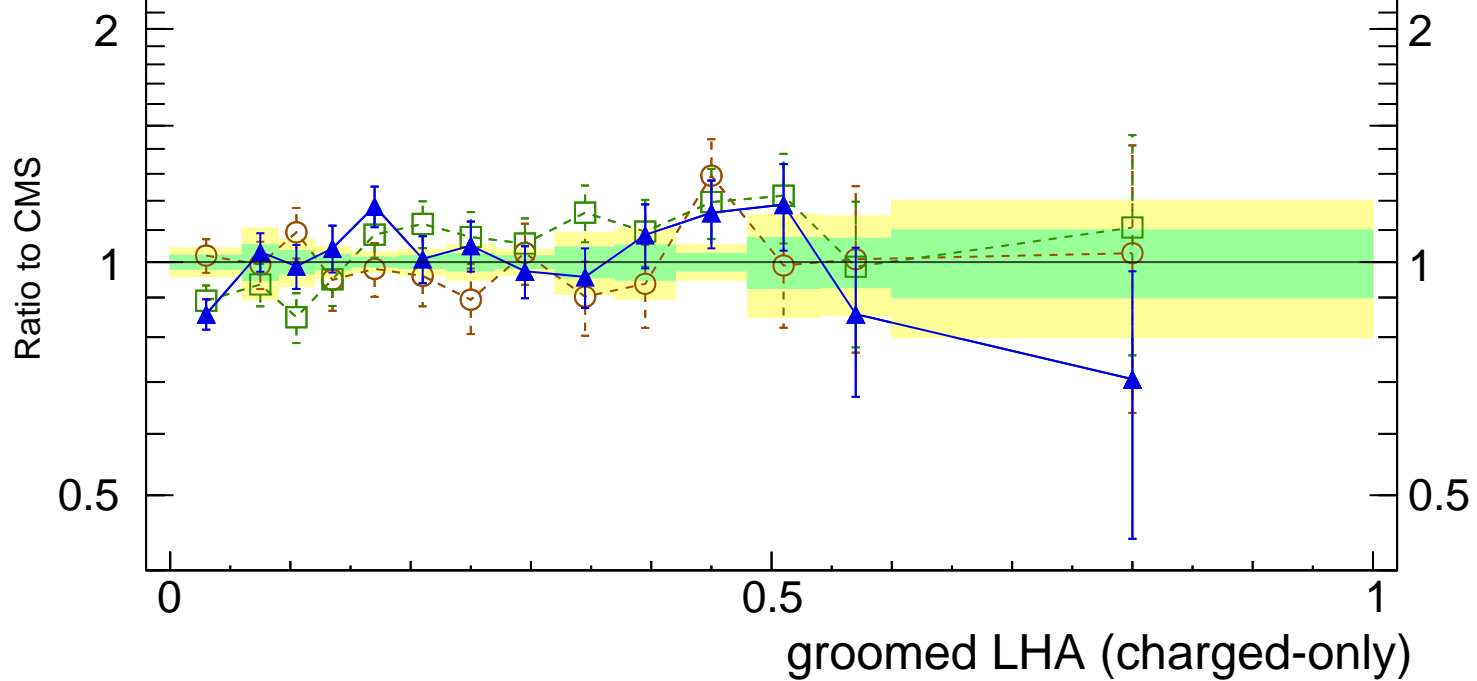

13000 GeV pp

Jets

(CMS\_2021\_I1920187)

Rivet 4.1.0, ≥ 100k events

mcplots.cern.ch [arXiv:2401.10621]