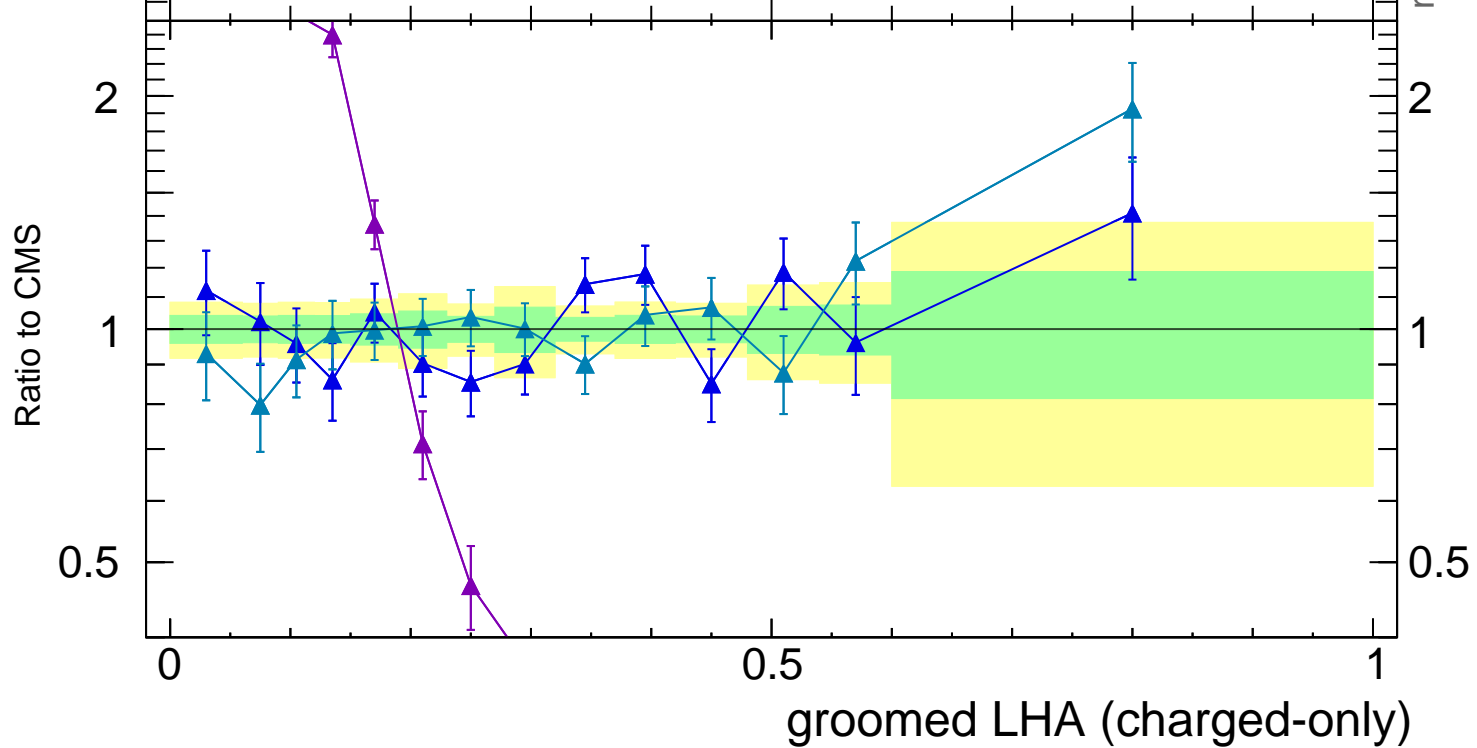

13000 GeV pp

Jets

CMS, 13 TeV, AK8 jets, forward dijet region, $120 < p_T^{(jet)} < 150$ GeV

Rivet 4.1.0, ≥ 100k events

mcplots.cern.ch [arXiv:2401.10621]

2

1

0.5

groomed LHA (charged-only)