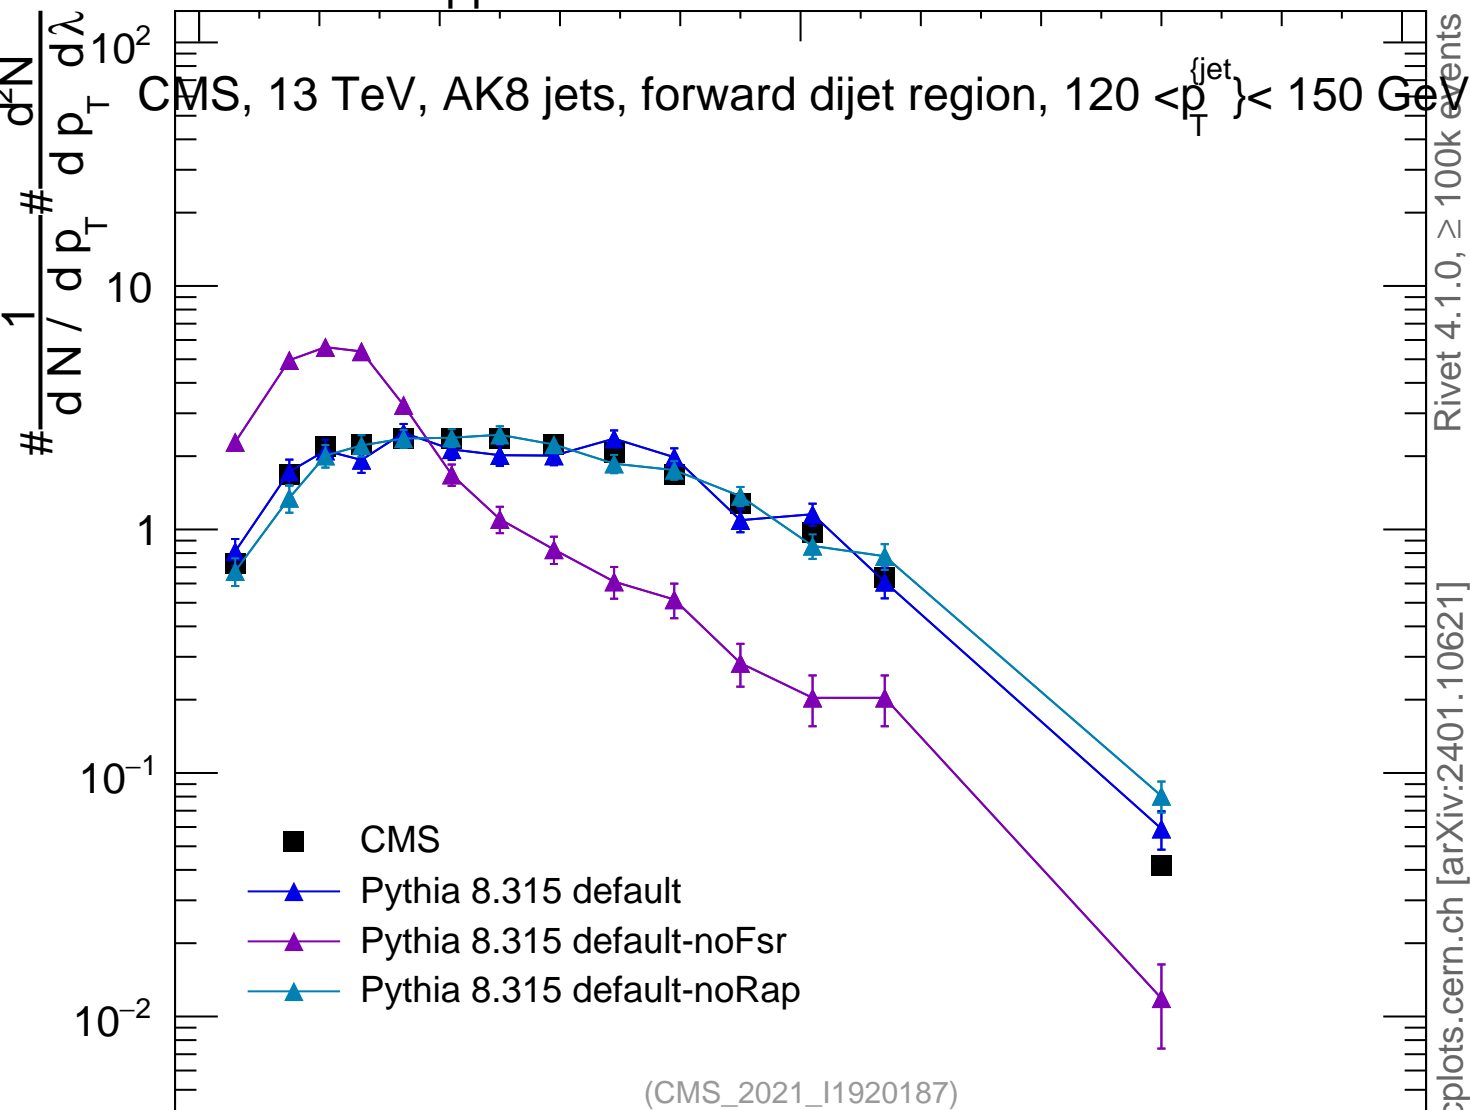

13000 GeV pp

Jets

CMS, 13 TeV, AK8 jets, forward dijet region, $120 < p_T^{(jet)} < 150$ GeV

Rivet 4.1.0, ≥ 100k events

mcplots.cern.ch [arXiv:2401.10621]

2

1

0.5

groomed LHA (charged-only)