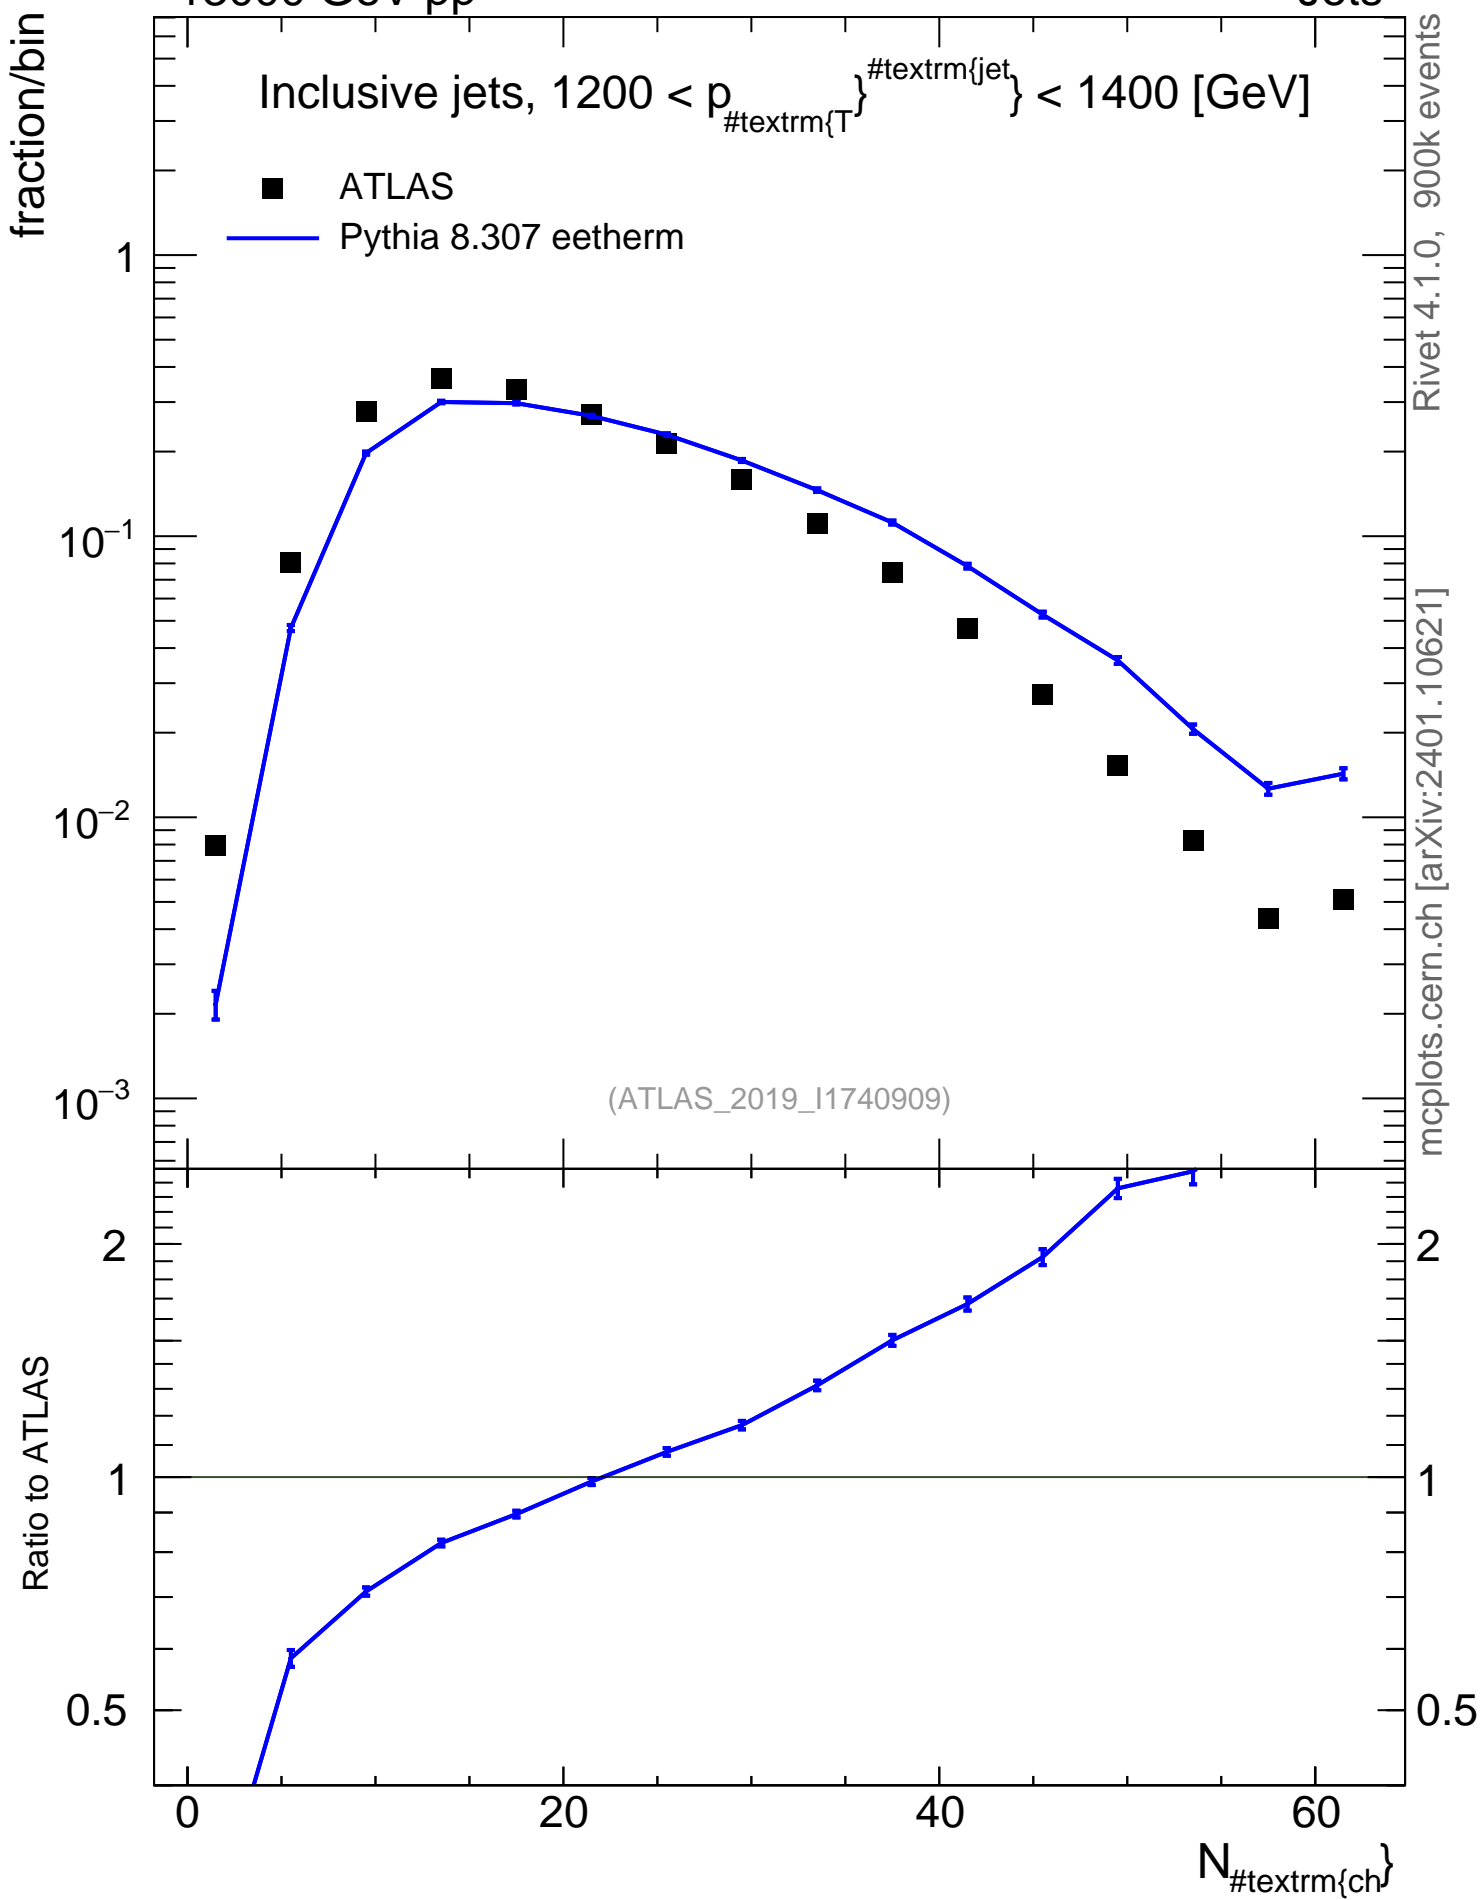

13000 GeV pp

Jets

Inclusive jets, $1200 < p_{\text{T}}^{\text{jet}} < 1400$ [GeV]

■ ATLAS
— Pythia 8.307 eetherm

(ATLAS_2019_I1740909)

Rivet 4.1.0, 900k events
mcplots.cern.ch [arXiv:2401.10621]