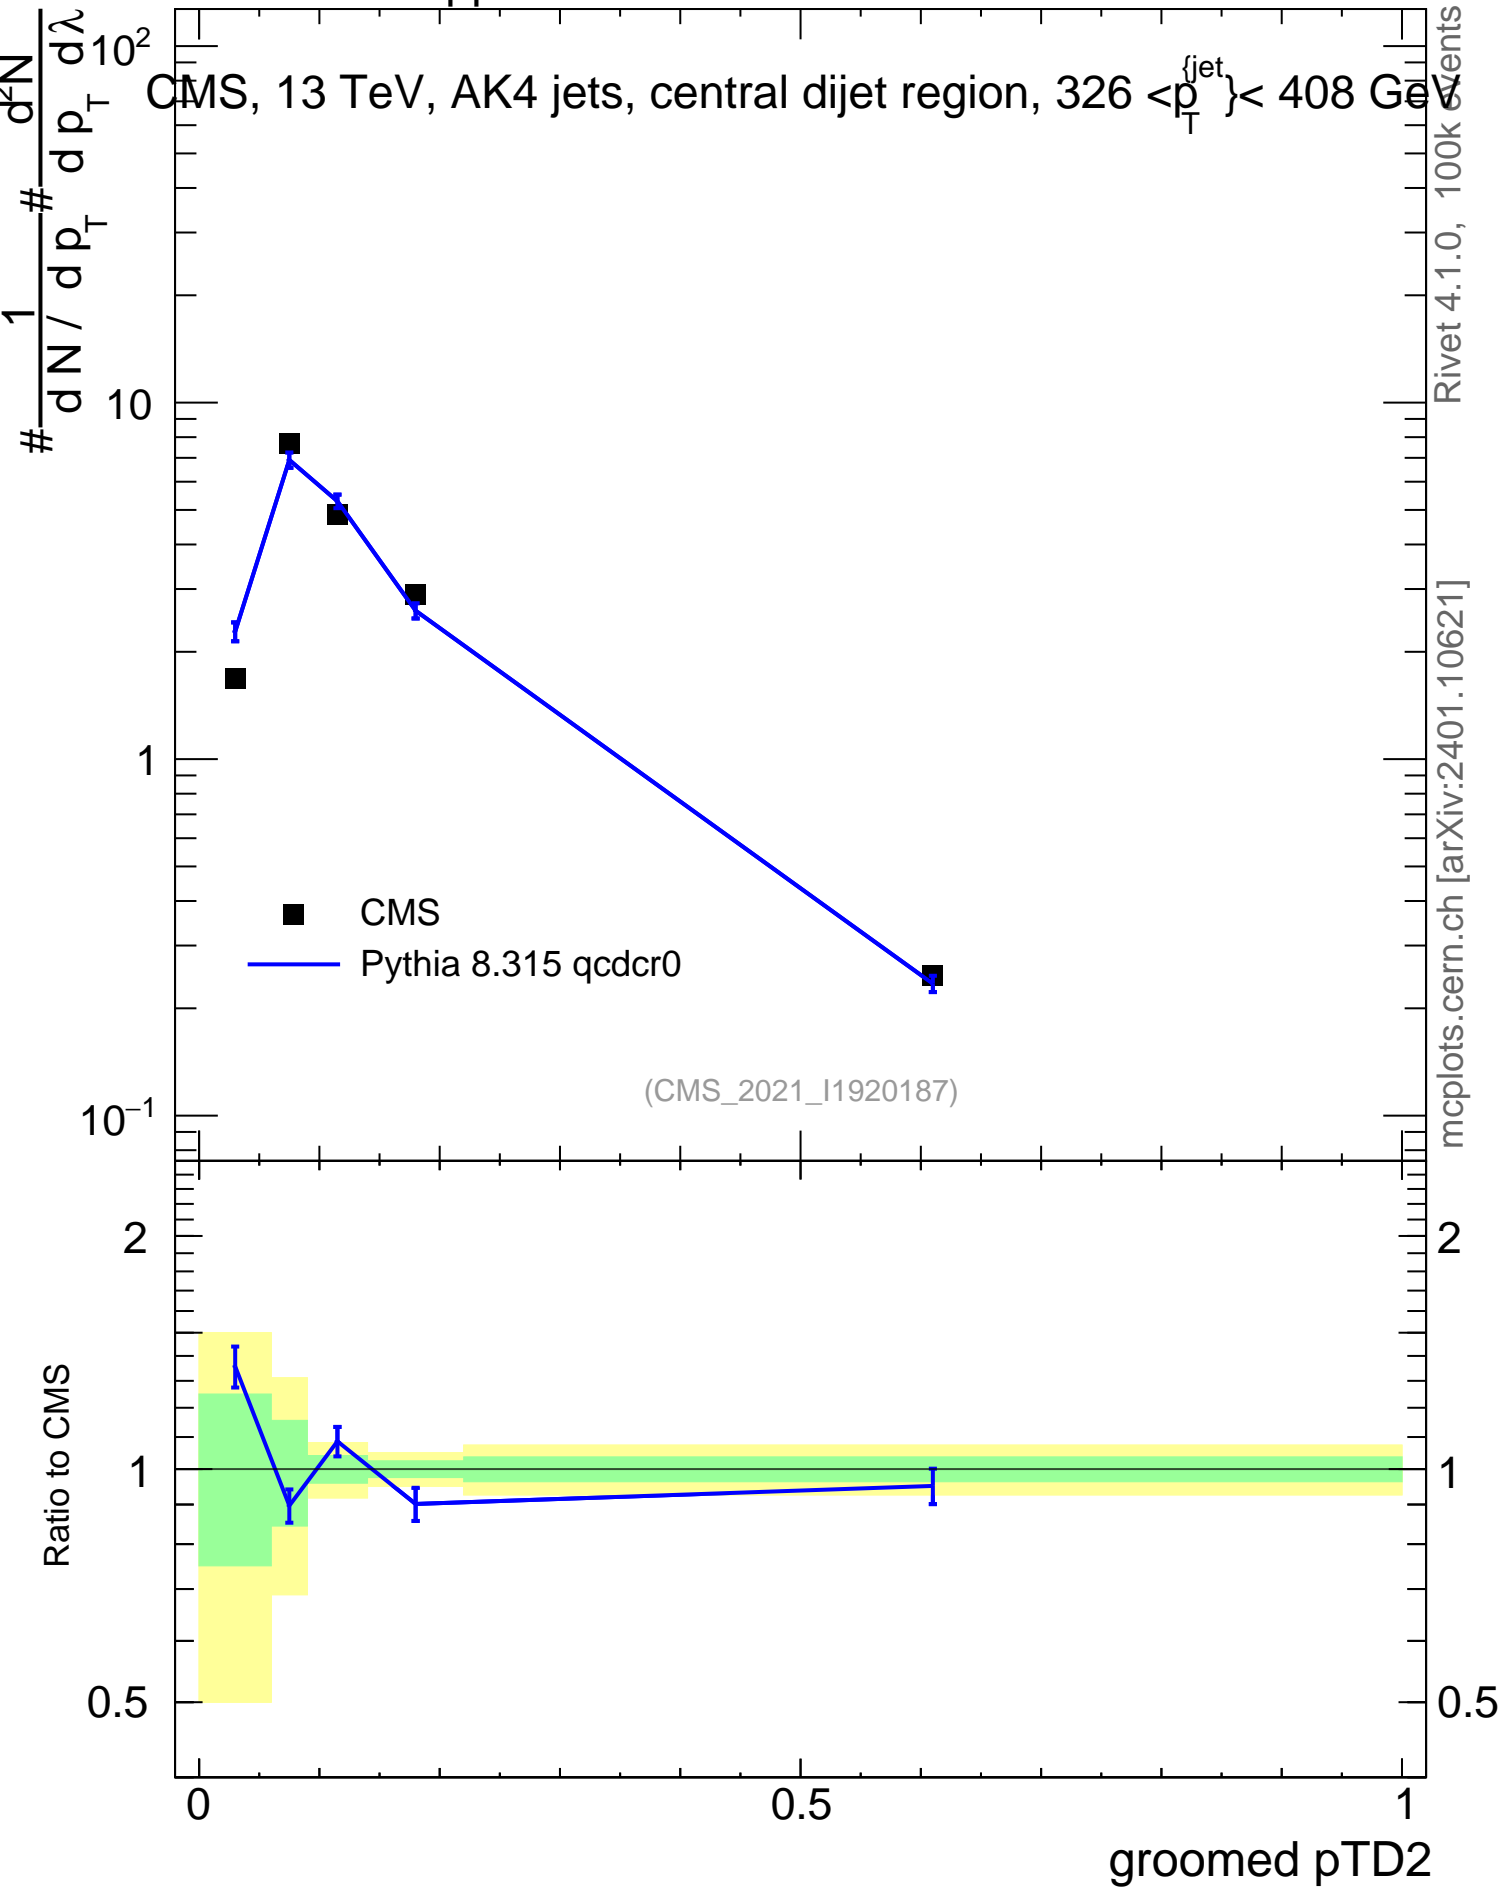

13000 GeV pp

Jets

CMS, 13 TeV, AK4 jets, central dijet region,  $326 < p_T^{\text{jets}} < 408$  GeV

Rivet 4.1.0, 100k events  
mcplots.cern.ch [arXiv:2401.10621]