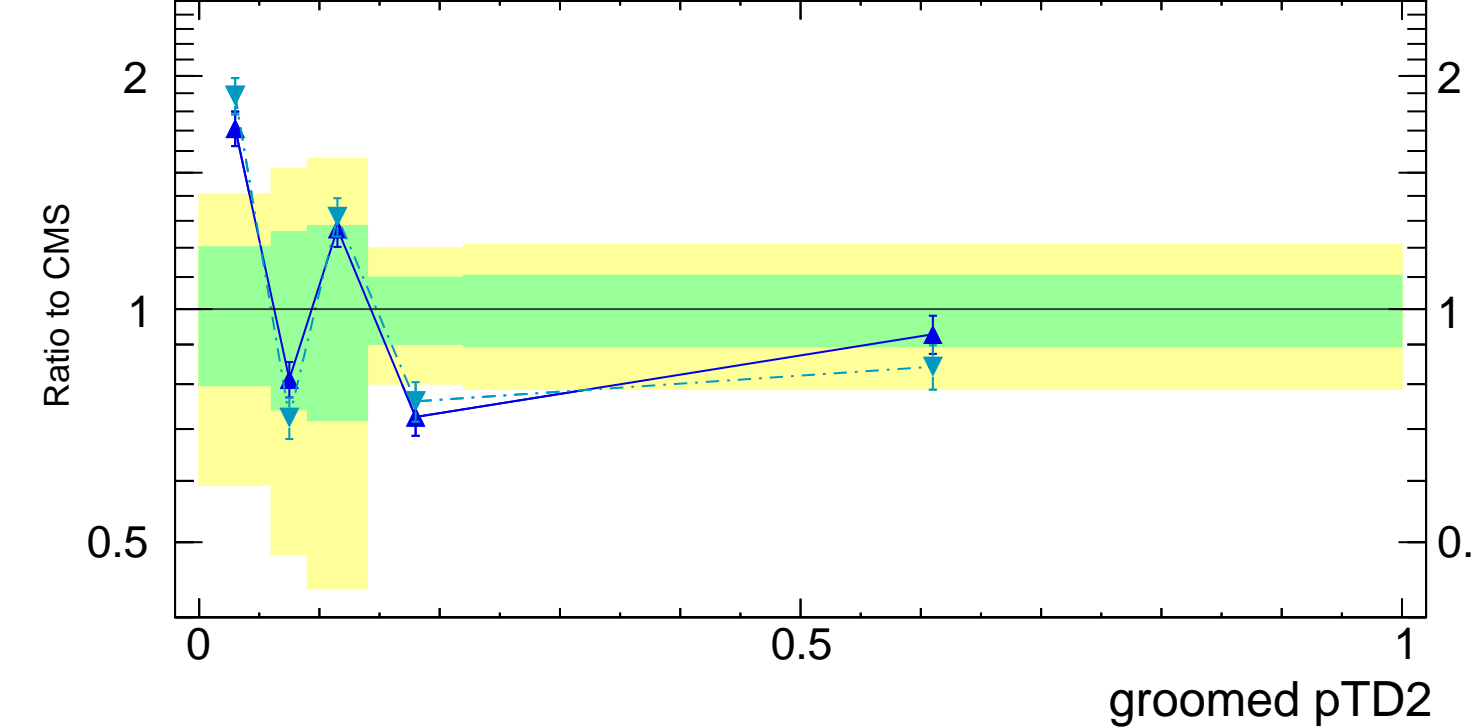

13000 GeV pp

Jets

CMS, 13 TeV, AK4 jets, central dijet region, $800 < p_T^{jet} < 1000$ GeV

Rivet 4.1.0, ≥ 100k events
mcplots.cern.ch [arXiv:2401.10621]