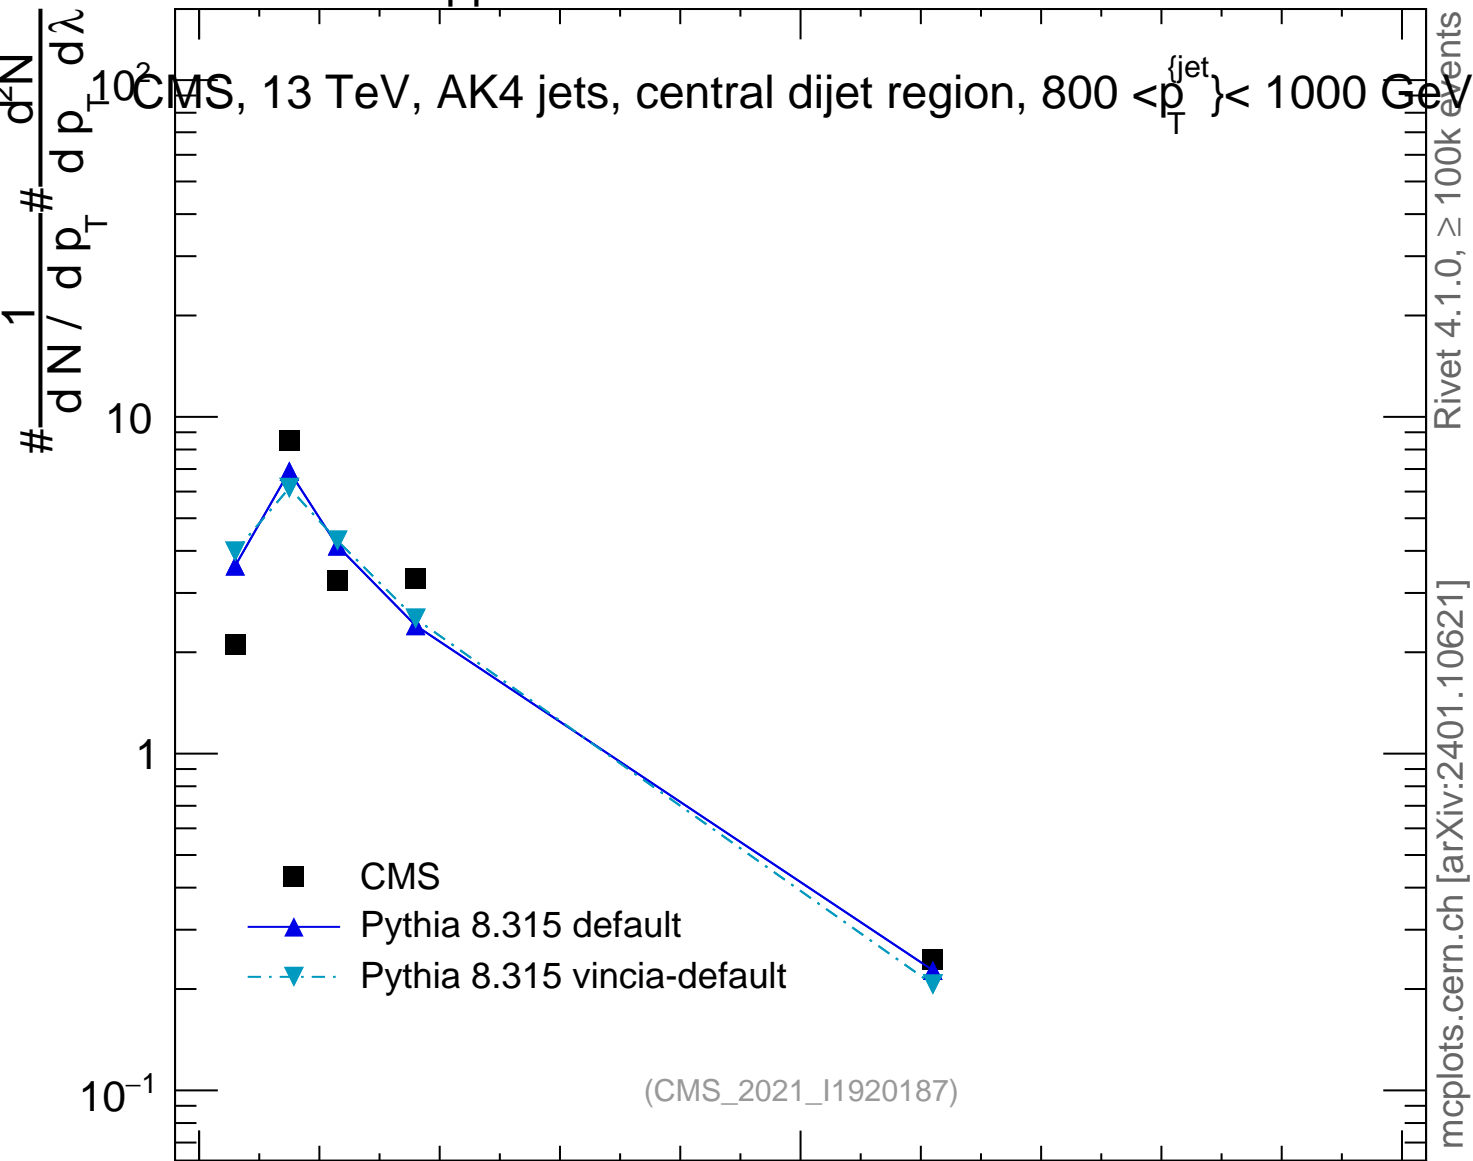

13000 GeV pp

Jets

CMS, 13 TeV, AK4 jets, central dijet region, $800 < p_T^{jet} < 1000$ GeV

Rivet 4.1.0, ≥ 100k events
mcplots.cern.ch [arXiv:2401.10621]