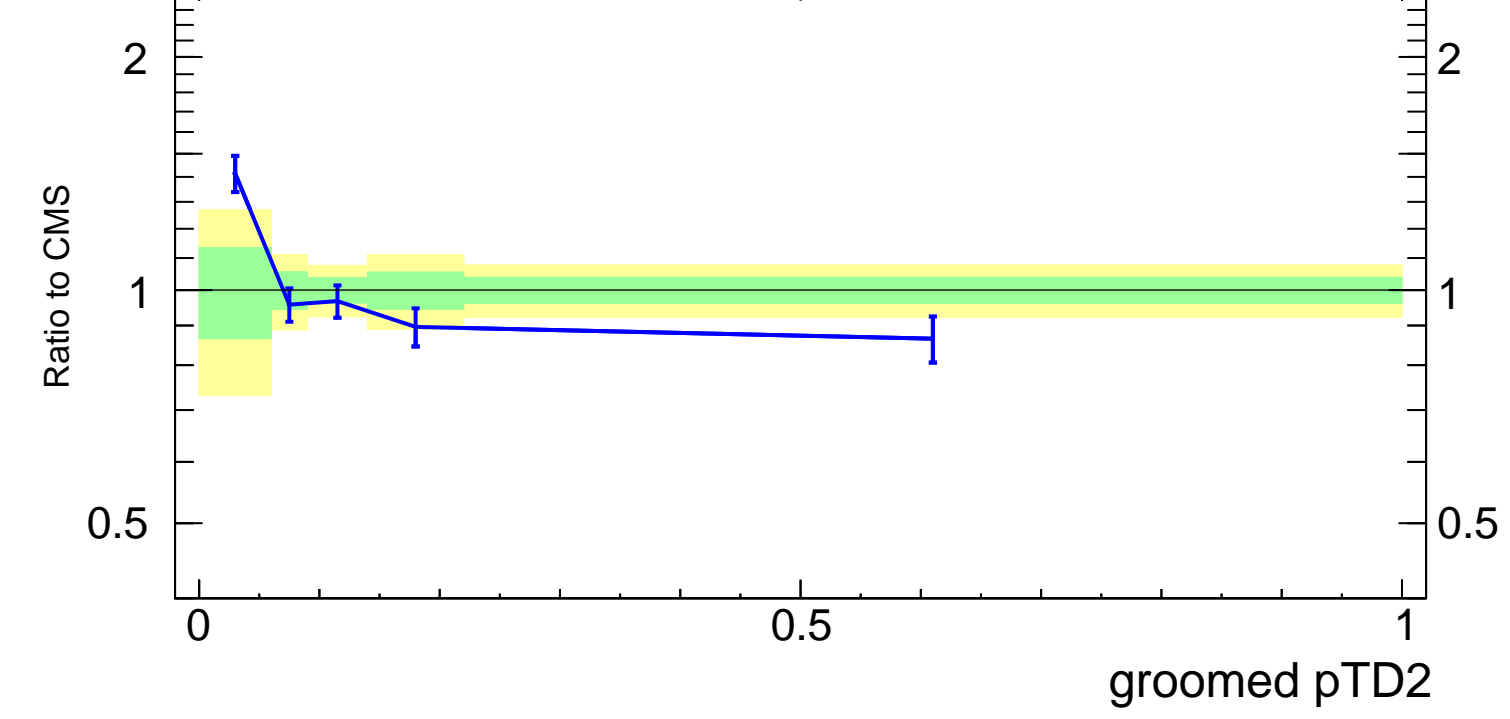

13000 GeV pp

Jets

CMS, 13 TeV, AK8 jets, central dijet region, $88 < p_T^{jet} < 120$ GeV

Rivet 4.1.0, 100k events
mcplots.cern.ch [arXiv:2401.10621]