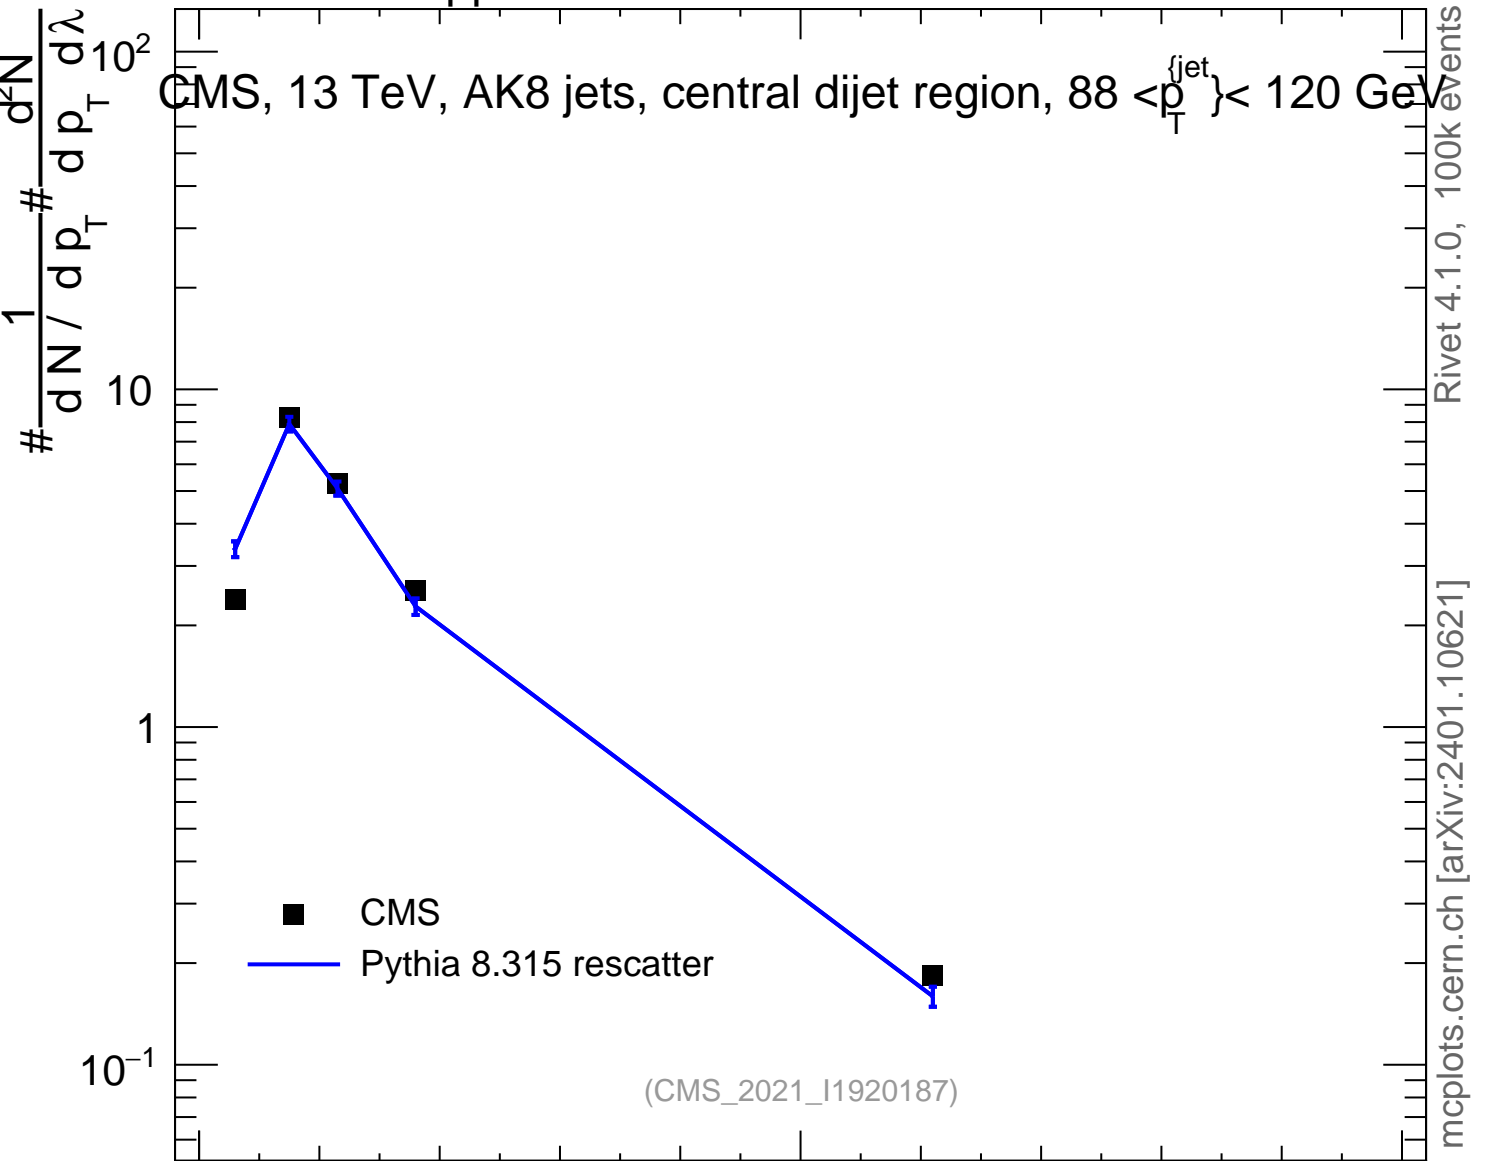

13000 GeV pp

Jets

CMS, 13 TeV, AK8 jets, central dijet region, $88 < p_T^{jet} < 120$ GeV

Rivet 4.1.0, 100k events
mcplots.cern.ch [arXiv:2401.10621]