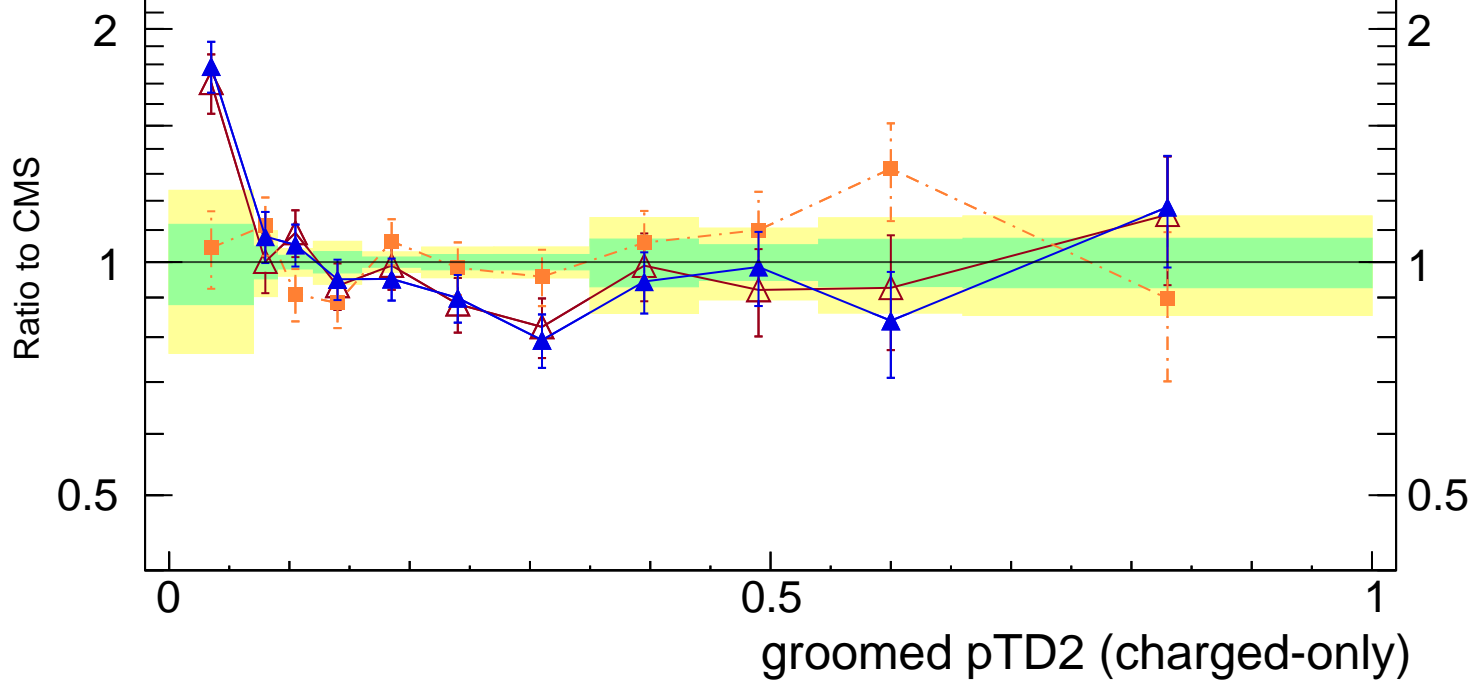

13000 GeV pp

Jets

(CMS\_2021\_I1920187)

mcplots.cern.ch [arXiv:2401.10621]

2

1

0.5

1

groomed pTD2 (charged-only)