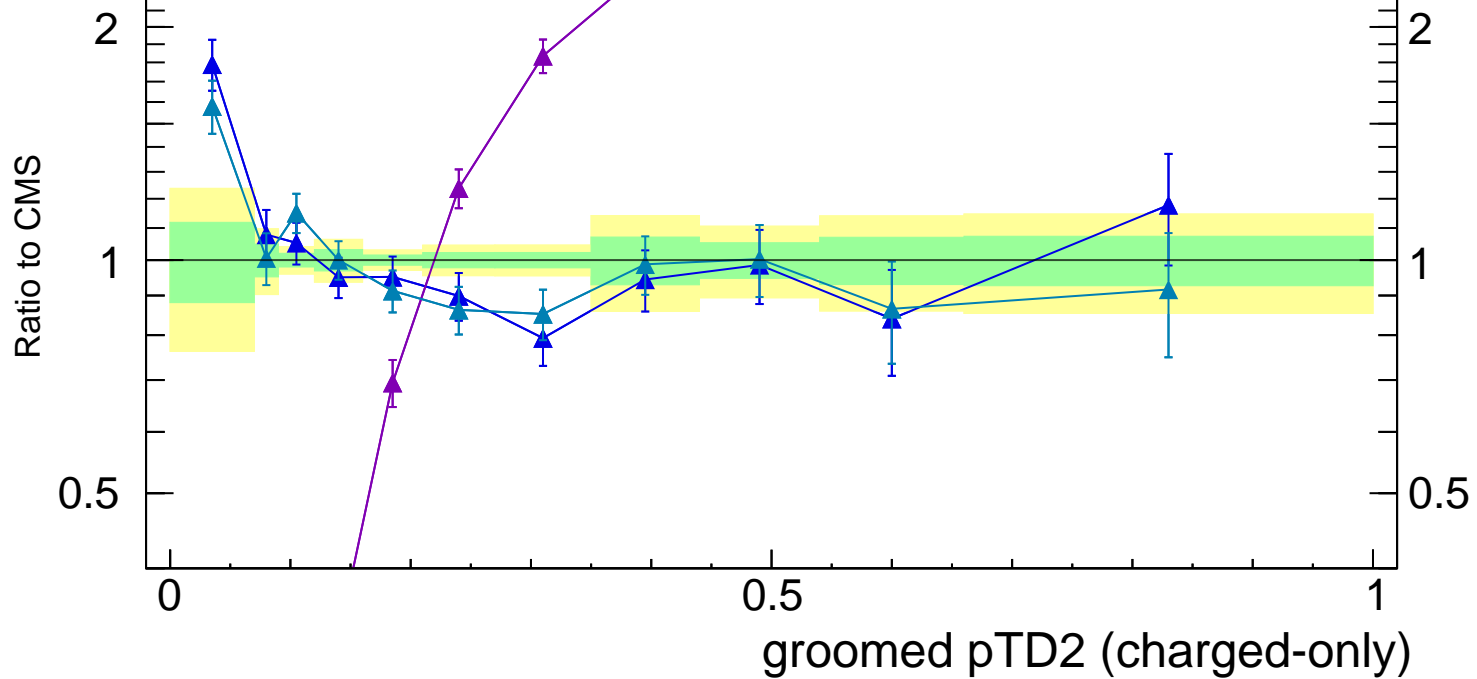

13000 GeV pp

Jets

(CMS\_2021\_I1920187)

mcplots.cern.ch [arXiv:2401.10621]

2

1

0.5

1