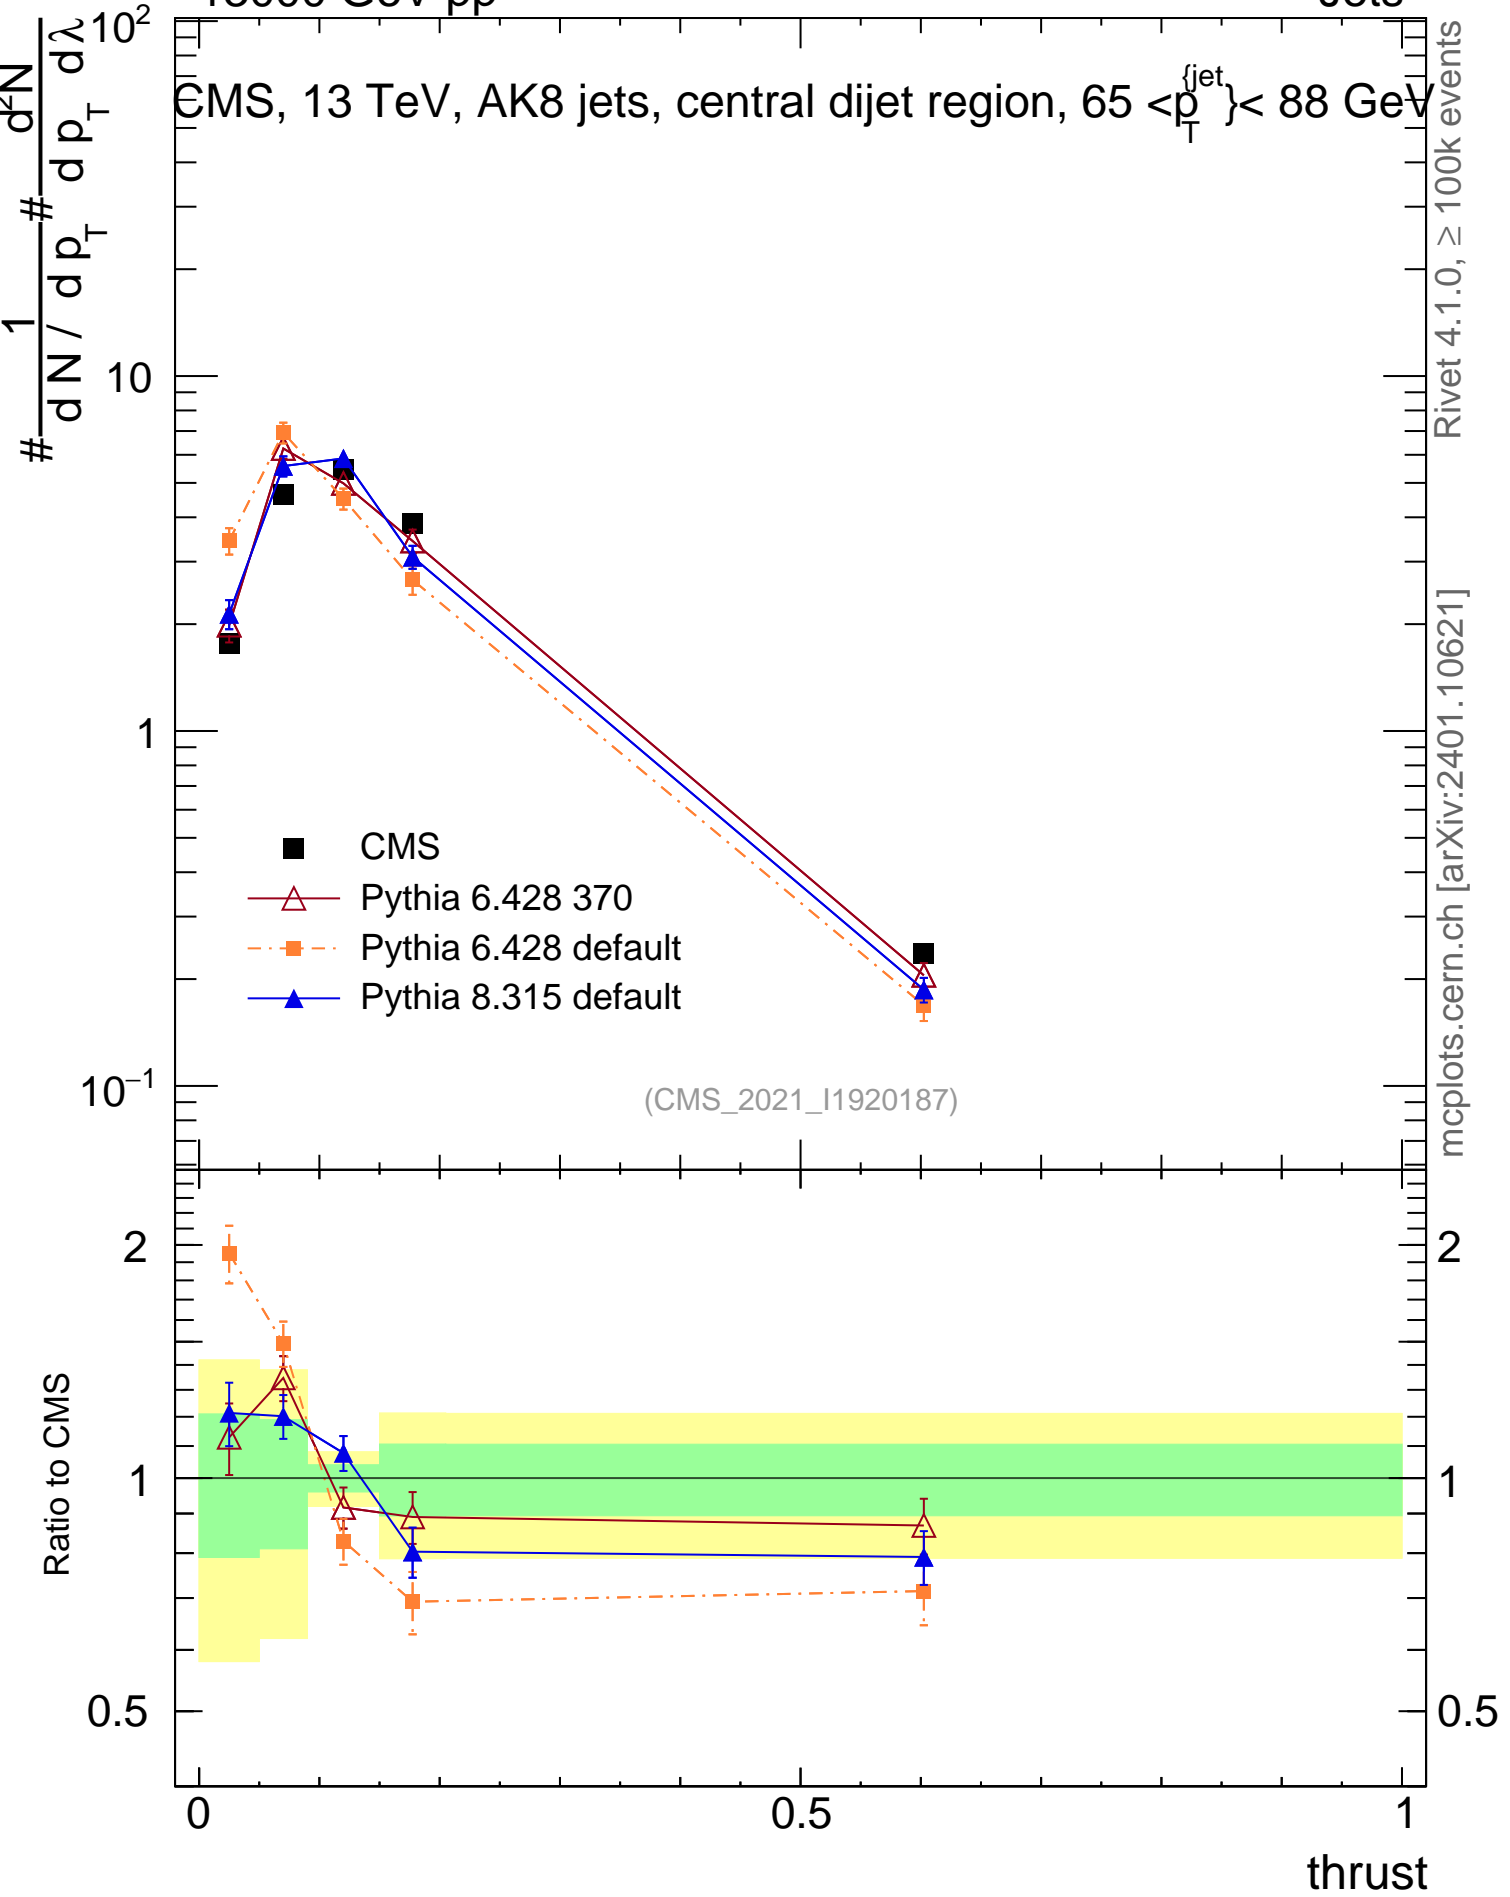

13000 GeV pp

Jets

CMS, 13 TeV, AK8 jets, central dijet region, $65 < p_T^{\text{jets}} < 88$ GeV

Rivet 4.1.0, $\geq 100k$ events
mcplots.cern.ch [arXiv:2401.10621]