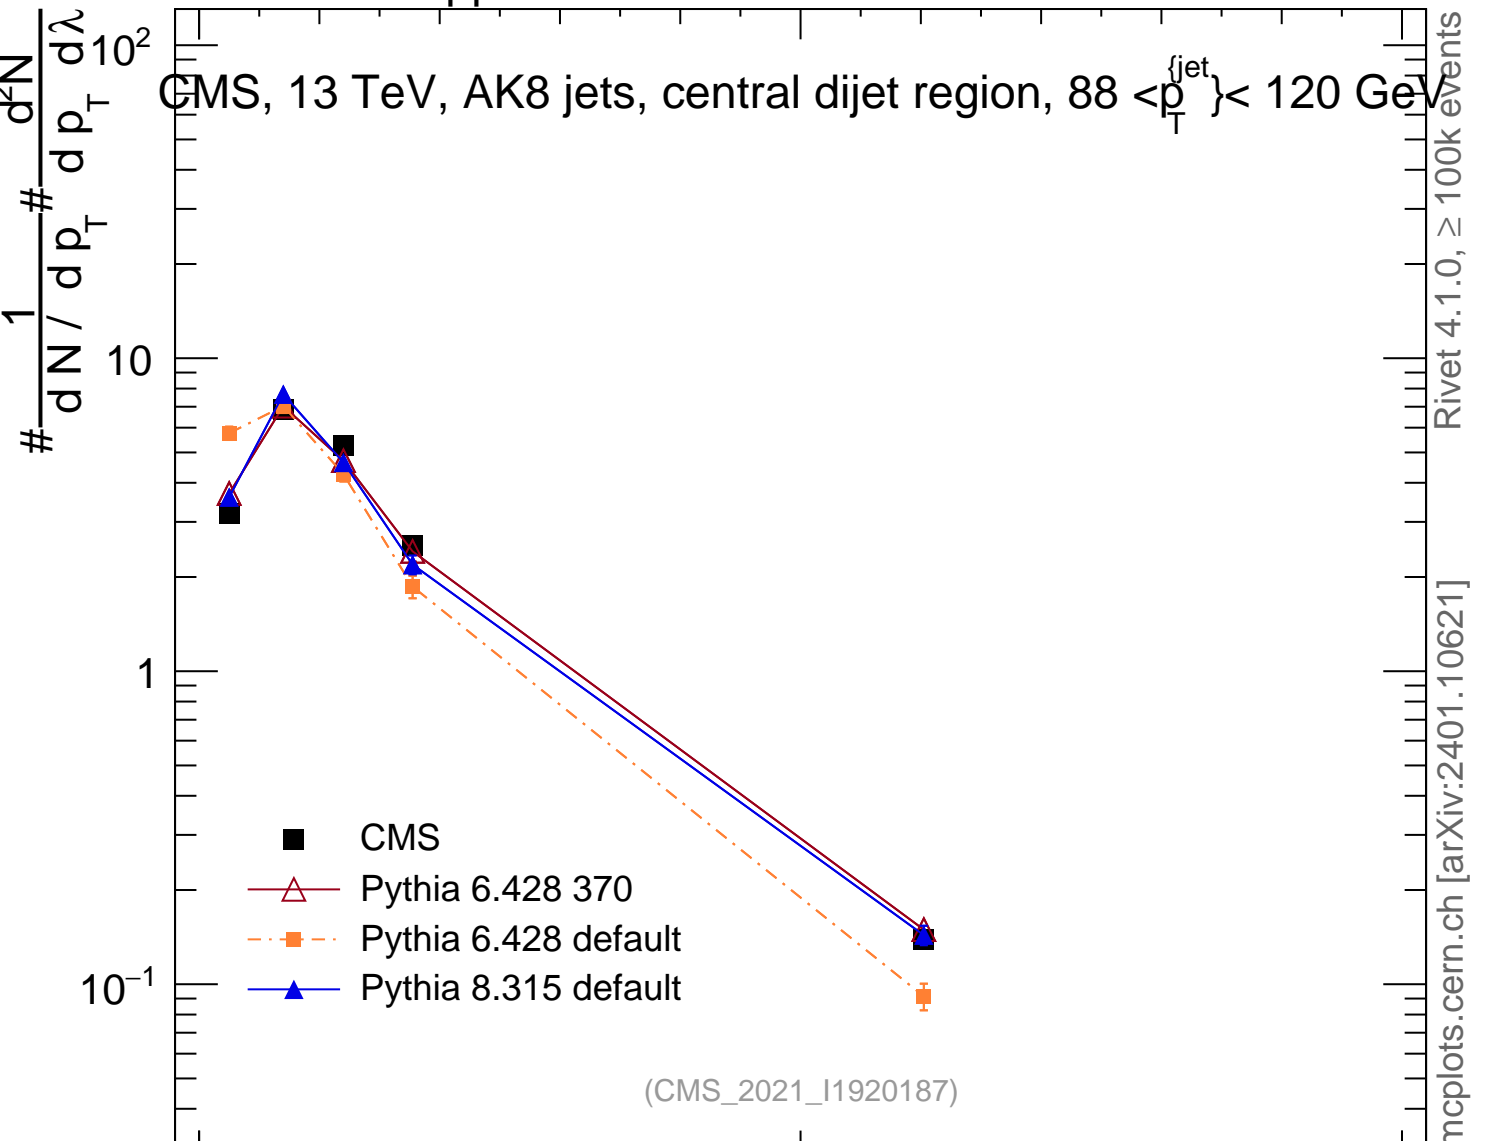

13000 GeV pp

Jets

CMS, 13 TeV, AK8 jets, central dijet region, $88 < p_T^{jet} < 120$ GeV

Rivet 4.1.0, ≥ 100k events
mcplots.cern.ch [arXiv:2401.10621]