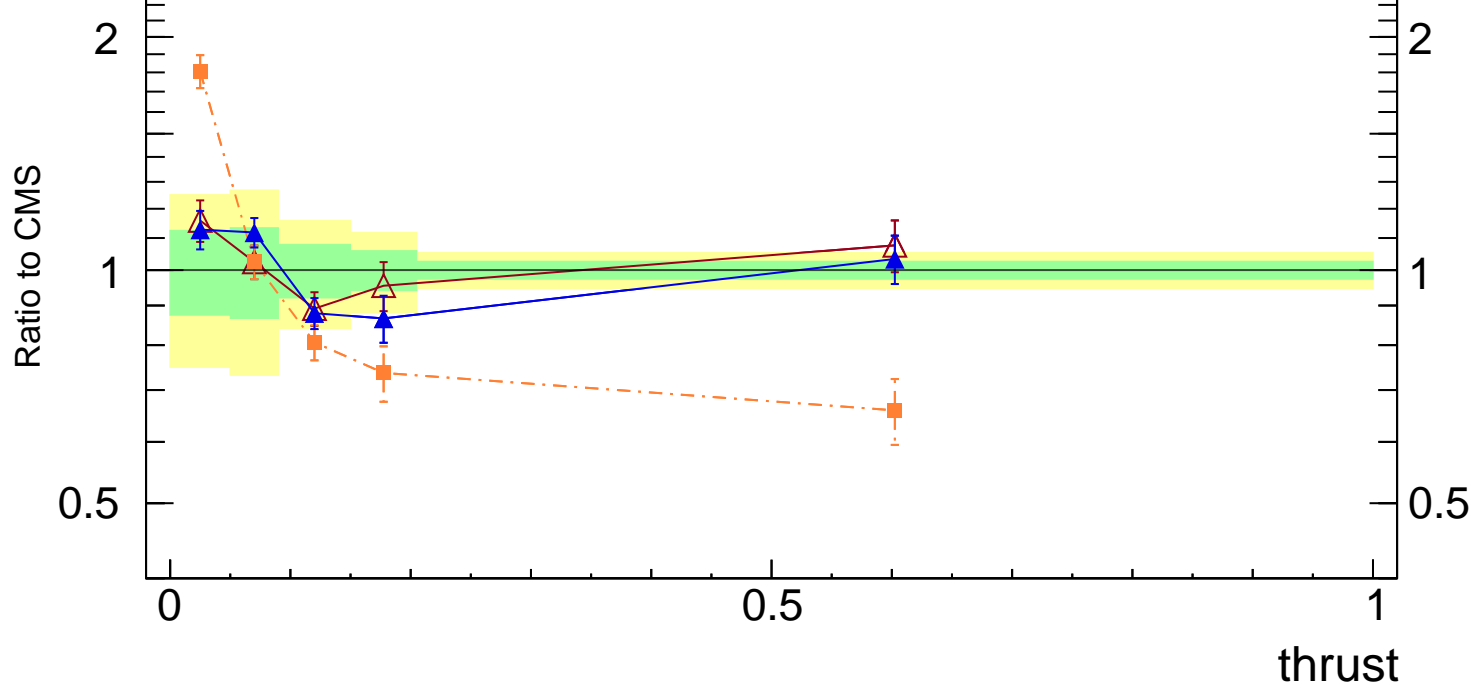

13000 GeV pp

Jets

CMS, 13 TeV, AK8 jets, central dijet region, $88 < p_T^{jet} < 120$ GeV

Rivet 4.1.0, ≥ 100k events
mcplots.cern.ch [arXiv:2401.10621]