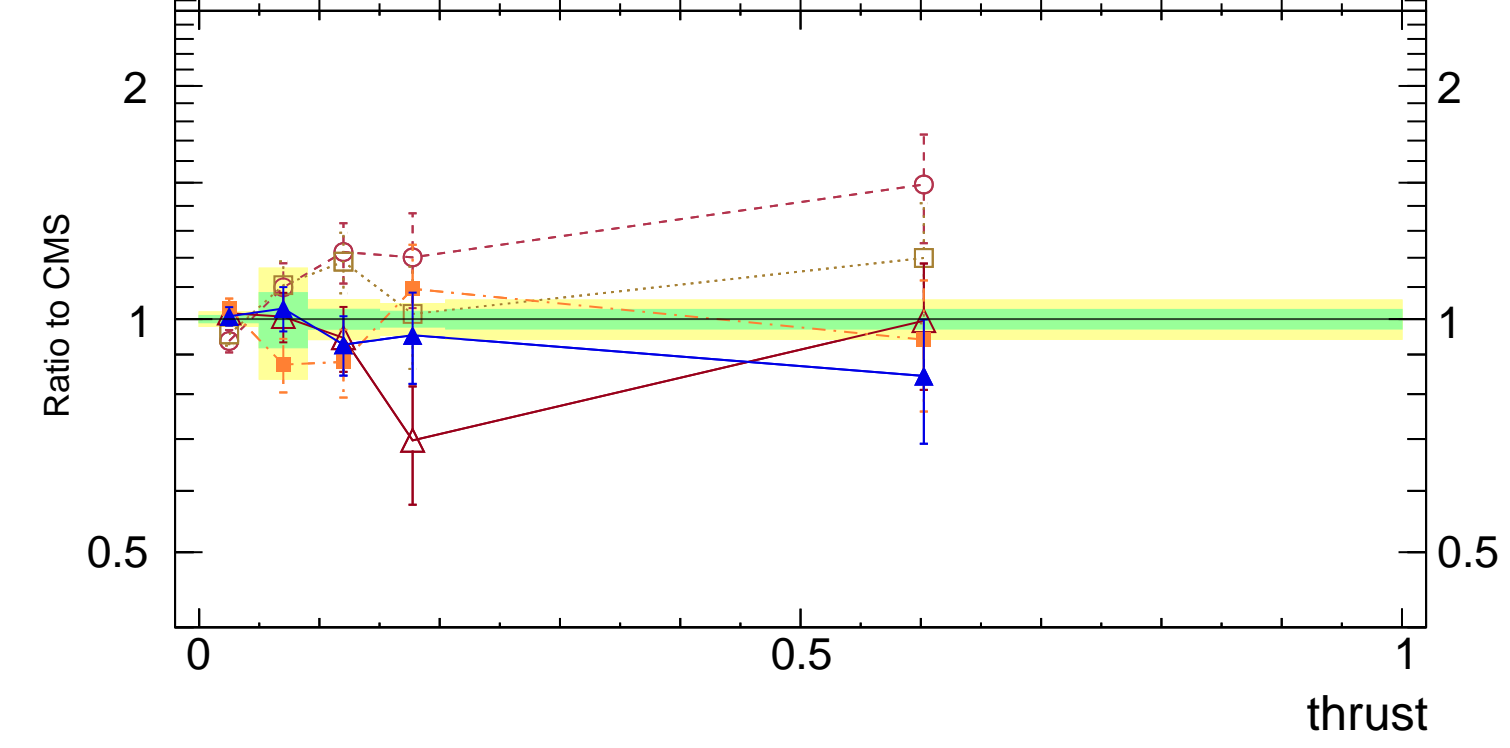

13000 GeV pp

Jets

CMS, 13 TeV, AK4 jets, central dijet region, $800 < p_T^{jet} < 1000$ GeV

Rivet 4.1.0, ≥ 100k events
mcplots.cern.ch [arXiv:2401.10621]