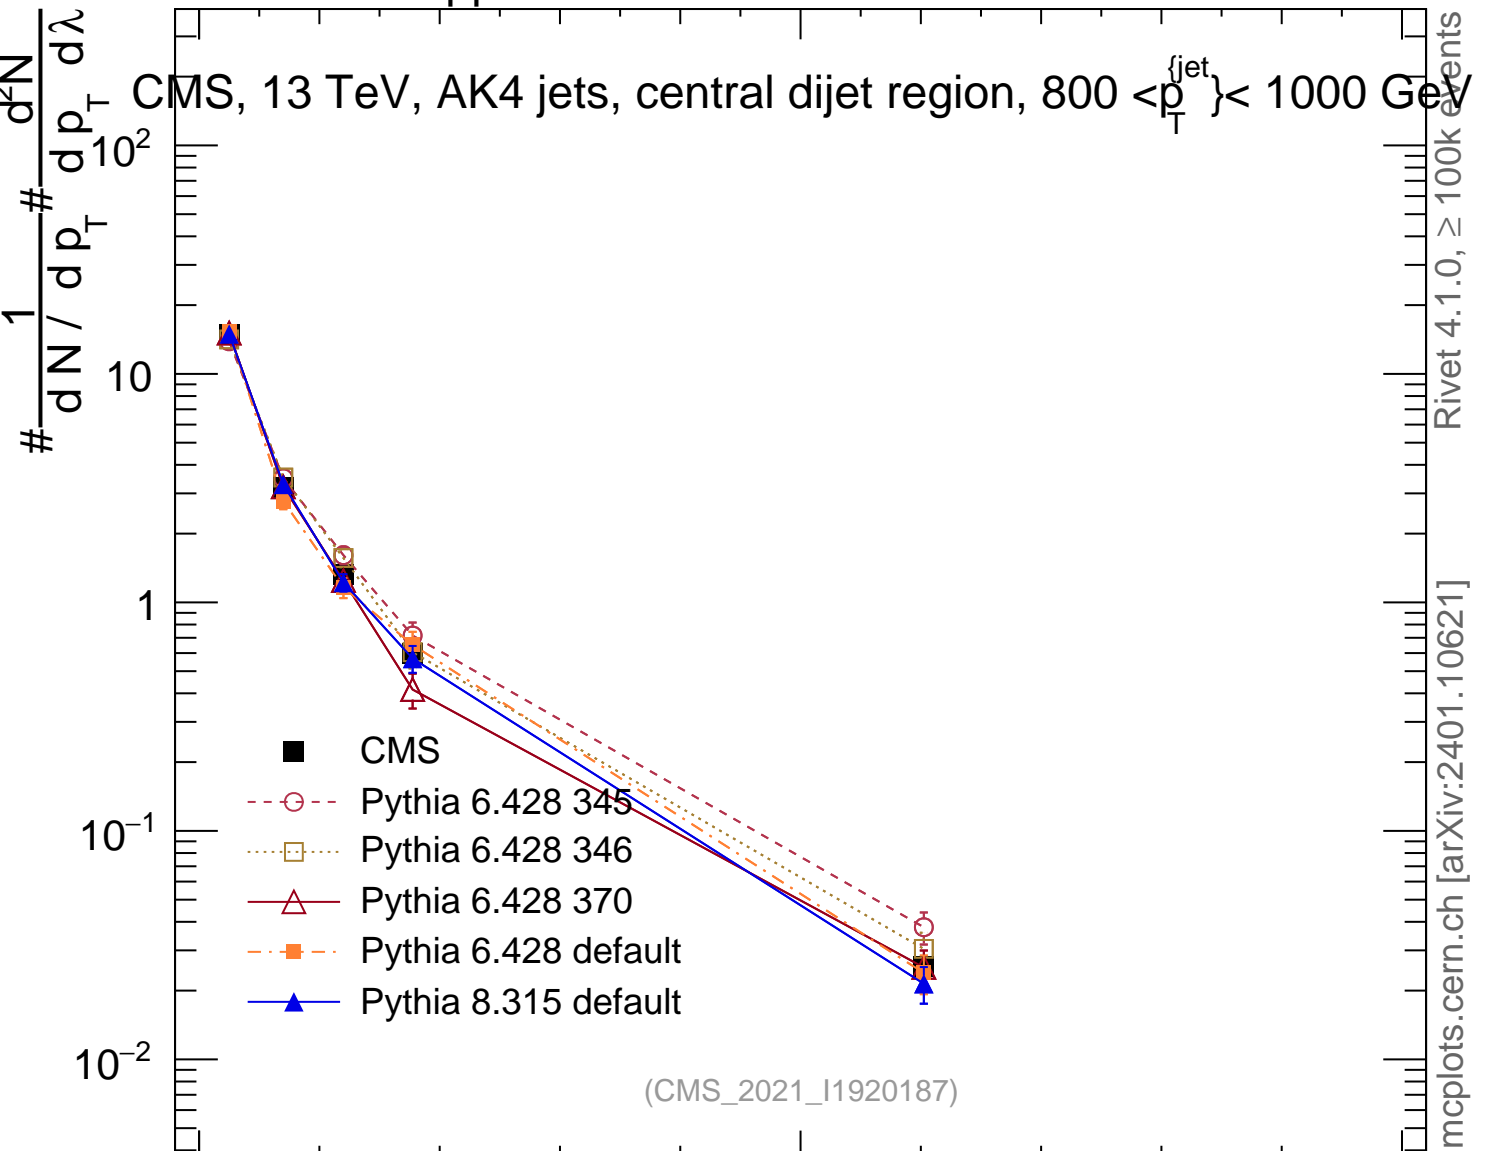

13000 GeV pp

Jets

CMS, 13 TeV, AK4 jets, central dijet region, $800 < p_T^{jet} < 1000$ GeV

Rivet 4.1.0, ≥ 100k events
mcplots.cern.ch [arXiv:2401.10621]