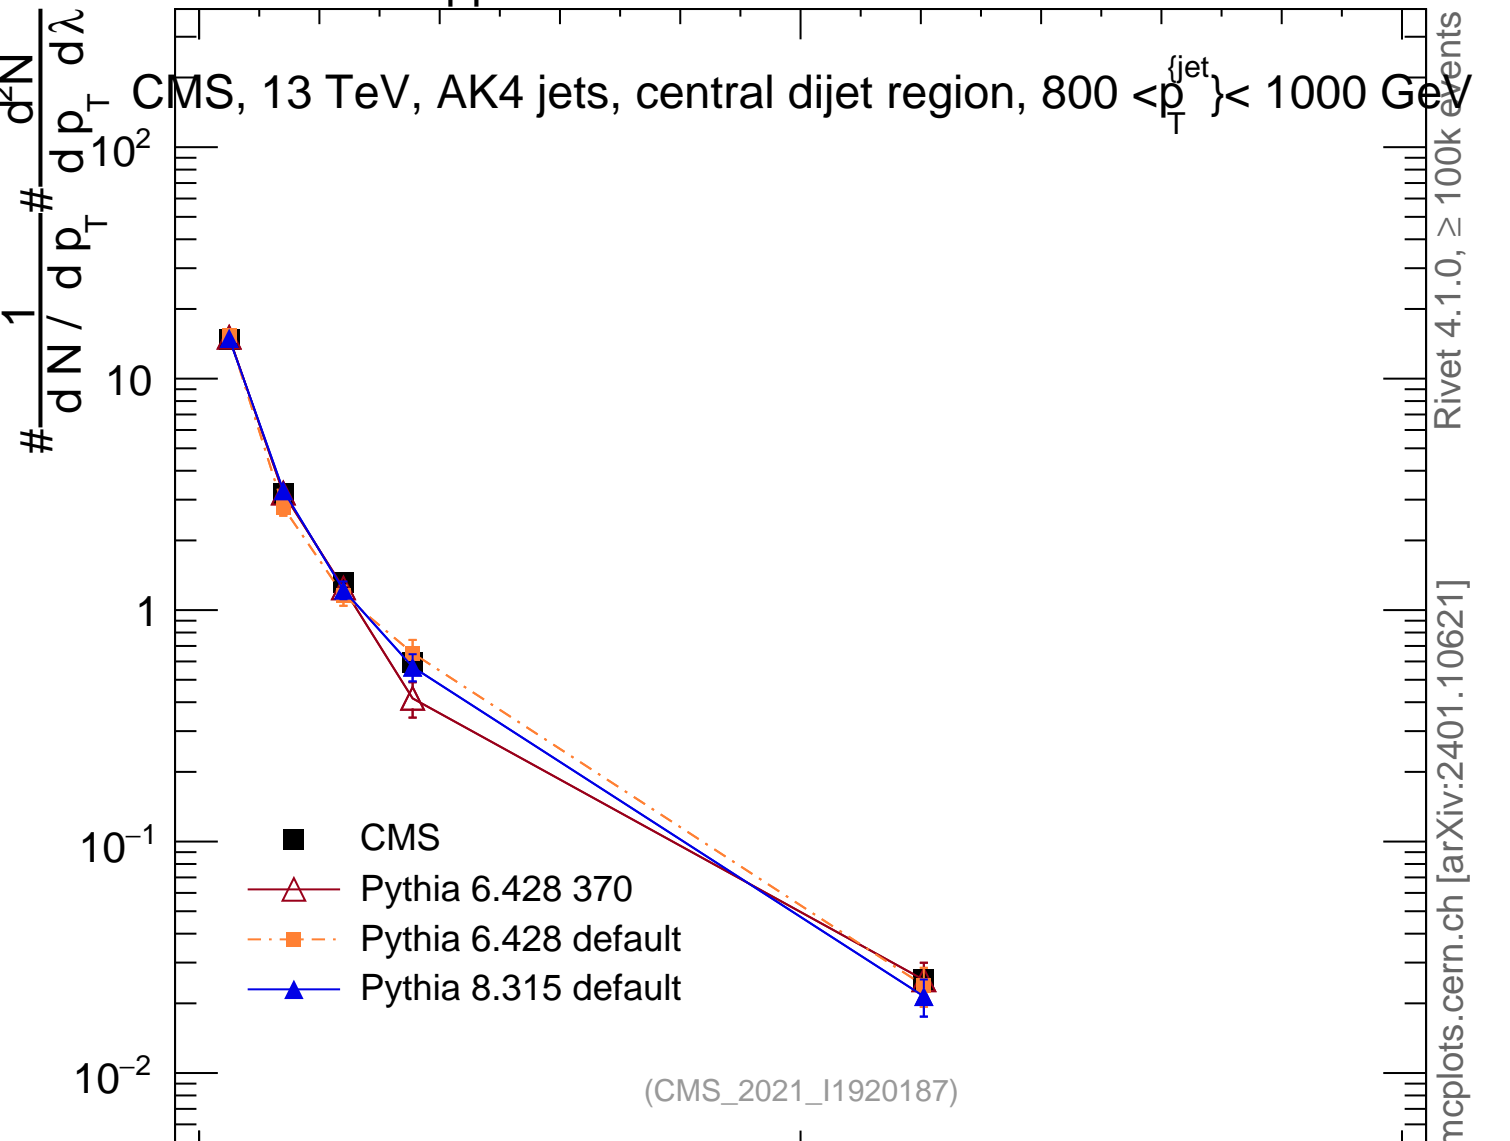

13000 GeV pp

Jets

CMS, 13 TeV, AK4 jets, central dijet region, $800 < p_T^{jet} < 1000$ GeV

Rivet 4.1.0, ≥ 100k events
mcplots.cern.ch [arXiv:2401.10621]