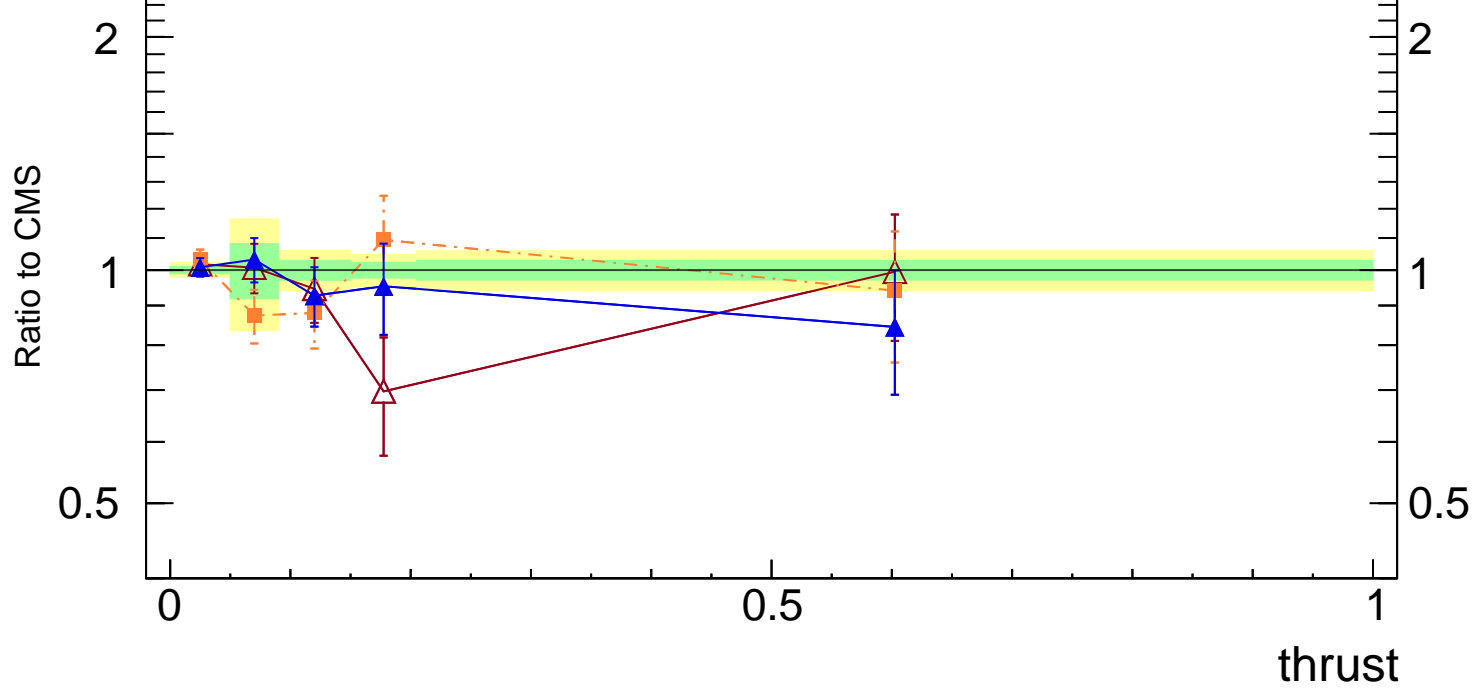

13000 GeV pp

Jets

CMS, 13 TeV, AK4 jets, central dijet region, $800 < p_T^{jet} < 1000$ GeV

Rivet 4.1.0, ≥ 100k events
mcplots.cern.ch [arXiv:2401.10621]