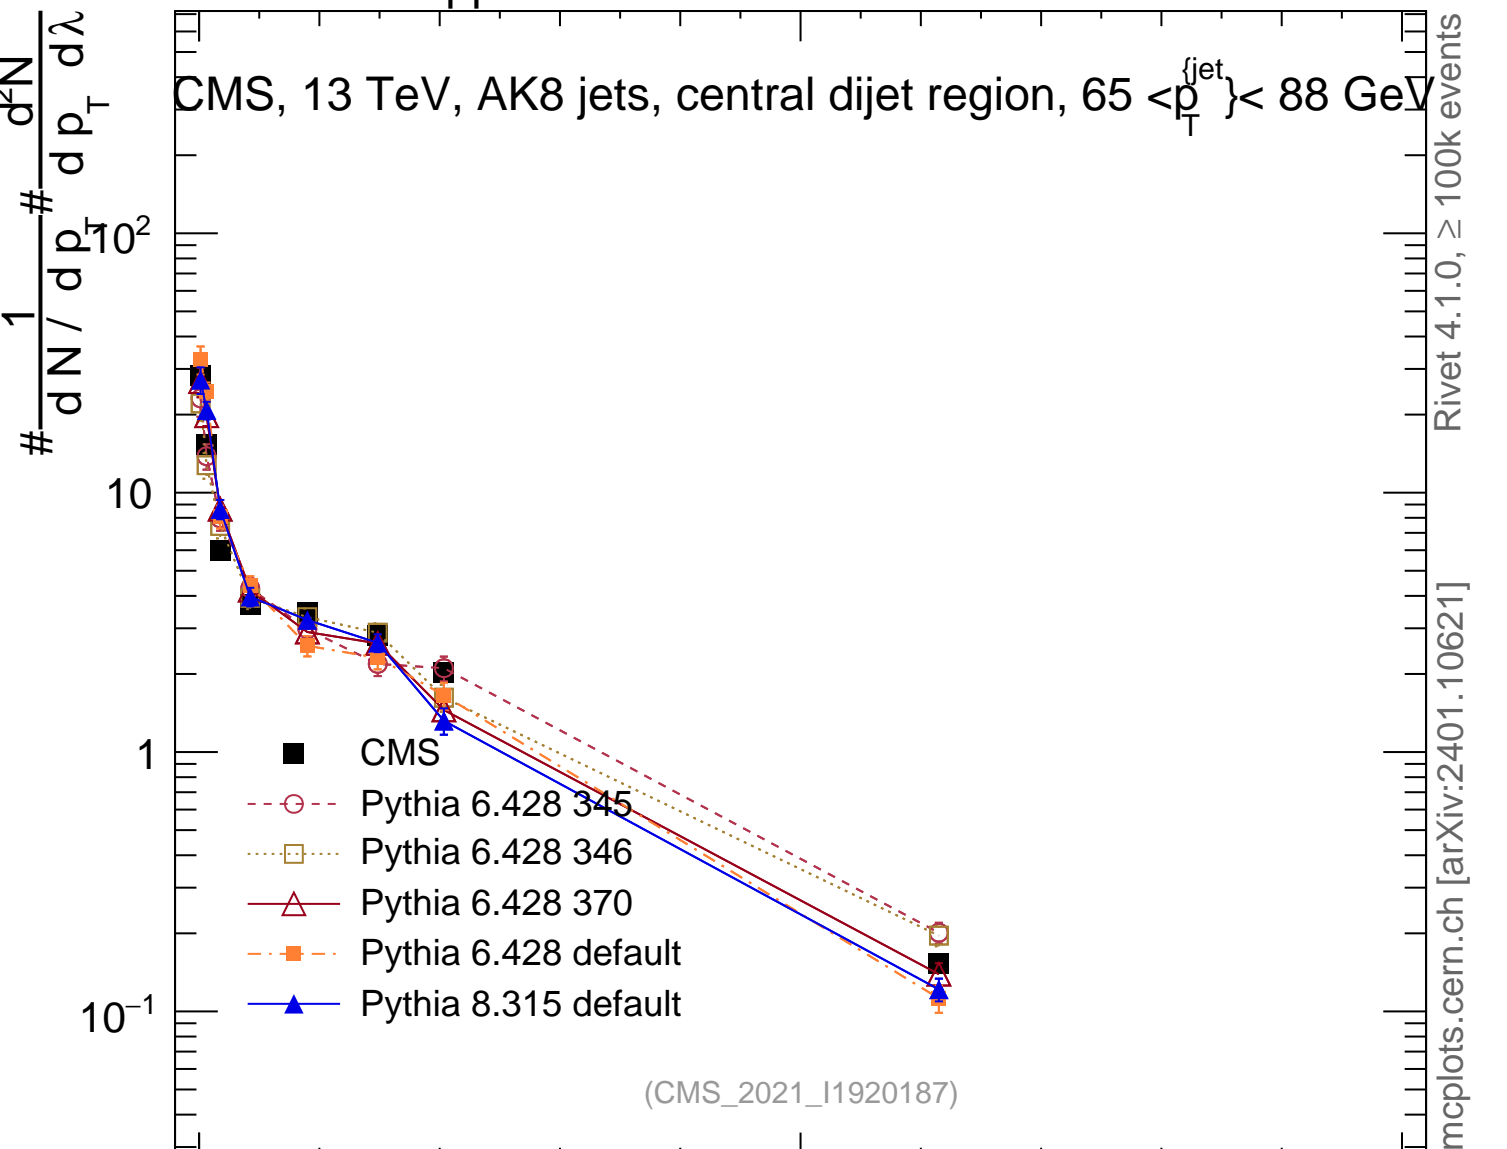

13000 GeV pp

Jets

CMS, 13 TeV, AK8 jets, central dijet region, $65 < p_T^{\text{jets}} < 88$ GeV

Rivet 4.1.0, ≥ 100k events