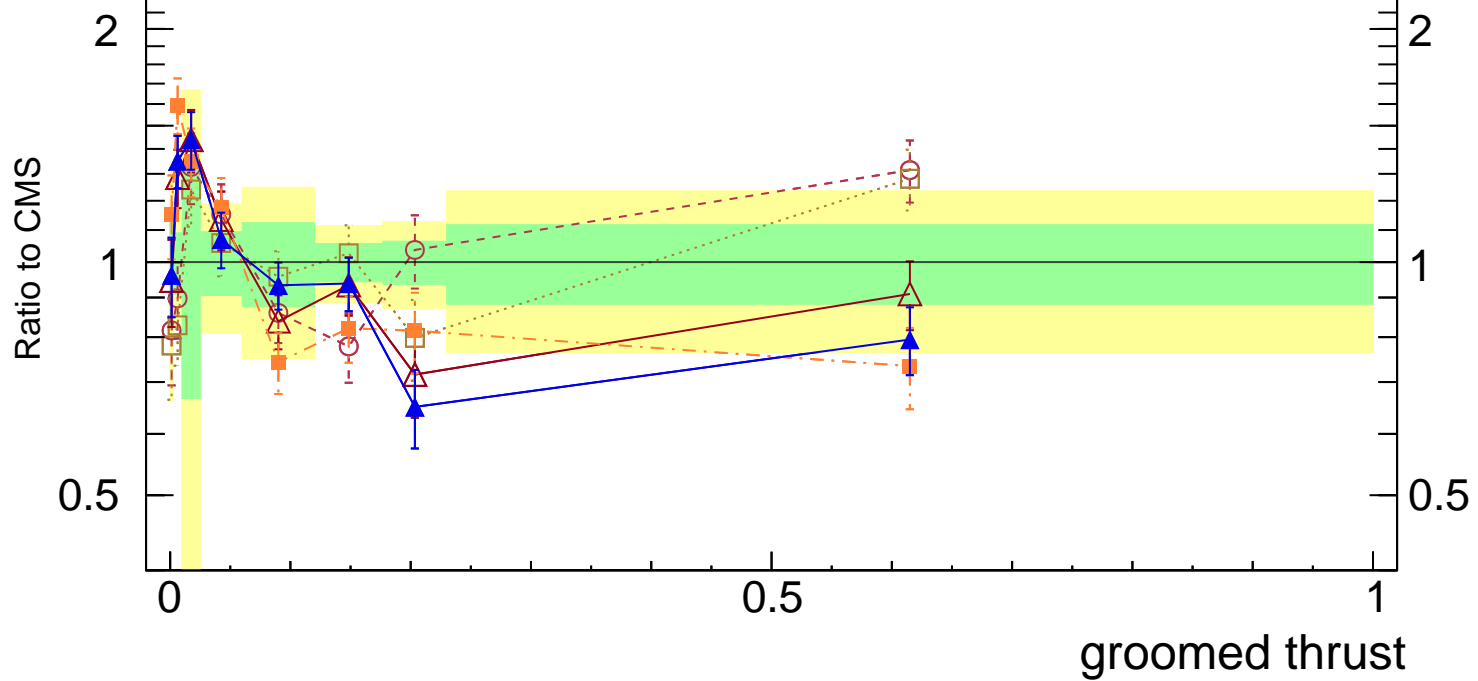

13000 GeV pp

Jets

CMS, 13 TeV, AK8 jets, central dijet region, $65 < p_T^{\text{jets}} < 88$ GeV

Rivet 4.1.0, ≥ 100k events