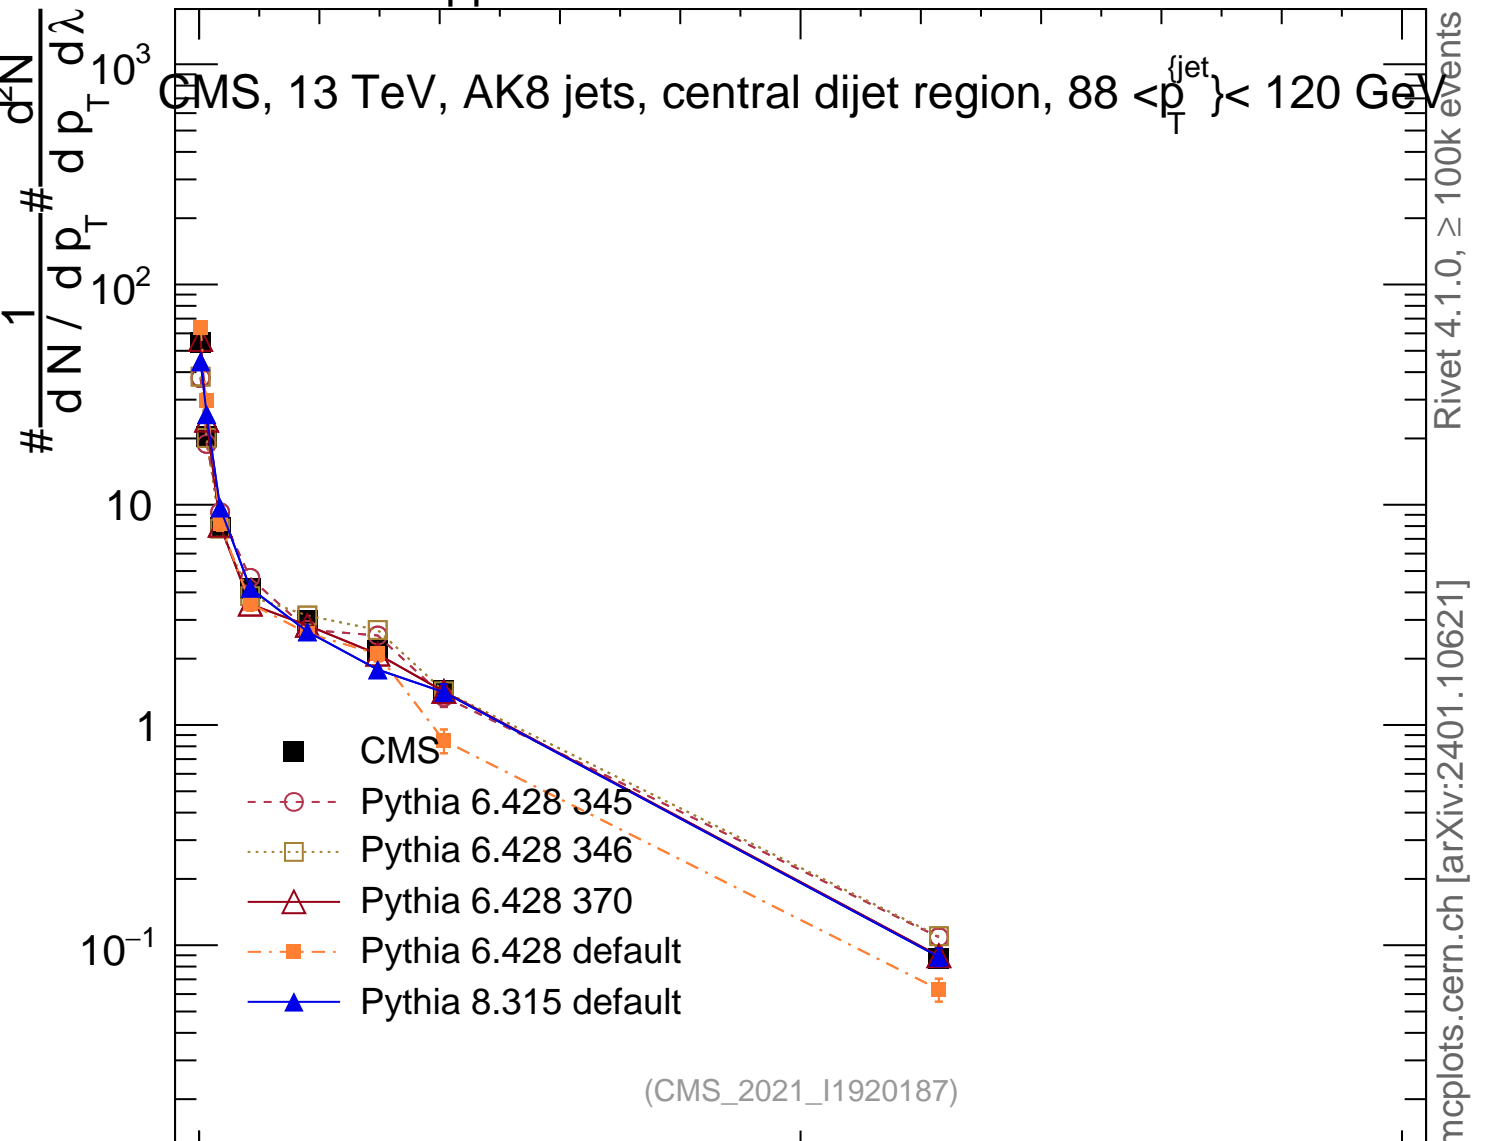

13000 GeV pp

Jets

CMS, 13 TeV, AK8 jets, central dijet region,  $88 < p_T^{jet} < 120$  GeV

Rivet 4.1.0, ≥ 100k events  
mcplots.cern.ch [arXiv:2401.10621]