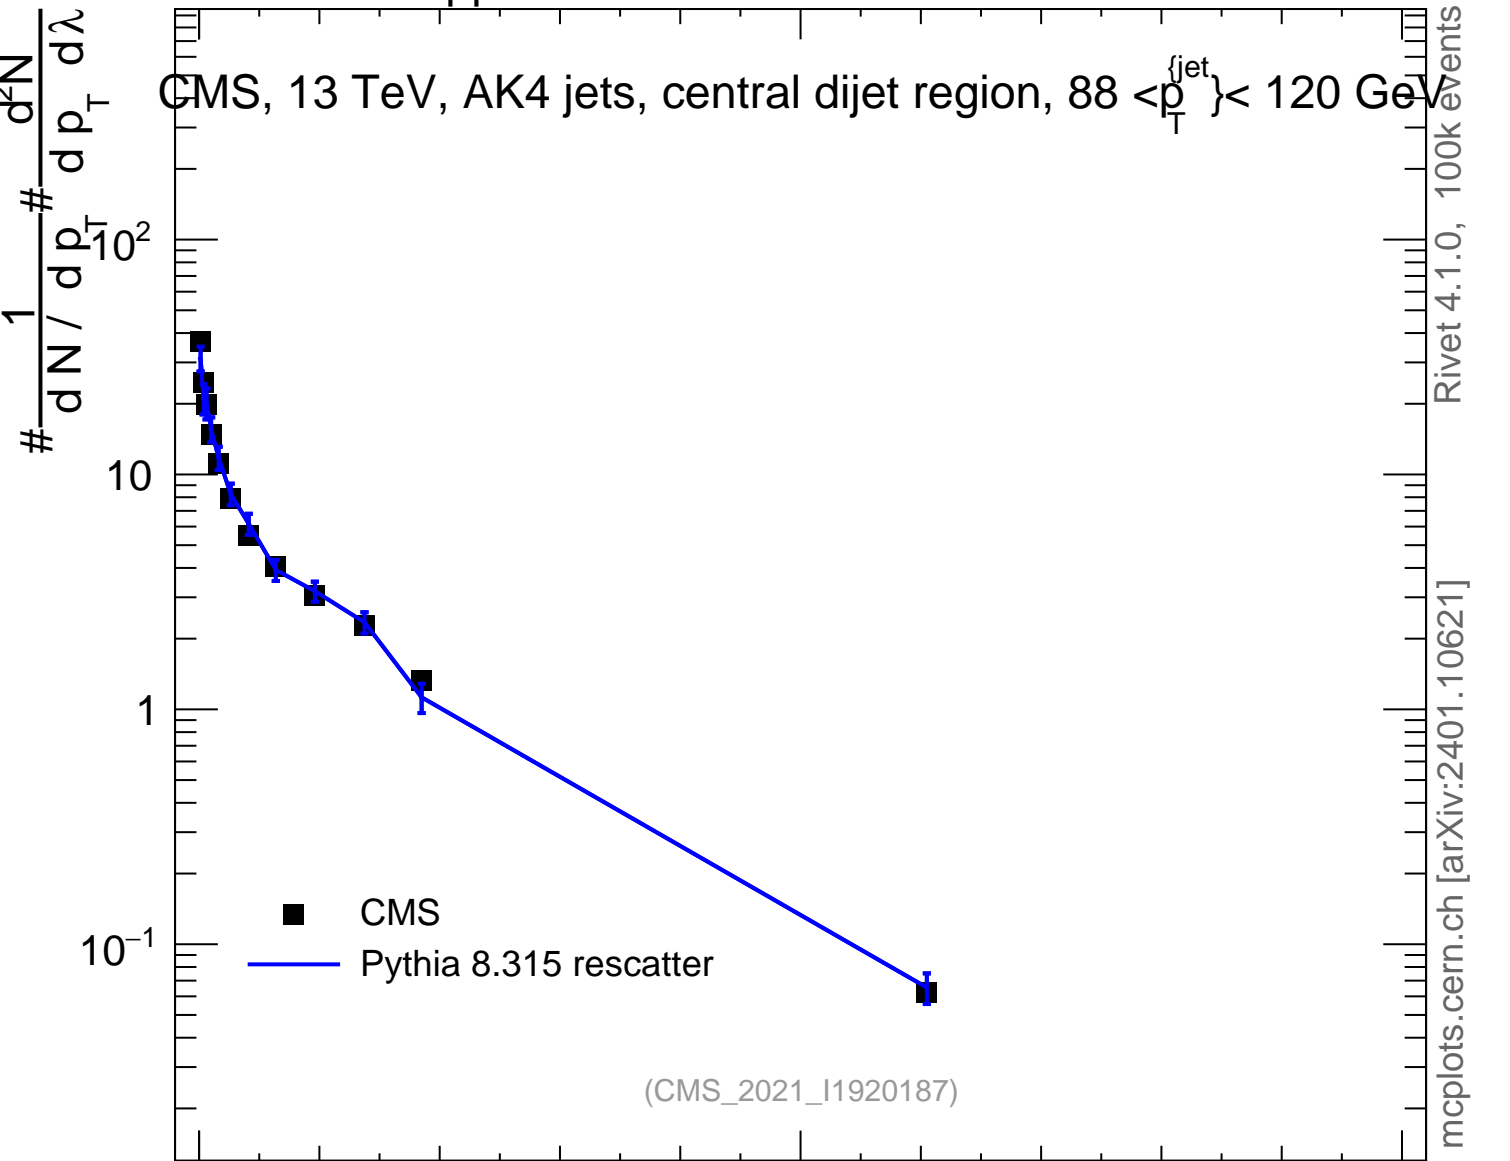

13000 GeV pp

Jets

CMS, 13 TeV, AK4 jets, central dijet region, $88 < p_T^{jet} < 120$ GeV

Rivet 4.1.0, 100k events
mcplots.cern.ch [arXiv:2401.10621]