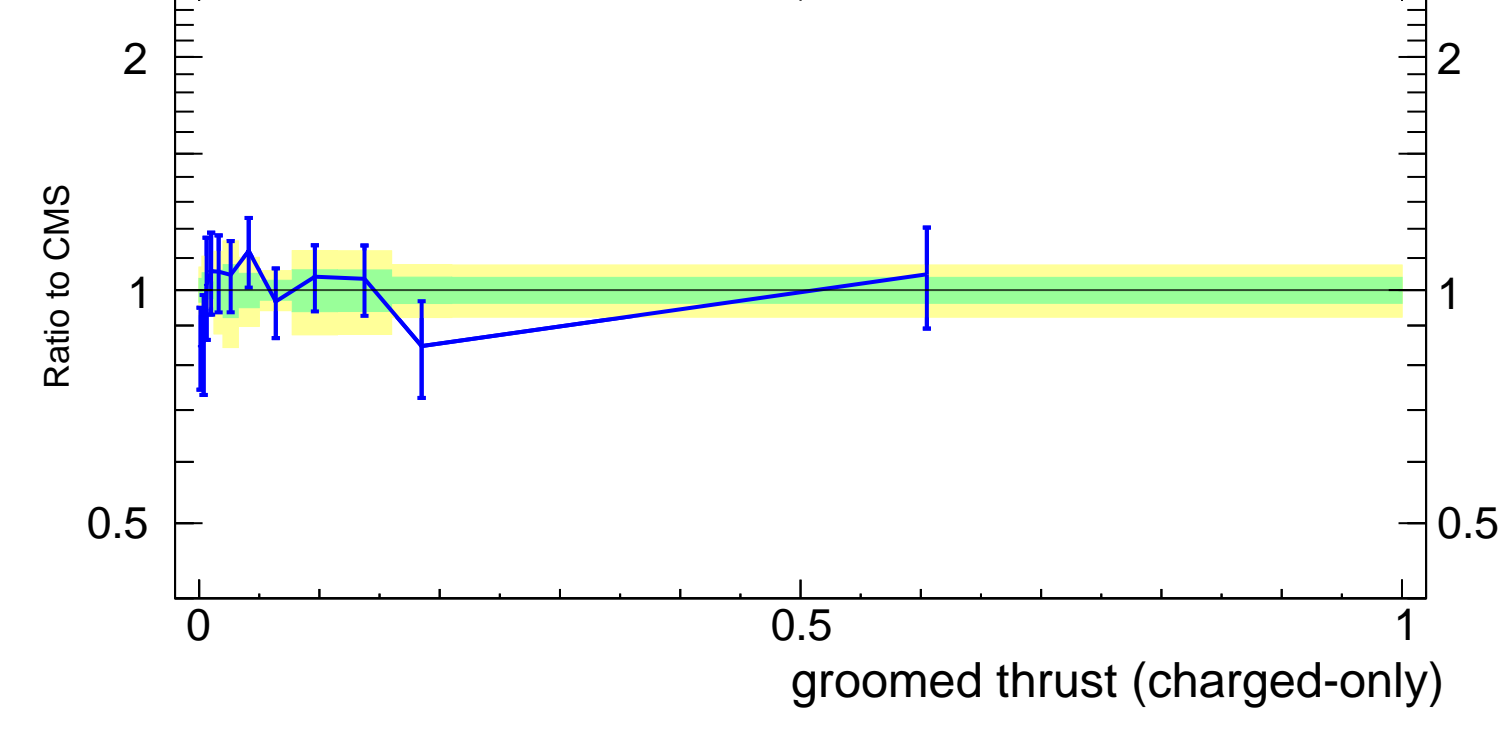

13000 GeV pp

Jets

CMS, 13 TeV, AK4 jets, central dijet region, $88 < p_T^{jet} < 120$ GeV

Rivet 4.1.0, 100k events
mcplots.cern.ch [arXiv:2401.10621]