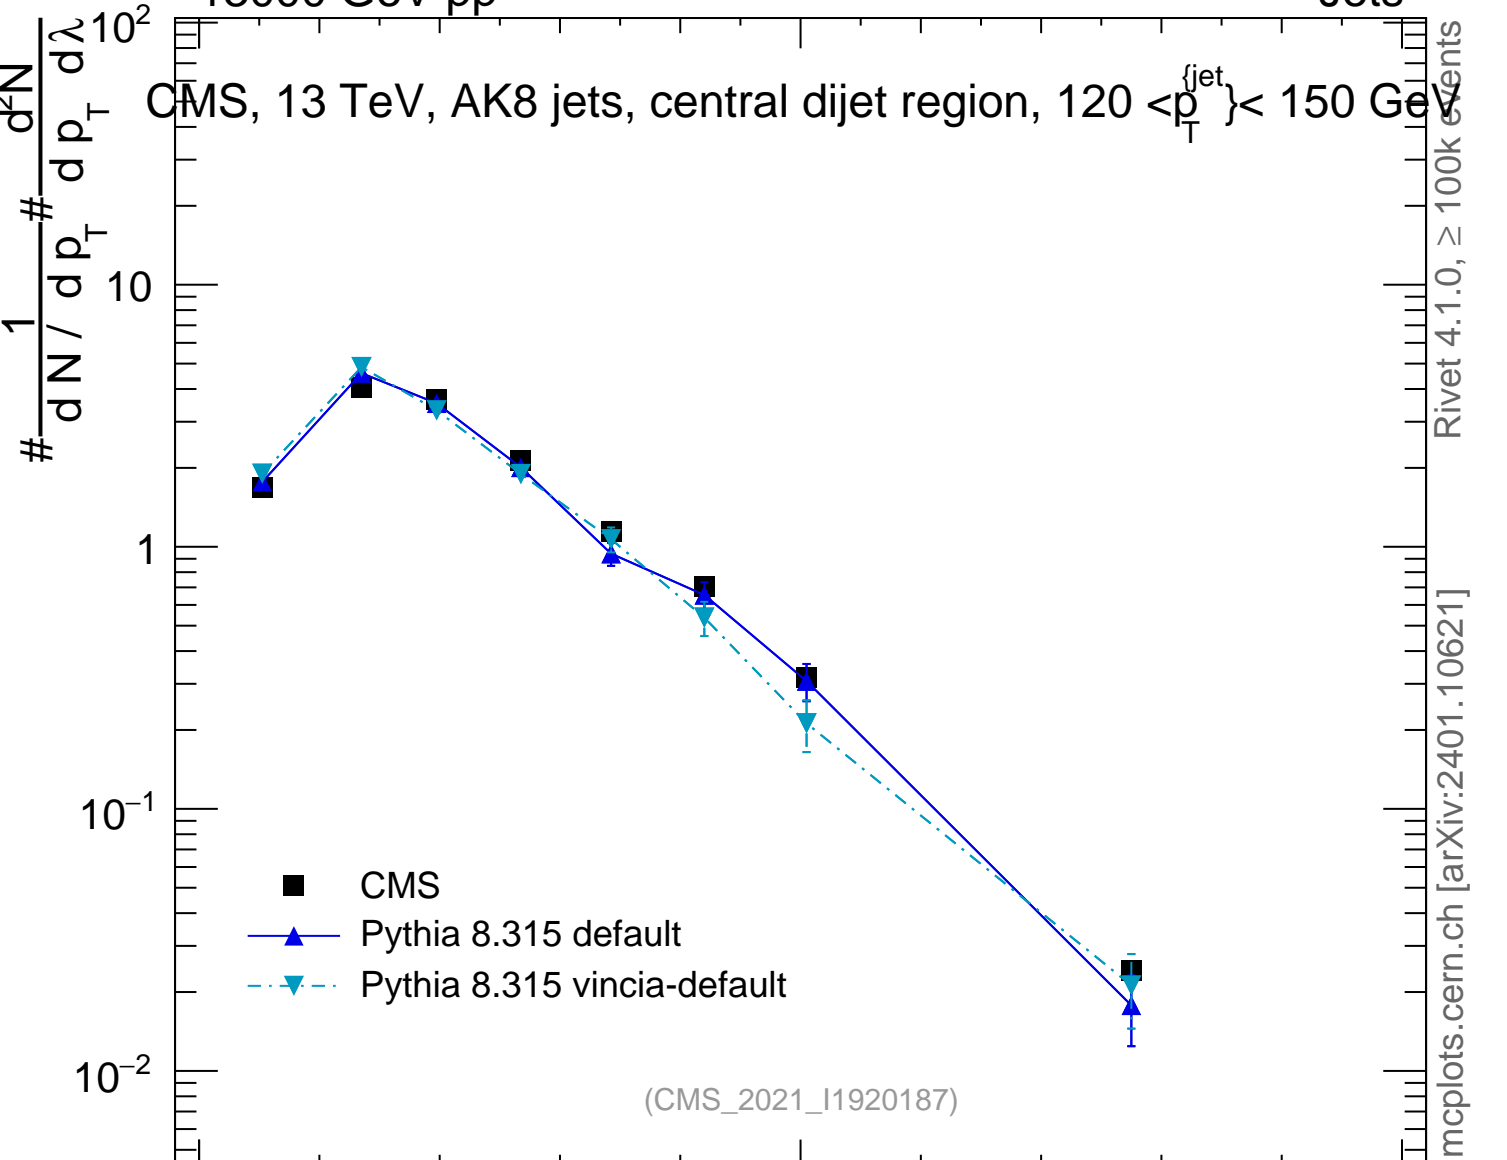

13000 GeV pp

Jets

CMS, 13 TeV, AK8 jets, central dijet region, $120 < p_T^{j_{\text{jet}}} < 150$ GeV

Rivet 4.1.0, ≥ 100k events
mcplots.cern.ch [arXiv:2401.10621]