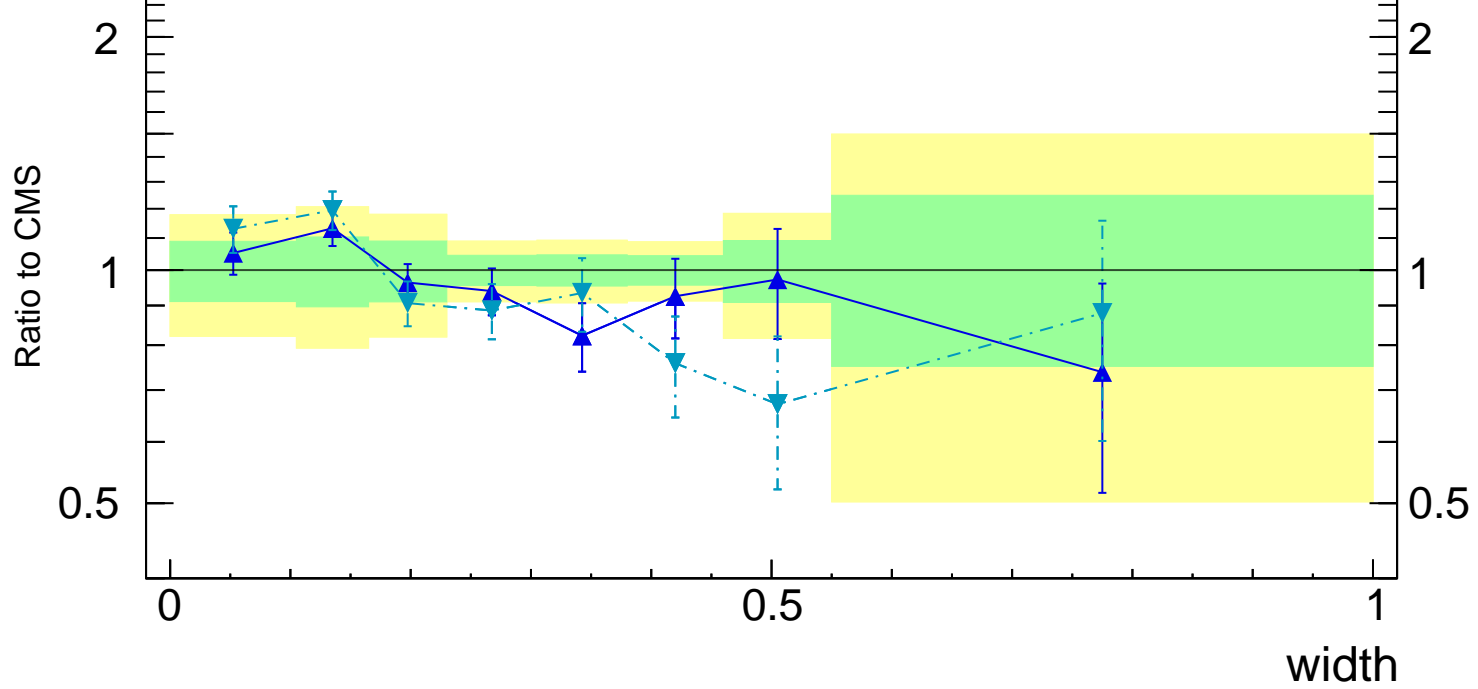

13000 GeV pp

Jets

CMS, 13 TeV, AK8 jets, central dijet region, $120 < p_T^{j_{\text{jet}}} < 150$ GeV

Rivet 4.1.0, ≥ 100k events
mcplots.cern.ch [arXiv:2401.10621]