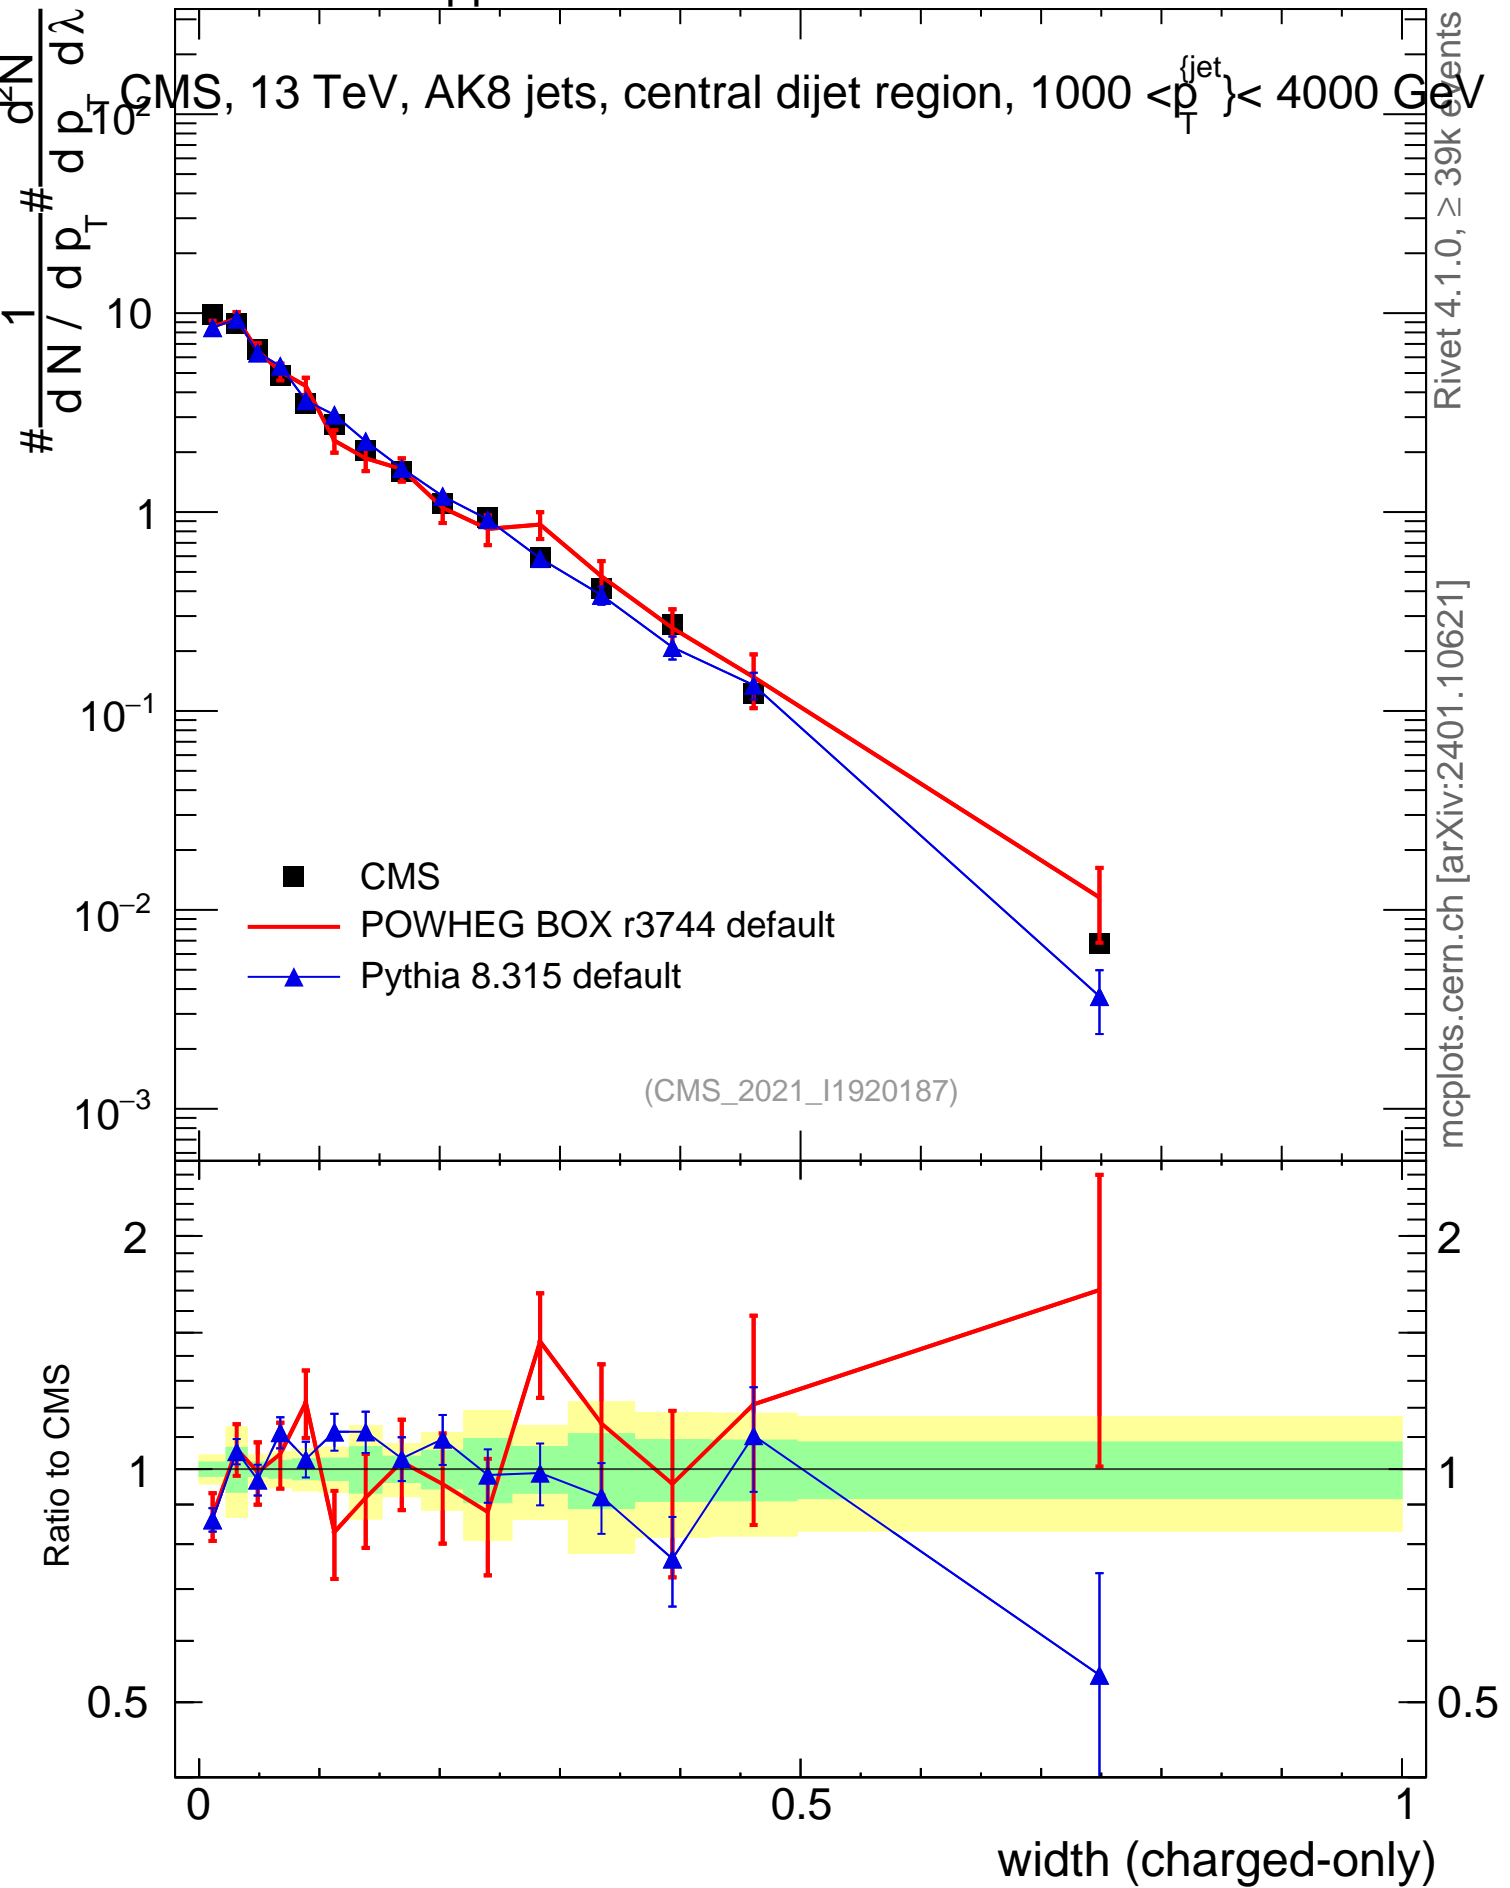

13000 GeV pp

Jets

CMS, 13 TeV, AK8 jets, central dijet region, $1000 < p_{T}^{\{jet\}} < 4000$ GeV

Rivet 4.1.0, $\geq 39k$ events
mcplots.cern.ch [arXiv:2401.10621]