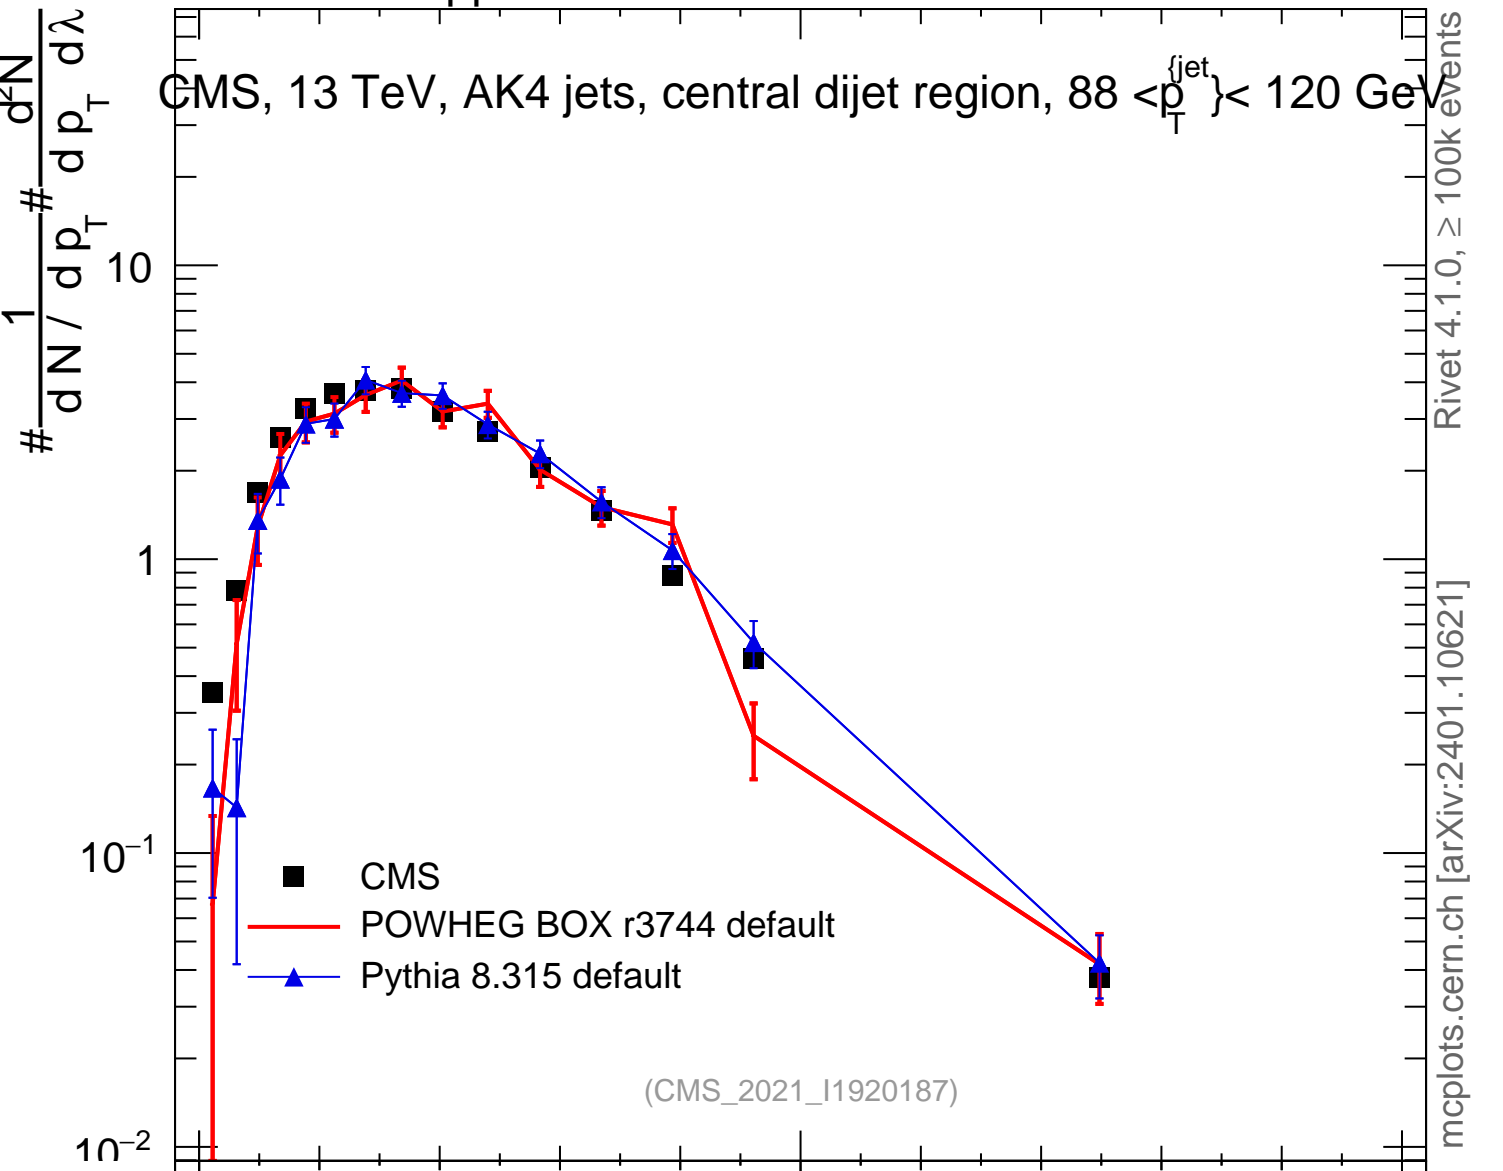

13000 GeV pp

Jets

CMS, 13 TeV, AK4 jets, central dijet region, $88 < p_T^{jet} > < 120$ GeV

Rivet 4.1.0, ≥ 100k events
mcplots.cern.ch [arXiv:2401.10621]