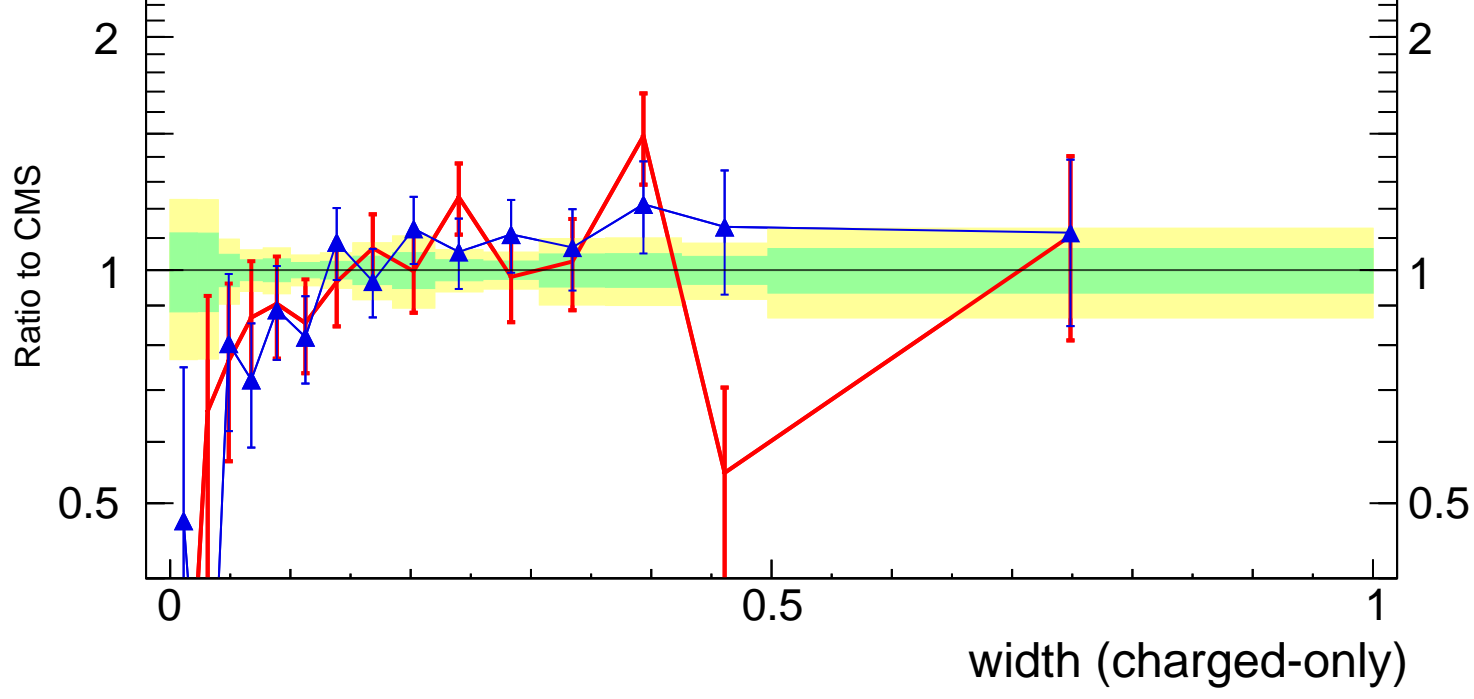

13000 GeV pp

Jets

CMS, 13 TeV, AK4 jets, central dijet region, $88 < p_T^{jet} > < 120$ GeV

Rivet 4.1.0, ≥ 100k events
mcplots.cern.ch [arXiv:2401.10621]