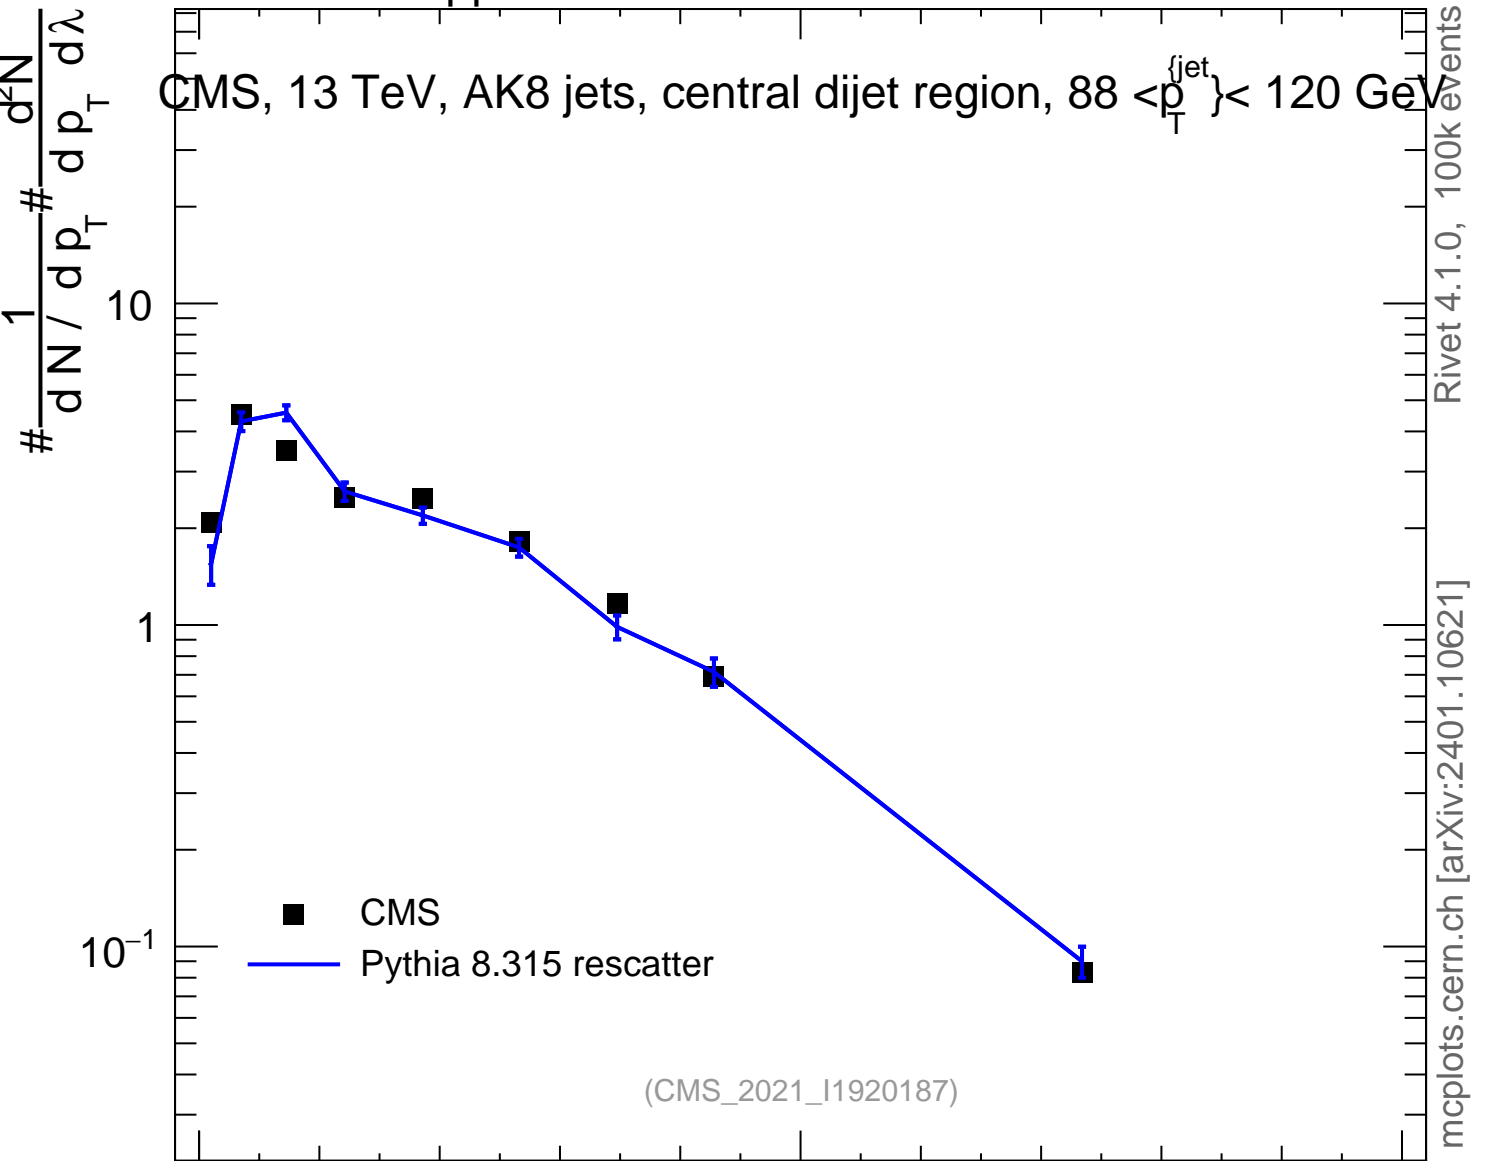

13000 GeV pp

Jets

CMS, 13 TeV, AK8 jets, central dijet region, $88 < p_T^{jet} < 120$ GeV

Rivet 4.1.0, 100k events
mcplots.cern.ch [arXiv:2401.10621]