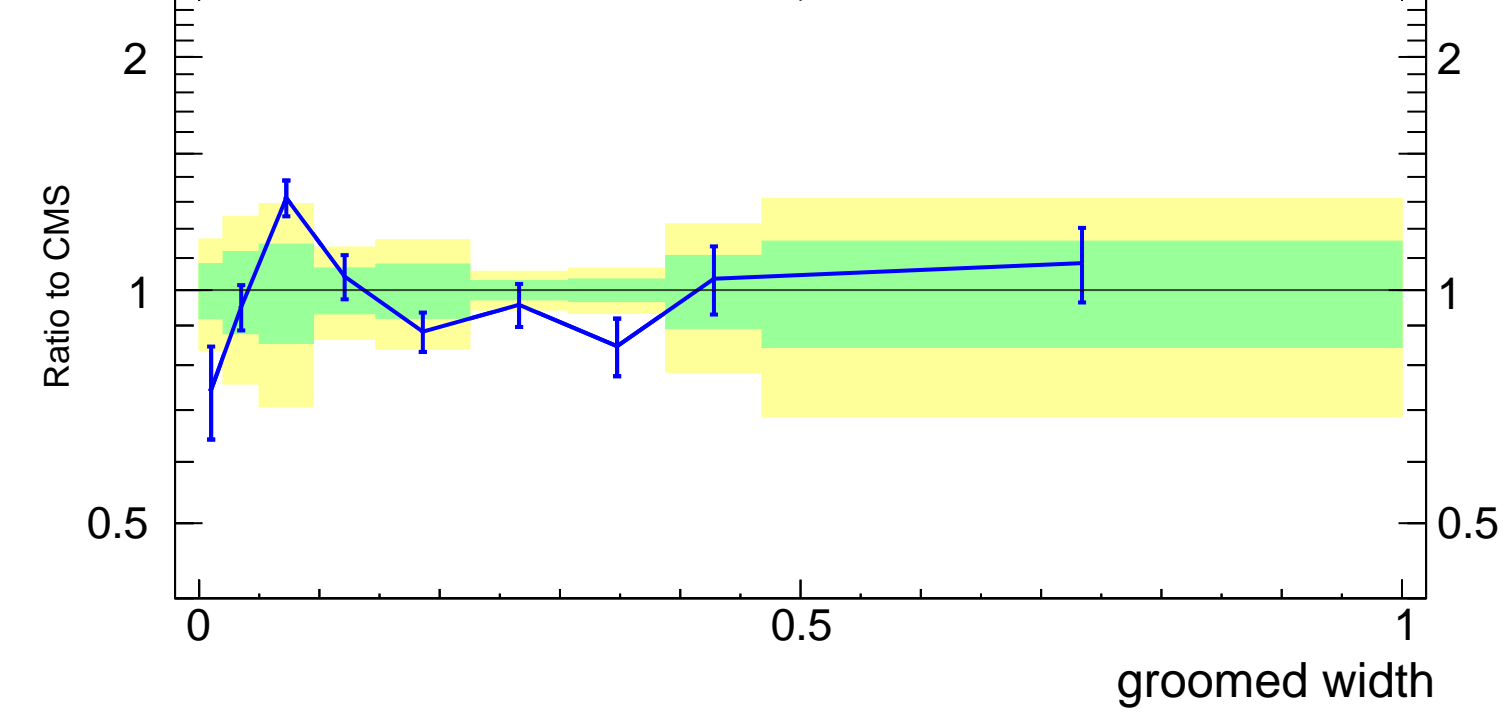

13000 GeV pp

Jets

CMS, 13 TeV, AK8 jets, central dijet region, $88 < p_T^{jet} < 120$ GeV

Rivet 4.1.0, 100k events
mcplots.cern.ch [arXiv:2401.10621]