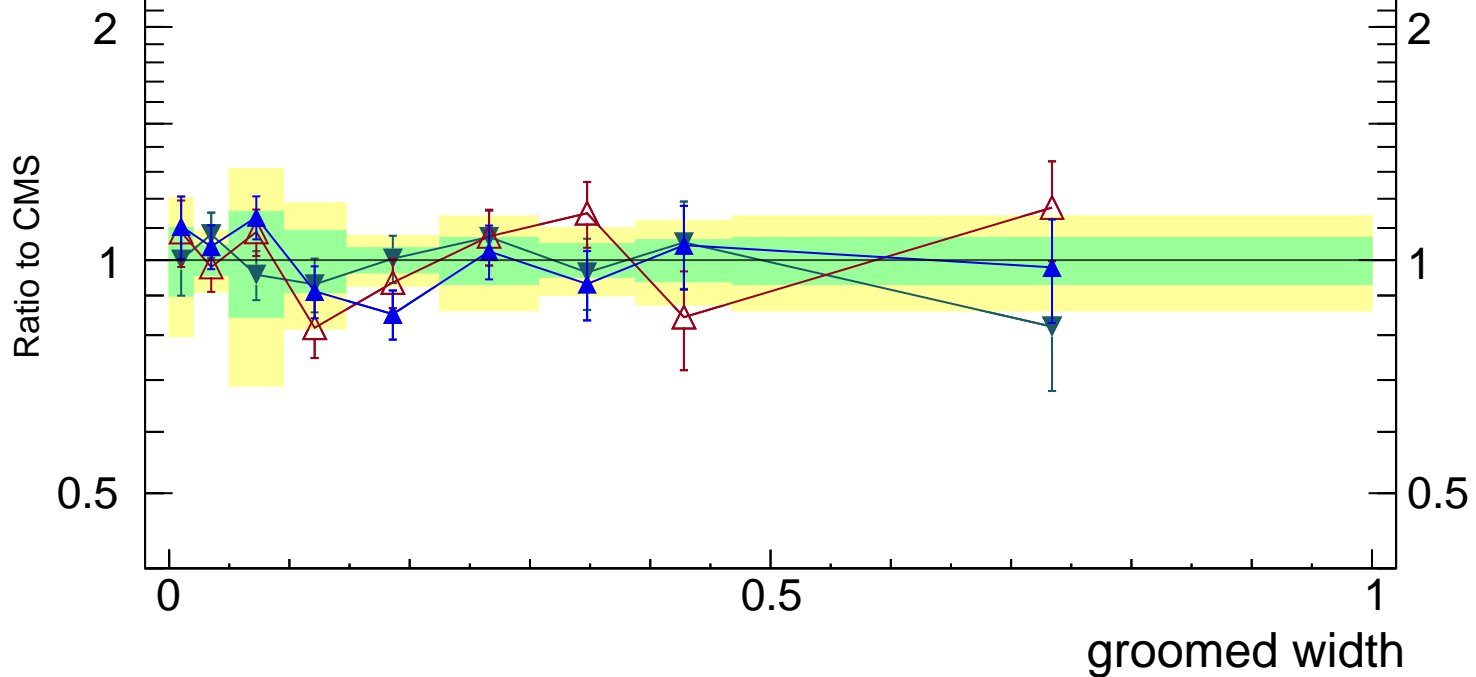

13000 GeV pp

Jets

(CMS\_2021\_I1920187)

mcplots.cern.ch [arXiv:2401.10621]

Rivet 4.1.0, ≥ 100k events