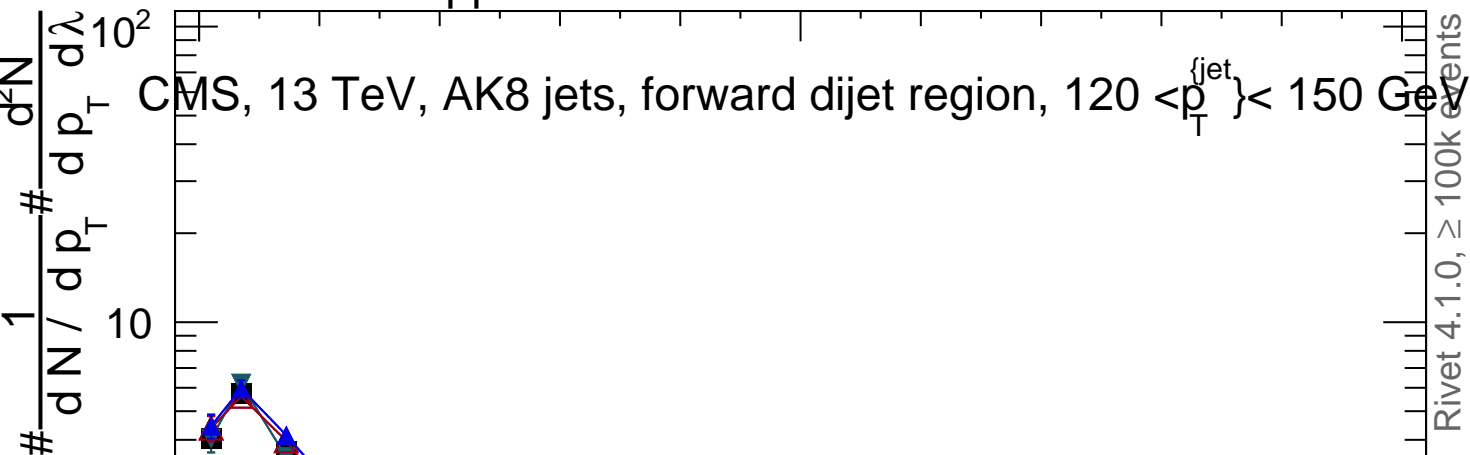

13000 GeV pp

Jets

(CMS\_2021\_I1920187)

mcplots.cern.ch [arXiv:2401.10621]

Rivet 4.1.0, ≥ 100k events