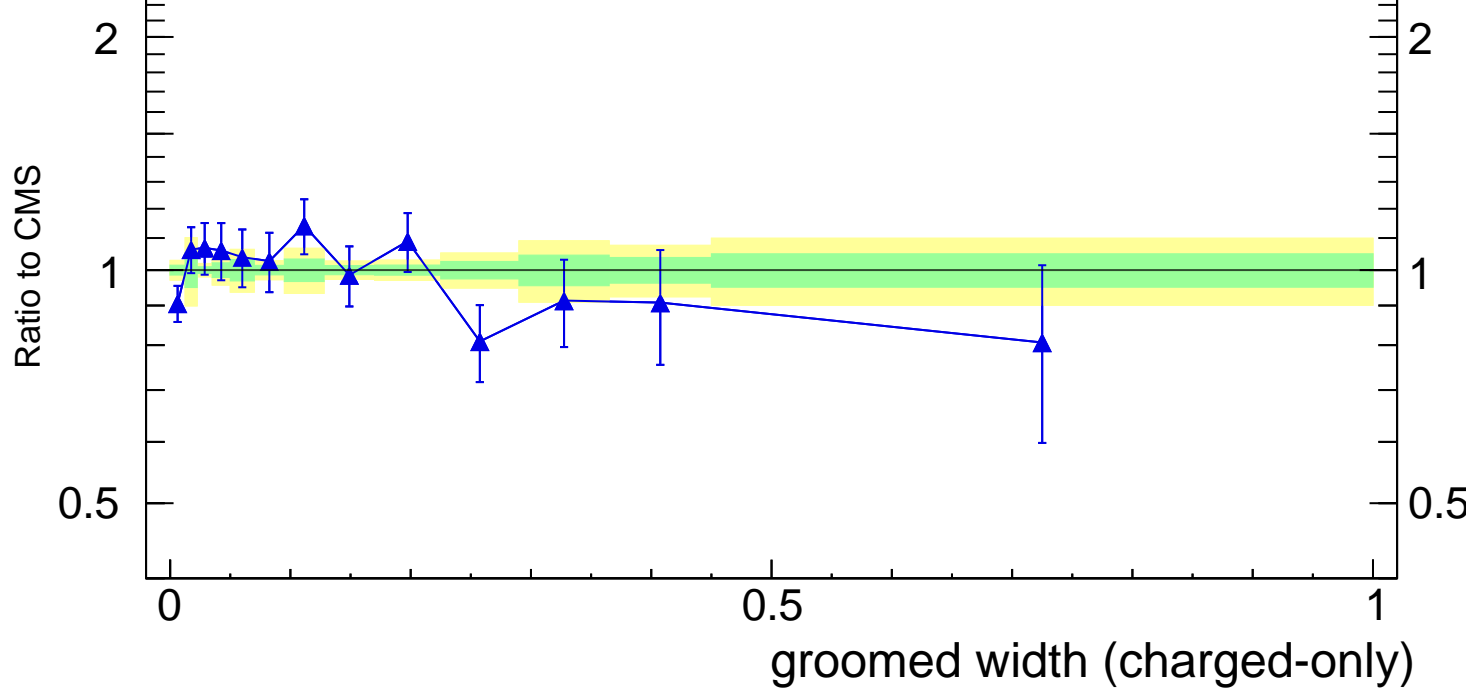

13000 GeV pp

Jets

CMS, 13 TeV, AK4 jets, central dijet region, $614 < p_T^{\text{jets}} < 800 \text{ GeV}$

■ CMS
▲ Pythia 8.315 default

(CMS_2021_I1920187)

Rivet 4.1.0, 100k Events
mcplots.cern.ch [arXiv:2401.10621]