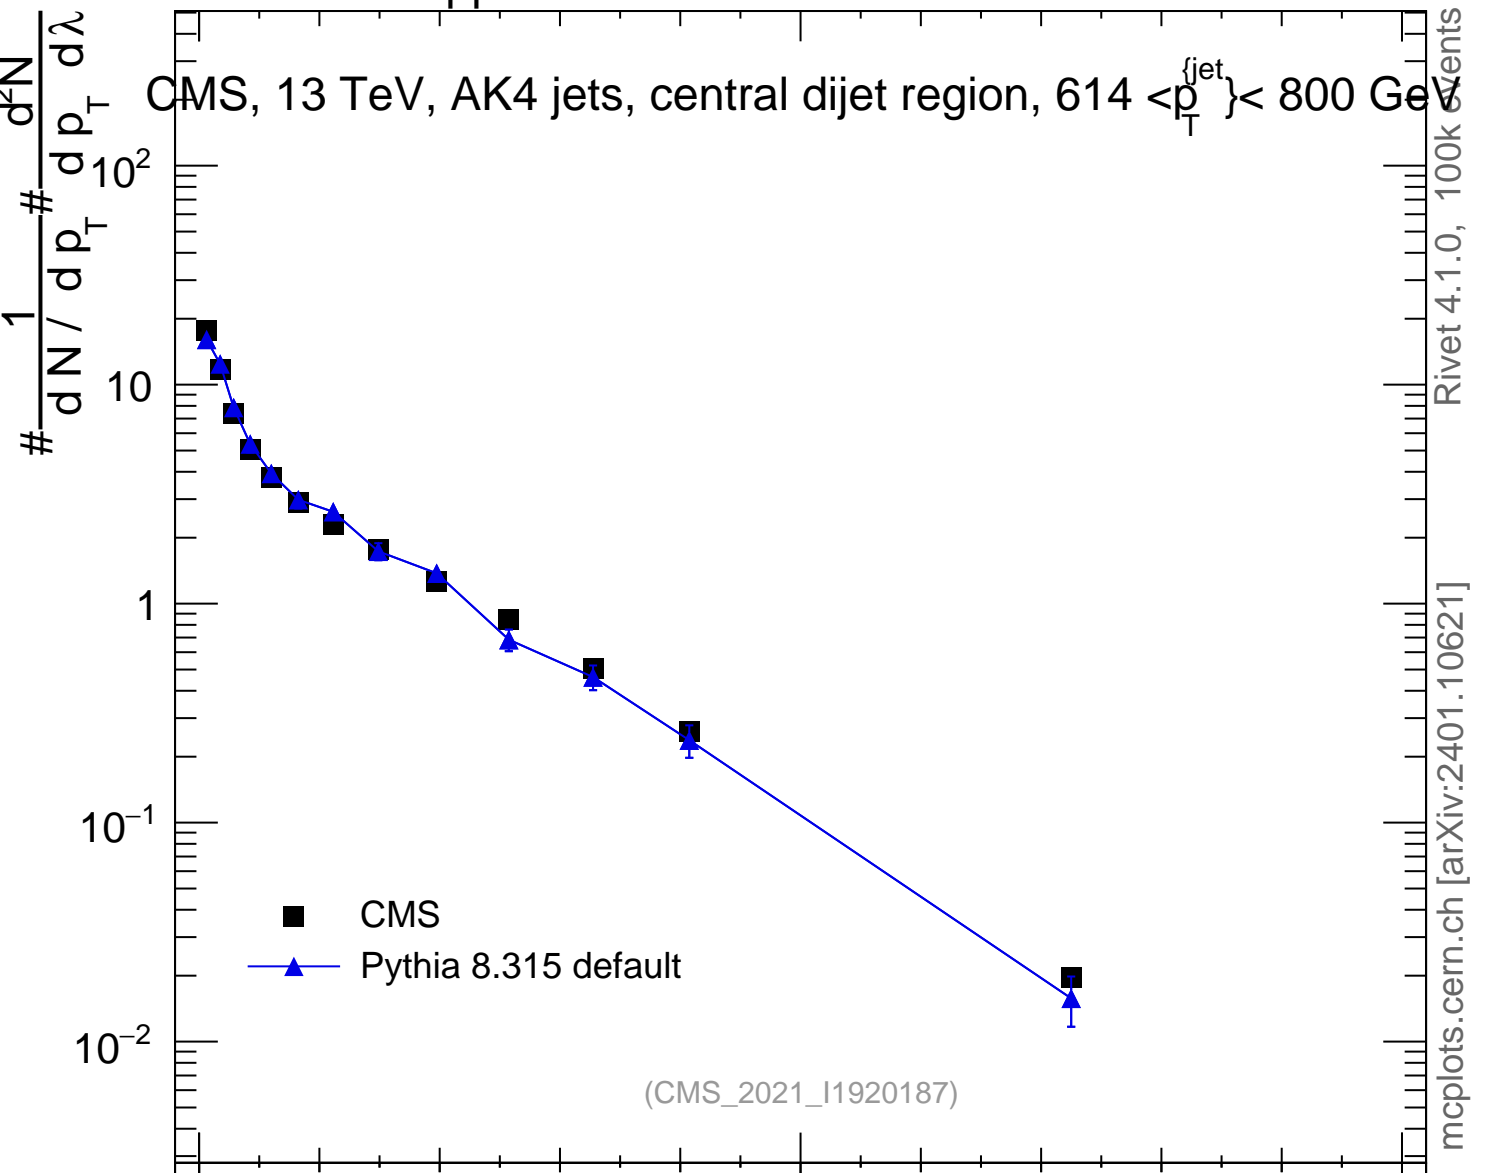

13000 GeV pp

Jets

CMS, 13 TeV, AK4 jets, central dijet region, $614 < p_T^{\text{jets}} < 800 \text{ GeV}$

■ CMS
▲ Pythia 8.315 default

(CMS_2021_I1920187)

Rivet 4.1.0, 100k Events
mcplots.cern.ch [arXiv:2401.10621]