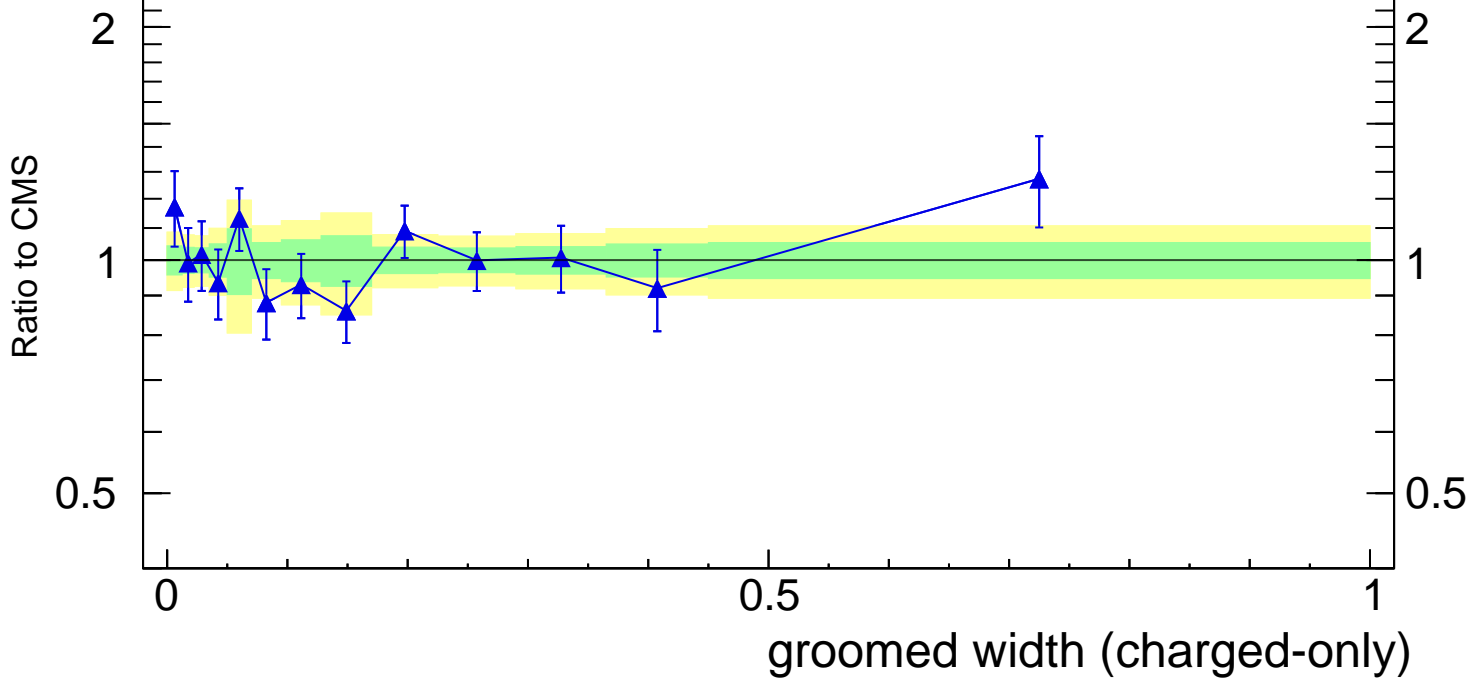

13000 GeV pp

Jets

(CMS\_2021\_I1920187)

Rivet 4.1.0, 100k events  
mcplots.cern.ch [arXiv:2401.10621]