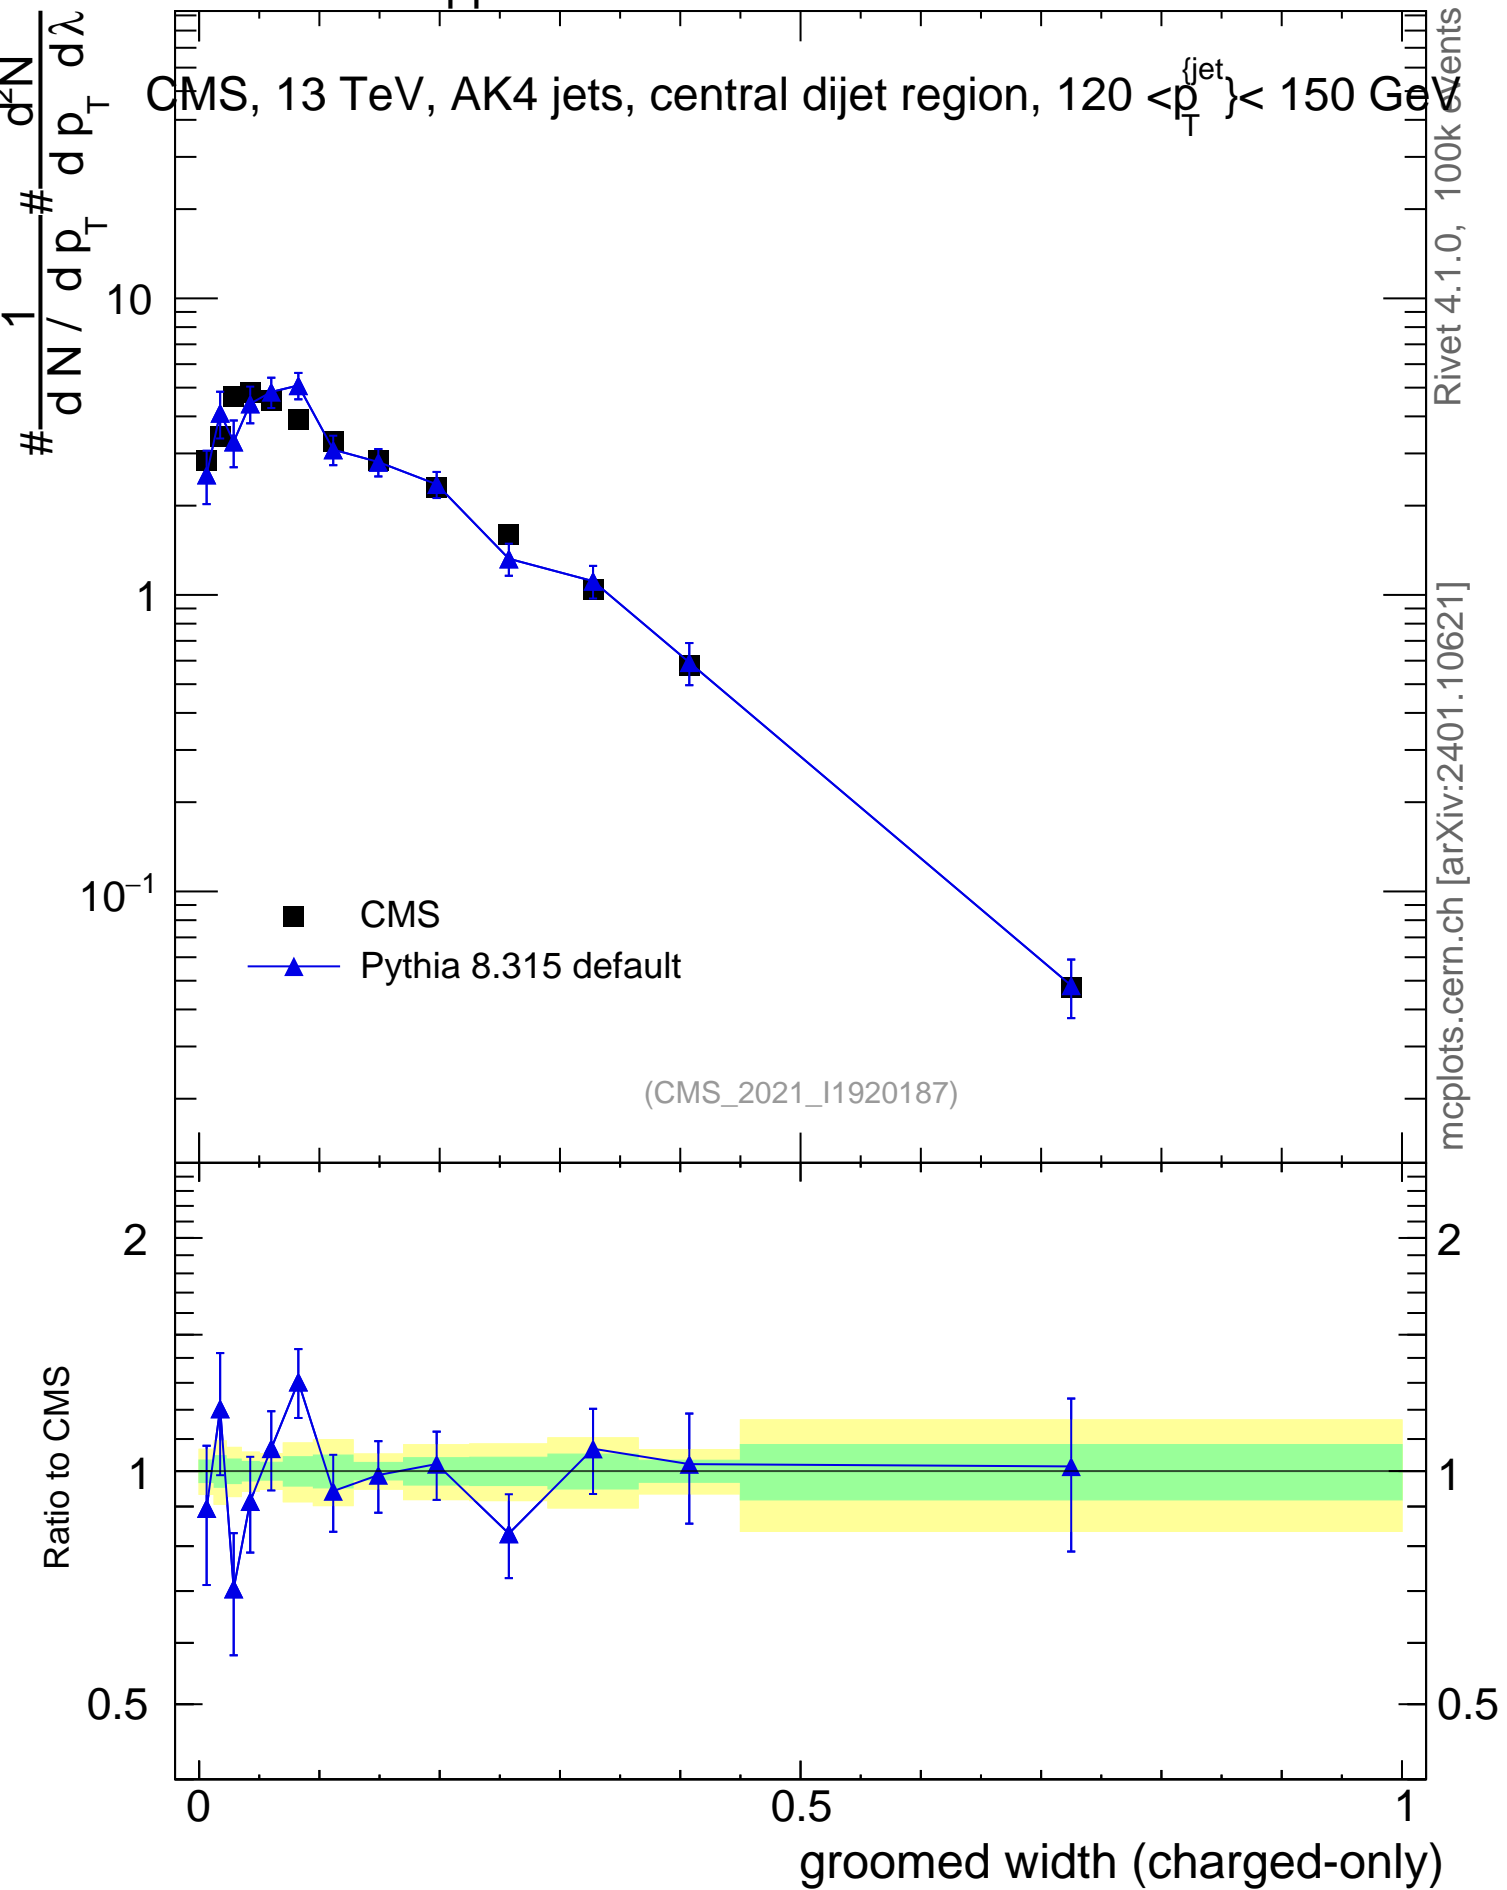

13000 GeV pp

Jets

CMS, 13 TeV, AK4 jets, central dijet region, $120 < p_T^{\text{jets}} < 150$ GeV

Rivet 4.1.0, 100k events
mcplots.cern.ch [arXiv:2401.10621]