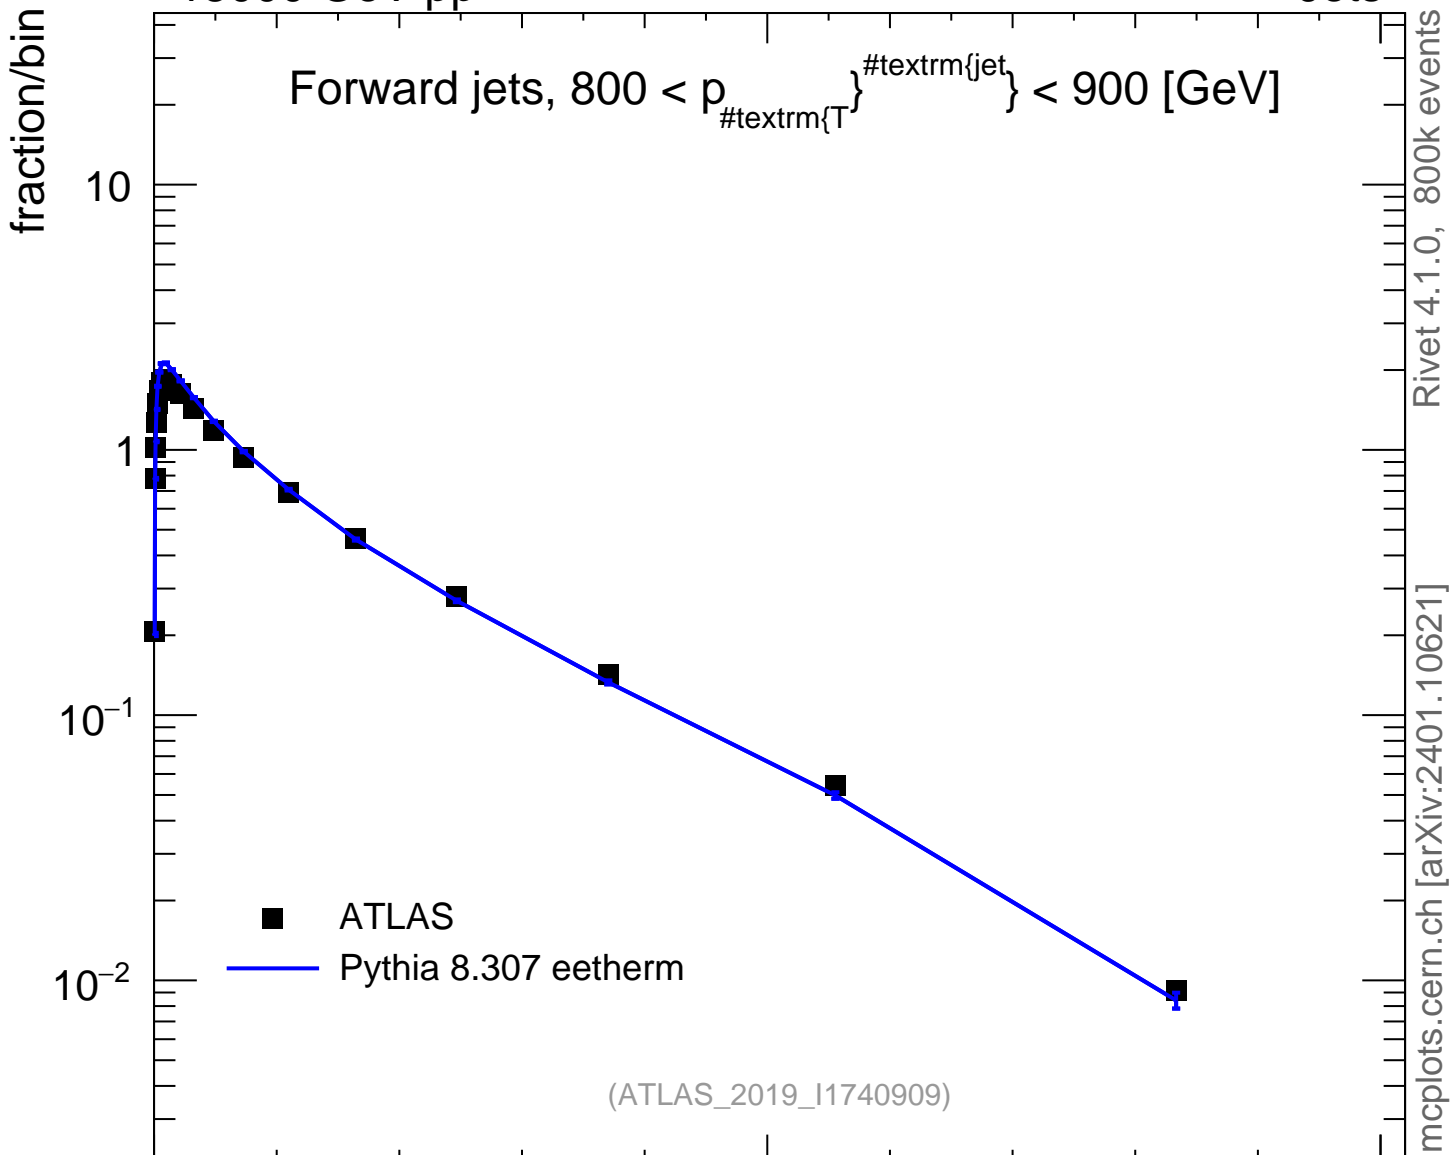

13000 GeV pp

Jets

Forward jets, $800 < p_{\text{T}}^{\text{jet}} < 900$ [GeV]

Rivet 4.1.0, 800k events
mcplots.cern.ch [arXiv:2401.10621]