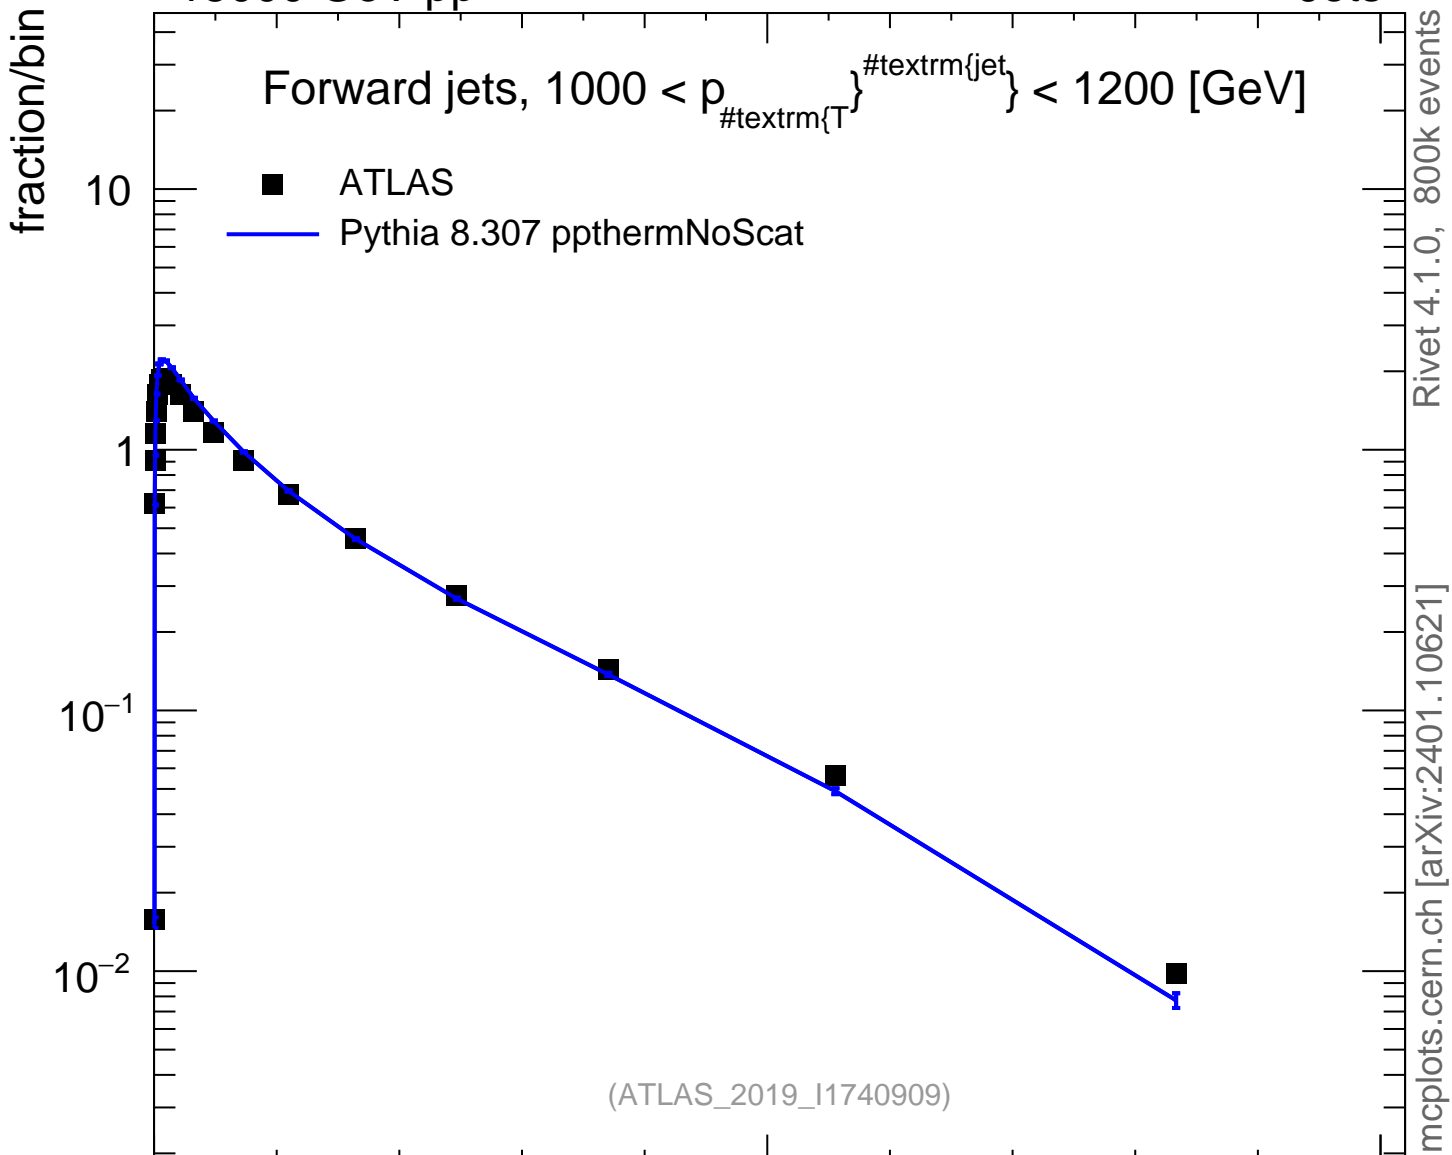

13000 GeV pp

Jets

Forward jets, $1000 < p_{\text{T}}^{\text{jet}} < 1200$ [GeV]

■ ATLAS
— Pythia 8.307 ppthermNoScat

Rivet 4.1.0, 800k events

mcplots.cern.ch [arXiv:2401.10621]