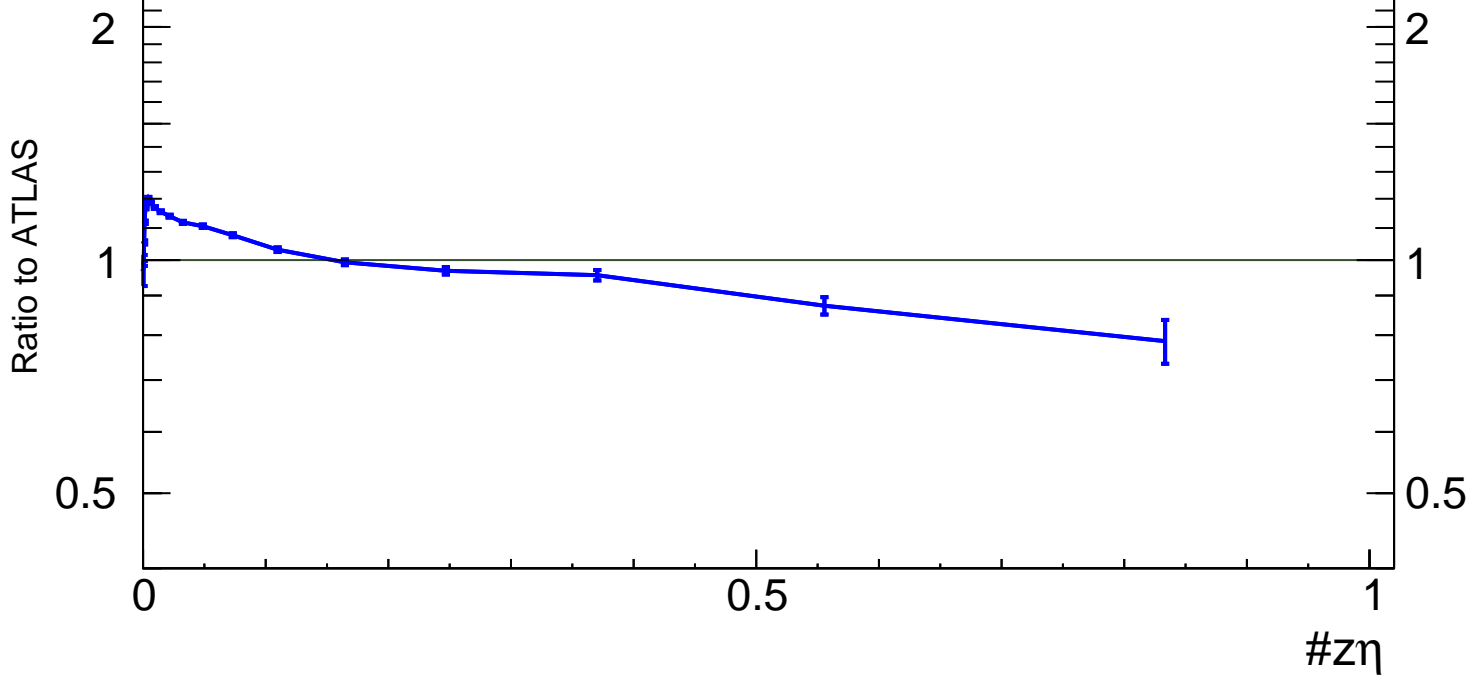

13000 GeV pp

Jets

Forward jets, $1000 < p_{\text{T}}^{\text{jet}} < 1200$ [GeV]

■ ATLAS
— Pythia 8.307 ppthermNoScat

Rivet 4.1.0, 800k events

mcplots.cern.ch [arXiv:2401.10621]