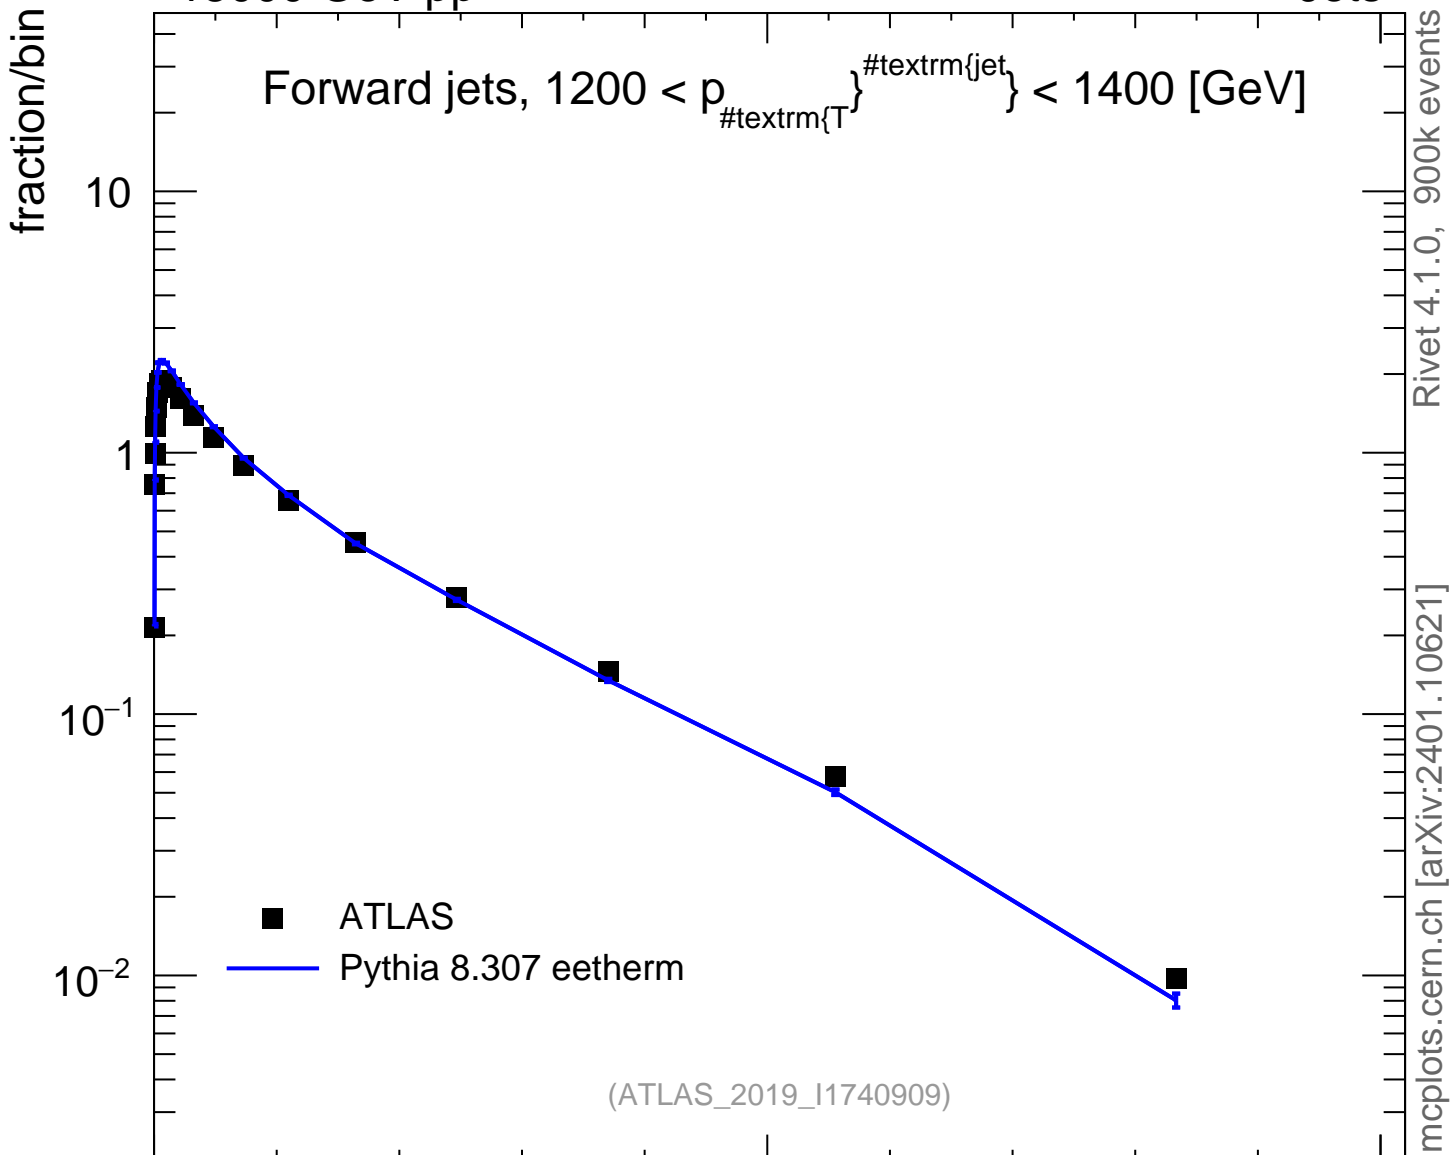

13000 GeV pp

Jets

Forward jets,  $1200 < p_{\text{T}}^{\text{jet}} < 1400$  [GeV]

Rivet 4.1.0, 900k events  
mcplots.cern.ch [arXiv:2401.10621]