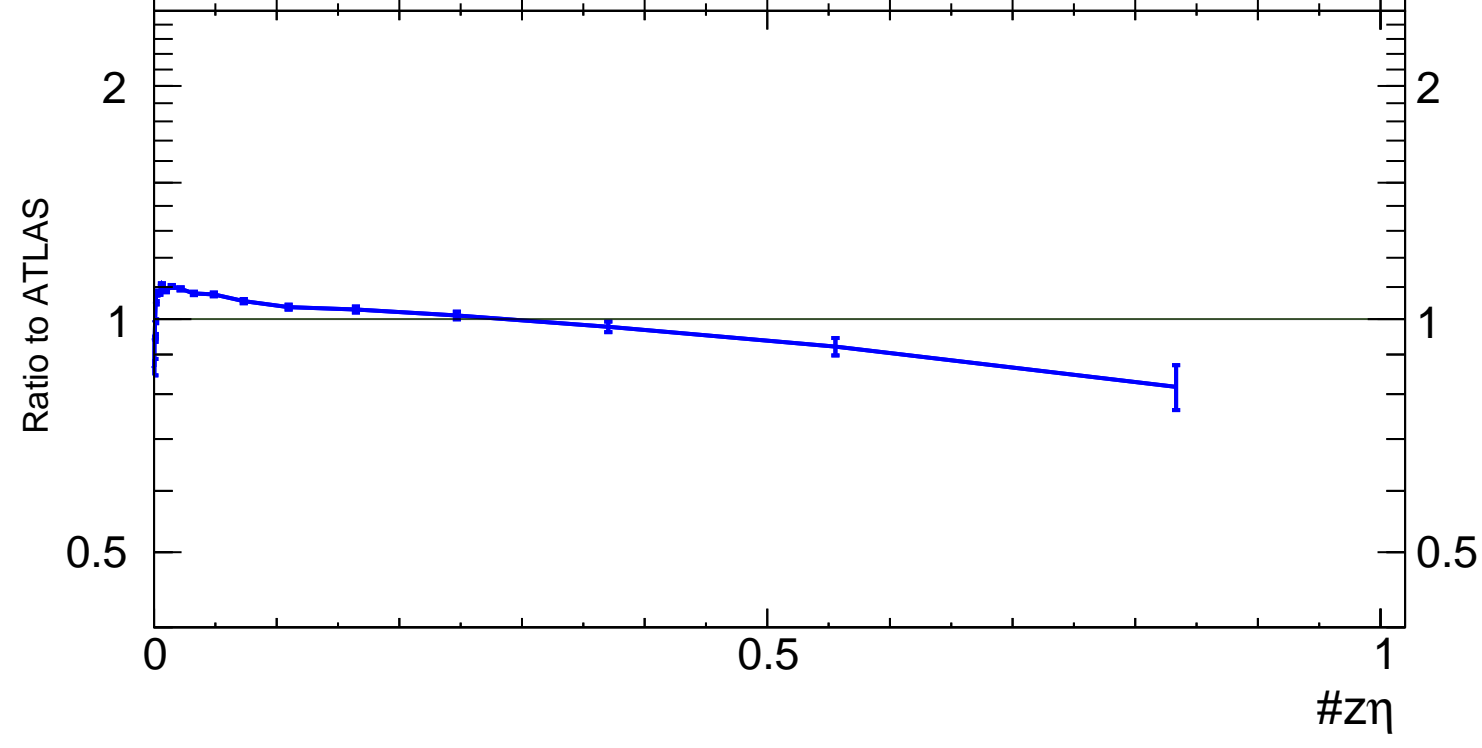

13000 GeV pp

Jets

Forward jets,  $1600 < p_{\text{T}}^{\text{jet}} < 2000$  [GeV]

■ ATLAS  
— Pythia 8.308 ropes

(ATLAS\_2019\_I1740909)

Rivet 4.1.0, 900k events  
mcplots.cern.ch [arXiv:2401.10621]