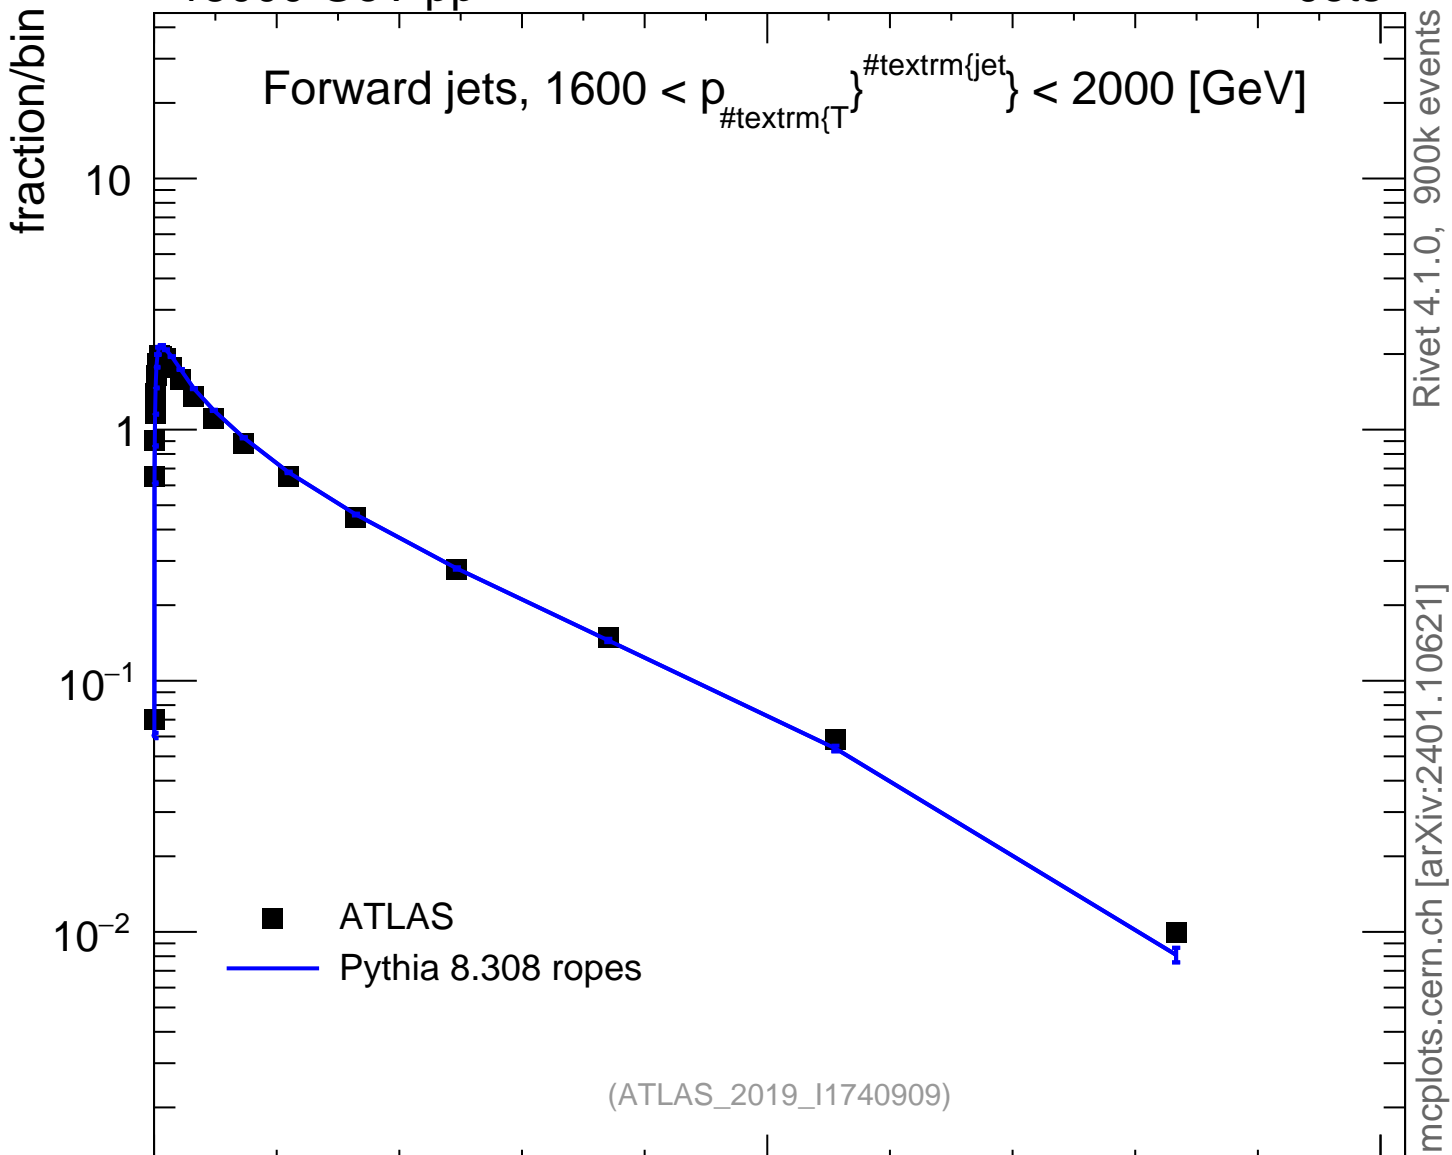

13000 GeV pp

Jets

Forward jets,  $1600 < p_{\text{T}}^{\text{jet}} < 2000$  [GeV]

■ ATLAS  
— Pythia 8.308 ropes

(ATLAS\_2019\_I1740909)

Rivet 4.1.0, 900k events  
mcplots.cern.ch [arXiv:2401.10621]