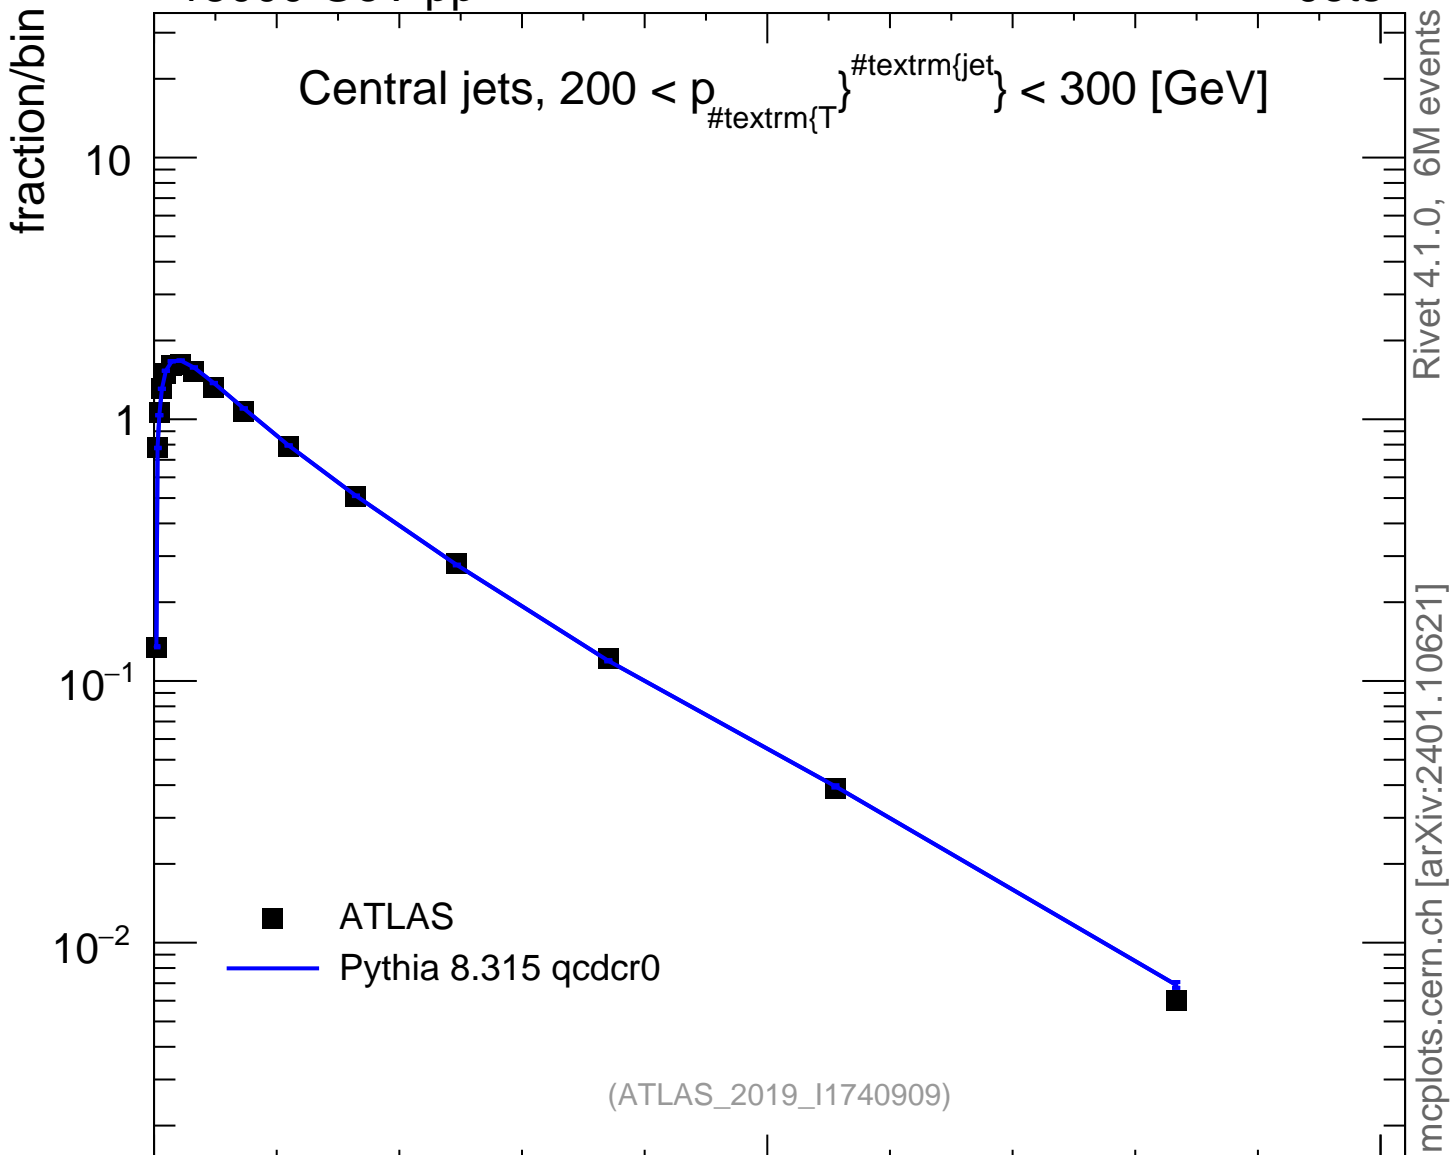

13000 GeV pp

Jets

Central jets, $200 < p_{\text{T}}^{\text{jet}} < 300$ [GeV]

Rivet 4.1.0, 6M events
mcplots.cern.ch [arXiv:2401.10621]

(ATLAS_2019_I1740909)