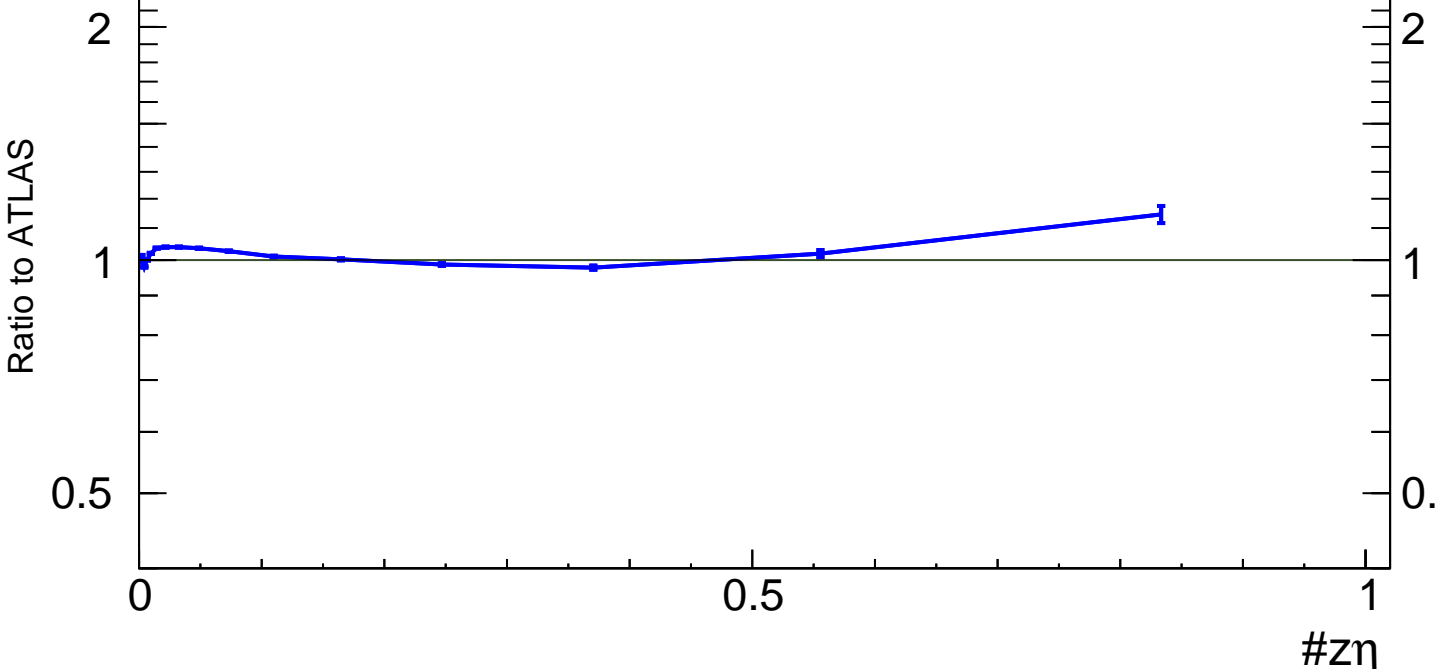

13000 GeV pp

Jets

Central jets, $200 < p_{\text{T}}^{\text{jet}} < 300$ [GeV]

Rivet 4.1.0, 6M events
mcplots.cern.ch [arXiv:2401.10621]

(ATLAS_2019_I1740909)