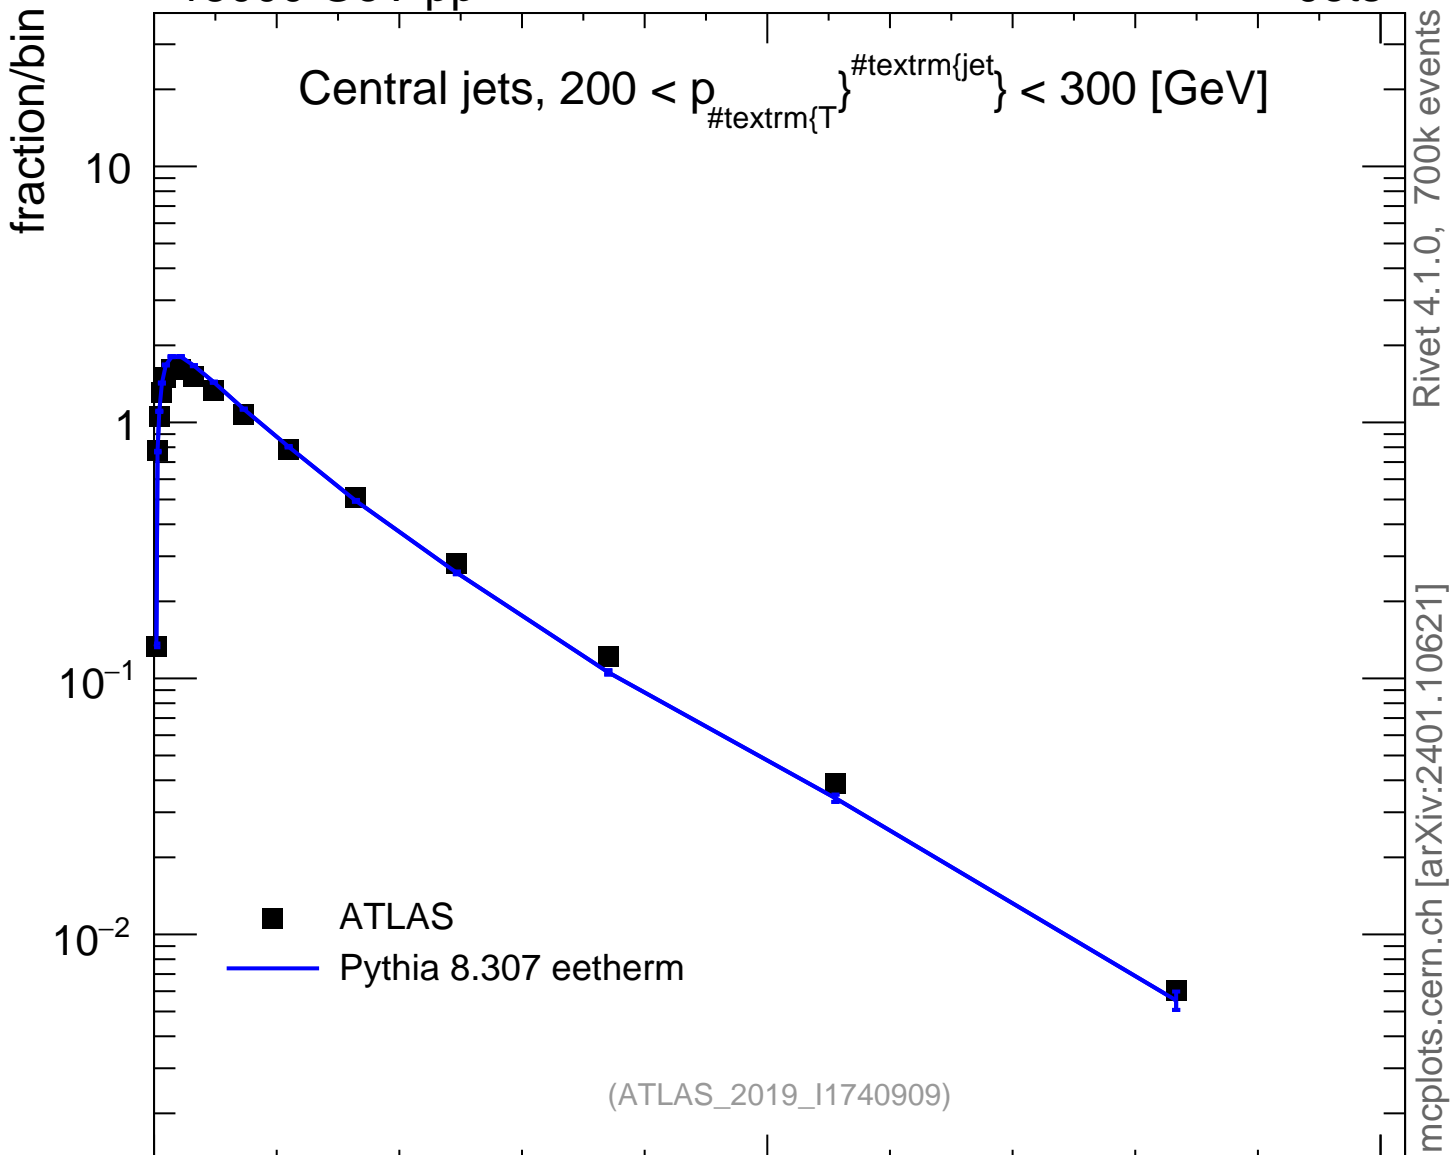

13000 GeV pp

Jets

Central jets, $200 < p_{\text{T}}^{\text{jet}} < 300$ [GeV]

Rivet 4.1.0, 700k events
mcplots.cern.ch [arXiv:2401.10621]