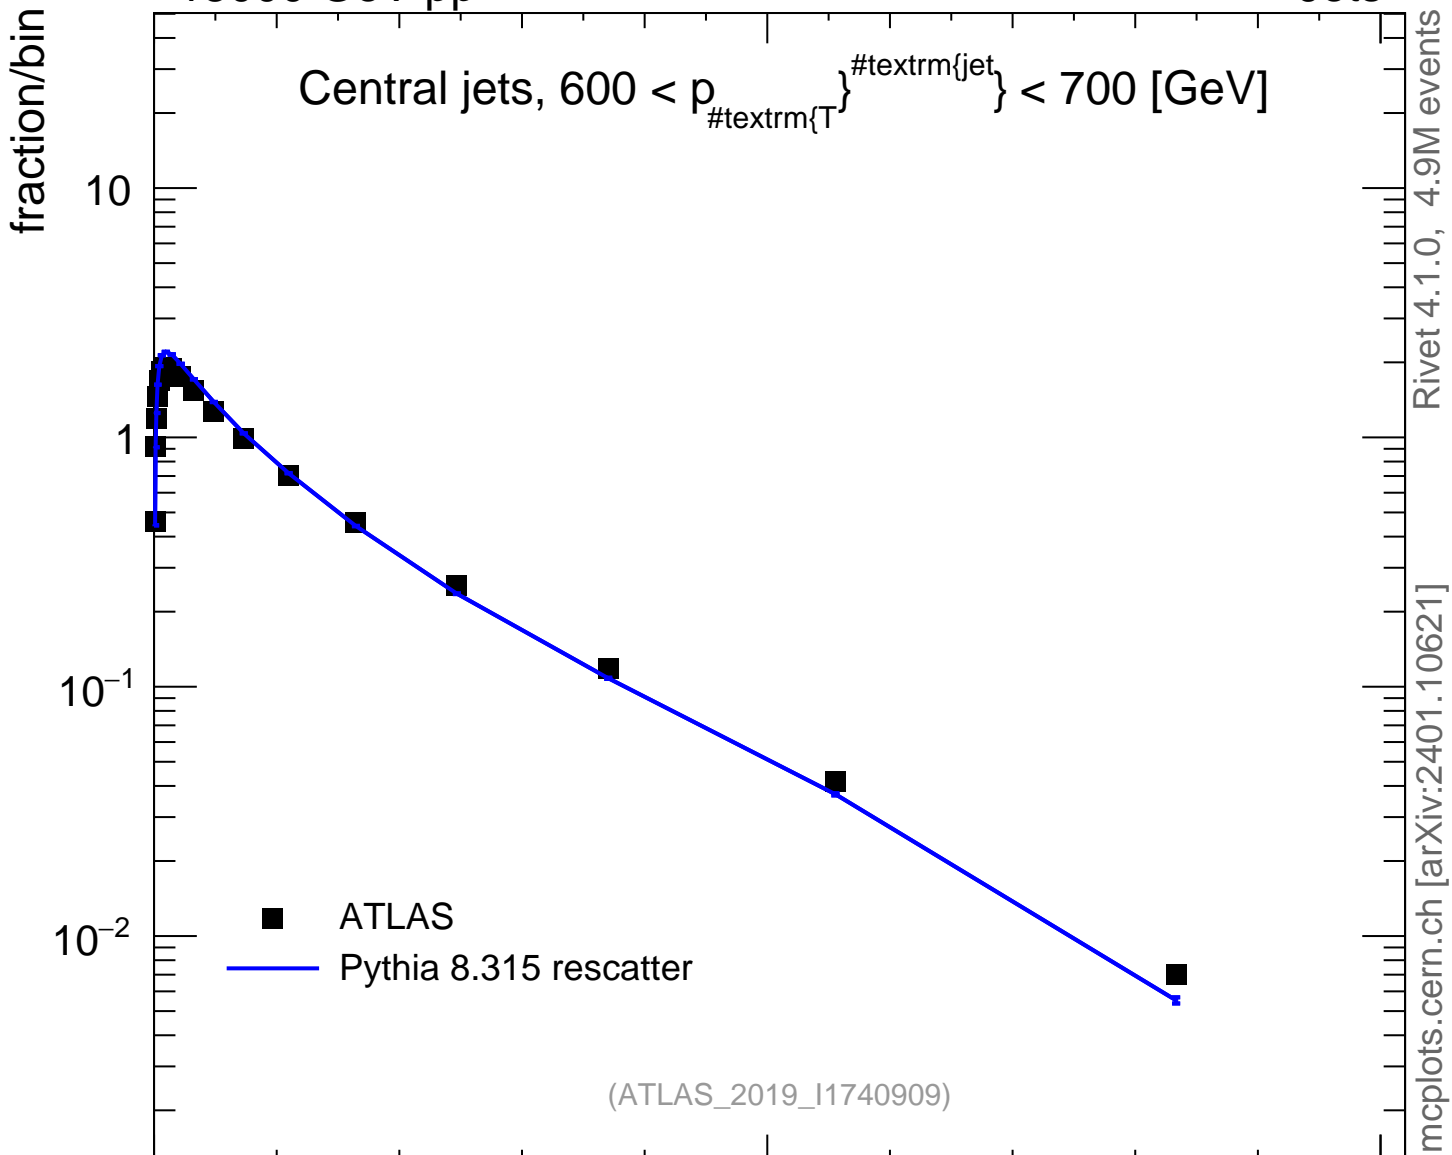

13000 GeV pp

Jets

Central jets, $600 < p_{\text{T}}^{\text{jet}} < 700$ [GeV]

Rivet 4.1.0, 4.9M events
mcplots.cern.ch [arXiv:2401.10621]