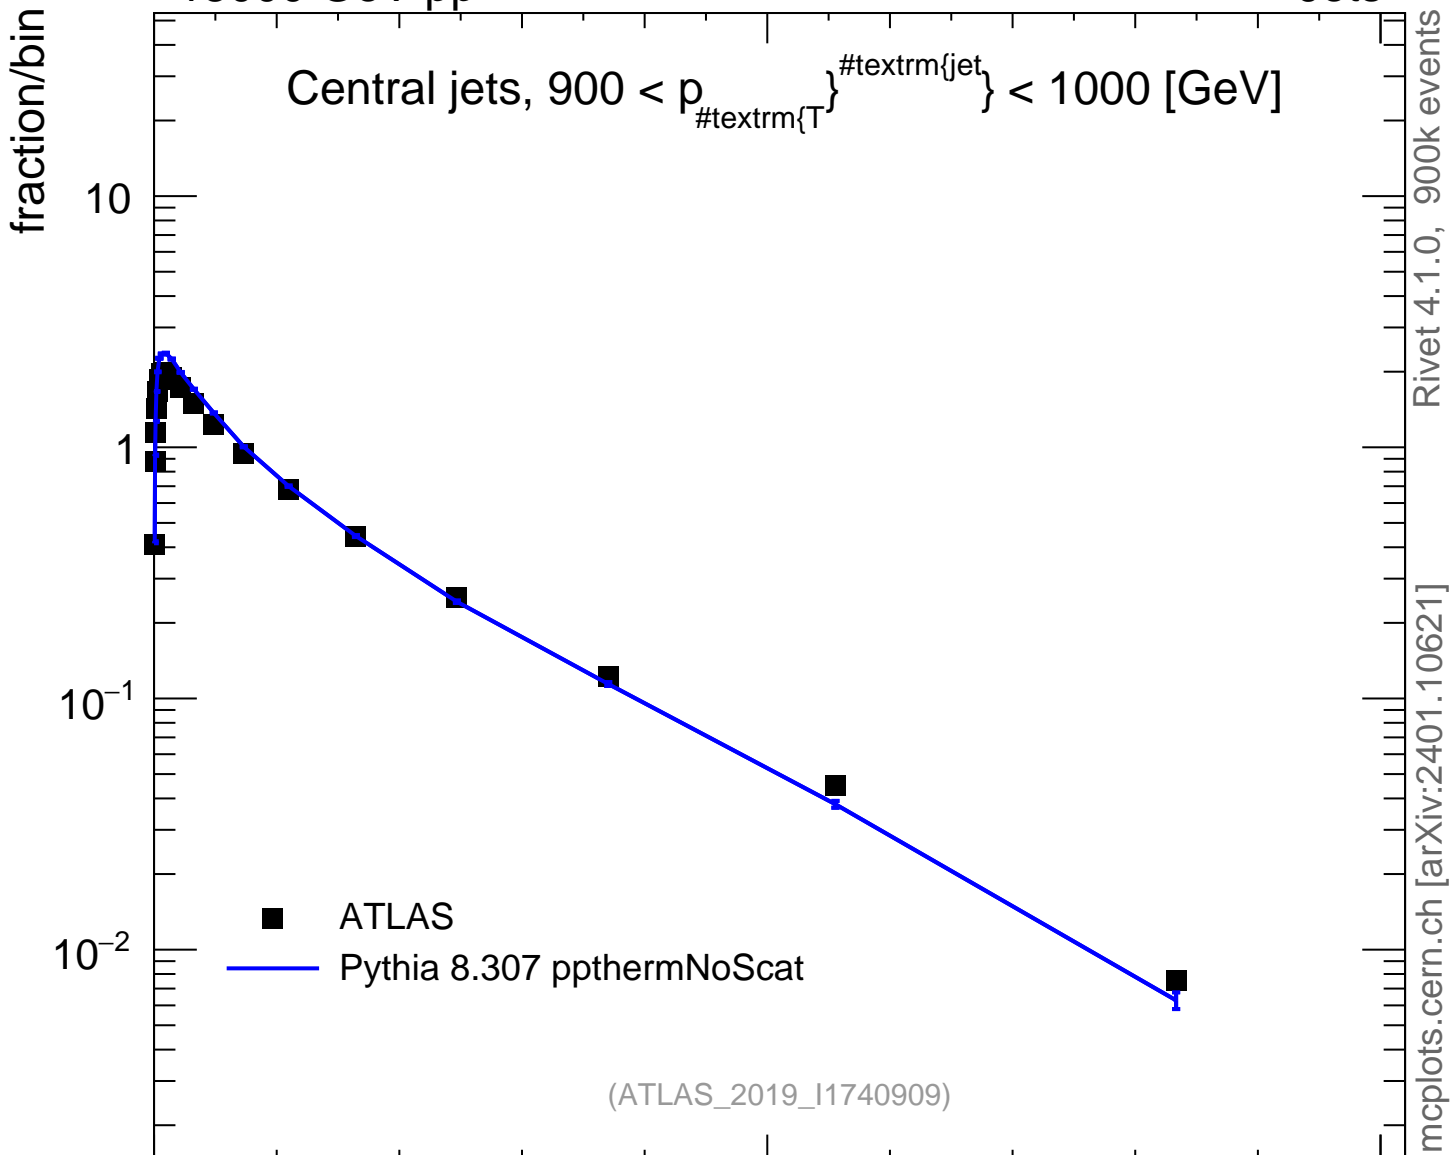

13000 GeV pp

Jets

Central jets, $900 < p_{\text{#textrm{T}}}^{\text{#textrm{jet}}} < 1000$ [GeV]

Rivet 4.1.0, 900k events
mcplots.cern.ch [arXiv:2401.10621]