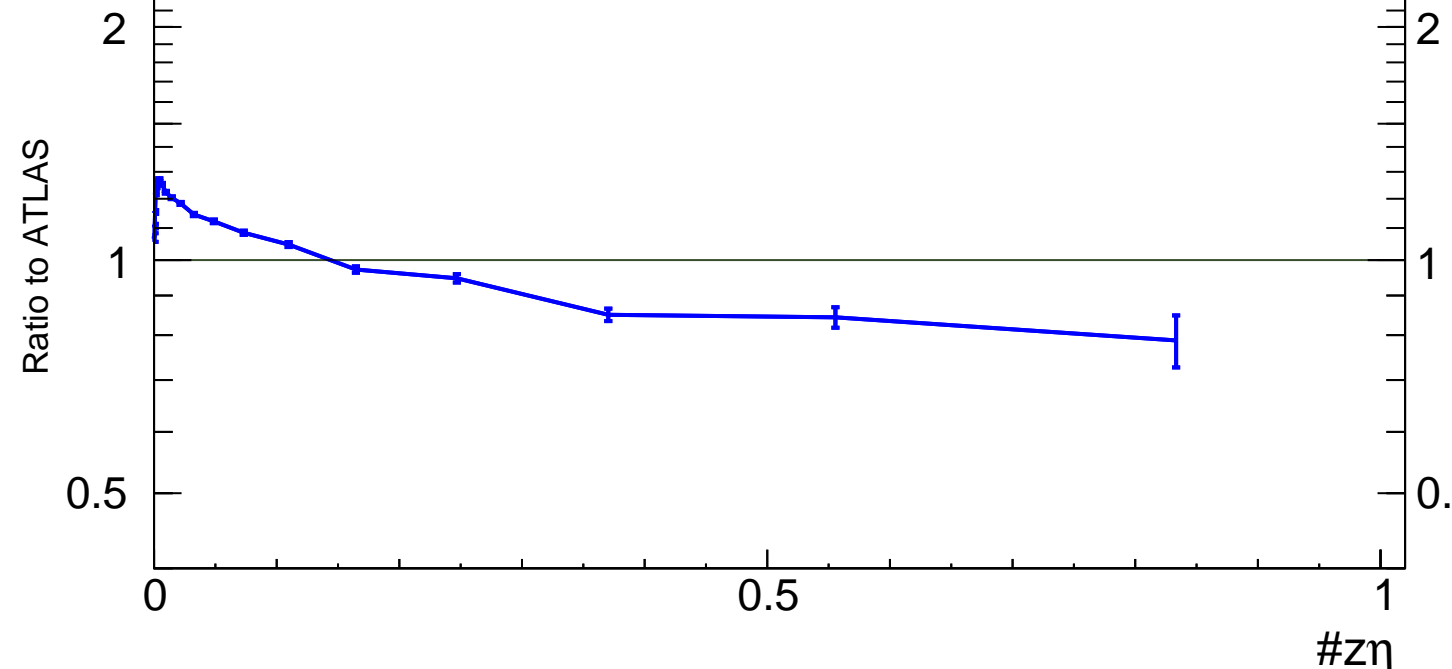

13000 GeV pp

Jets

Central jets, $1200 < p_{\text{T}}^{\text{jet}} < 1400$ [GeV]

(ATLAS_2019_I1740909)

Rivet 4.1.0, 700k events
mcplots.cern.ch [arXiv:2401.10621]