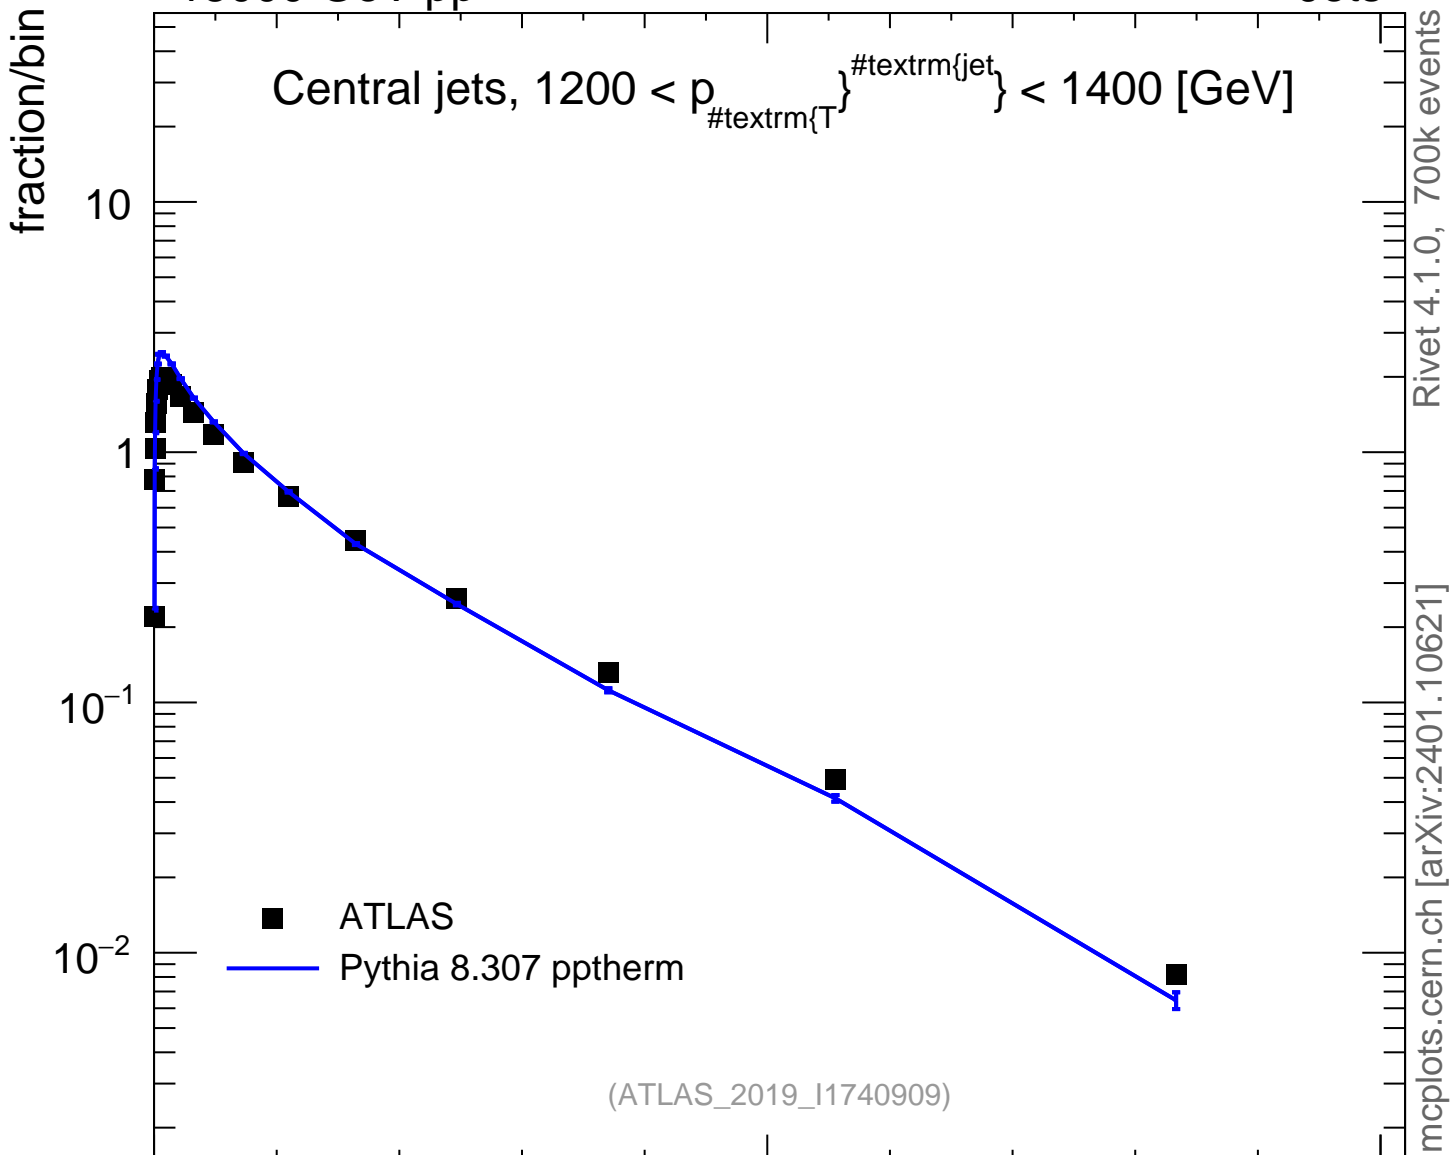

13000 GeV pp

Jets

Central jets, $1200 < p_{\text{T}}^{\text{jet}} < 1400$ [GeV]

(ATLAS_2019_I1740909)

Rivet 4.1.0, 700k events
mcplots.cern.ch [arXiv:2401.10621]