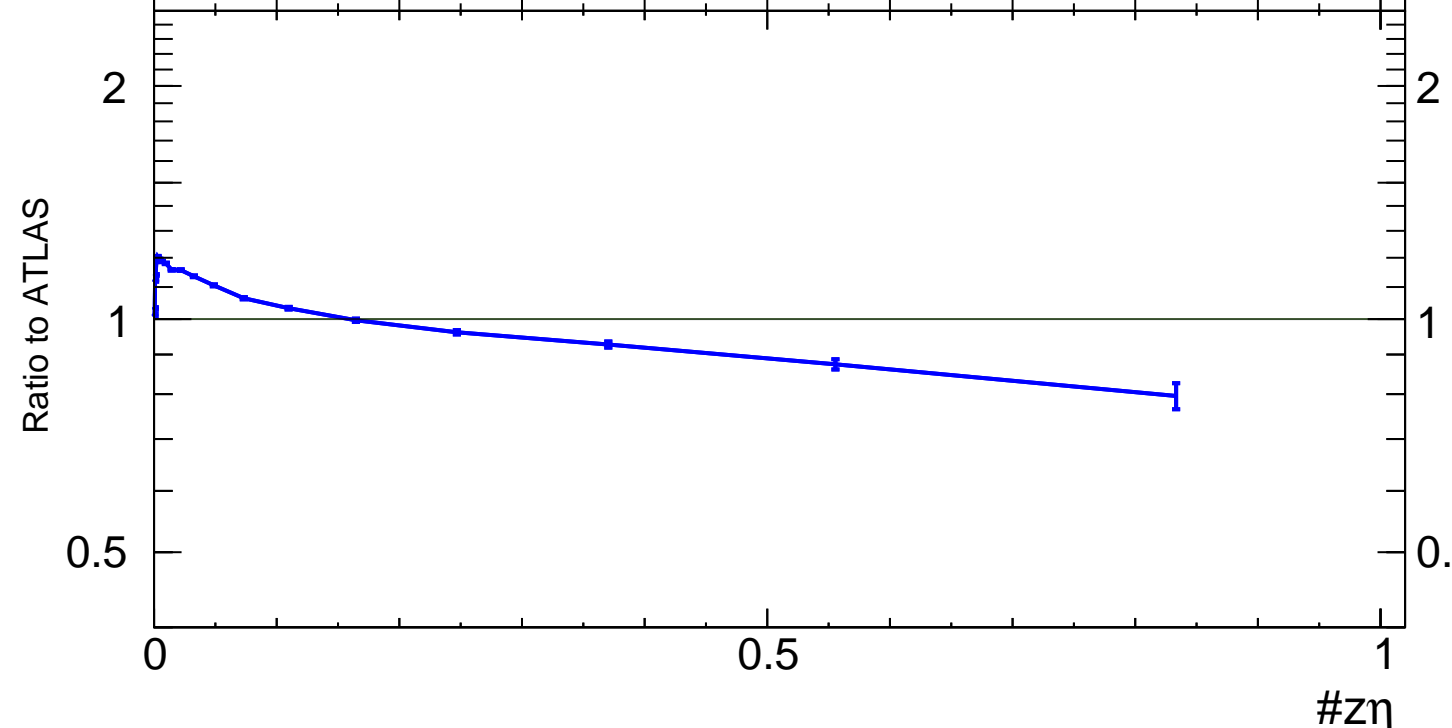

13000 GeV pp

Jets

Central jets,  $1400 < p_{\text{T}}^{\text{jet}} < 1600$  [GeV]

(ATLAS\_2019\_I1740909)

Rivet 4.1.0, 5.2M events  
mcplots.cern.ch [arXiv:2401.10621]