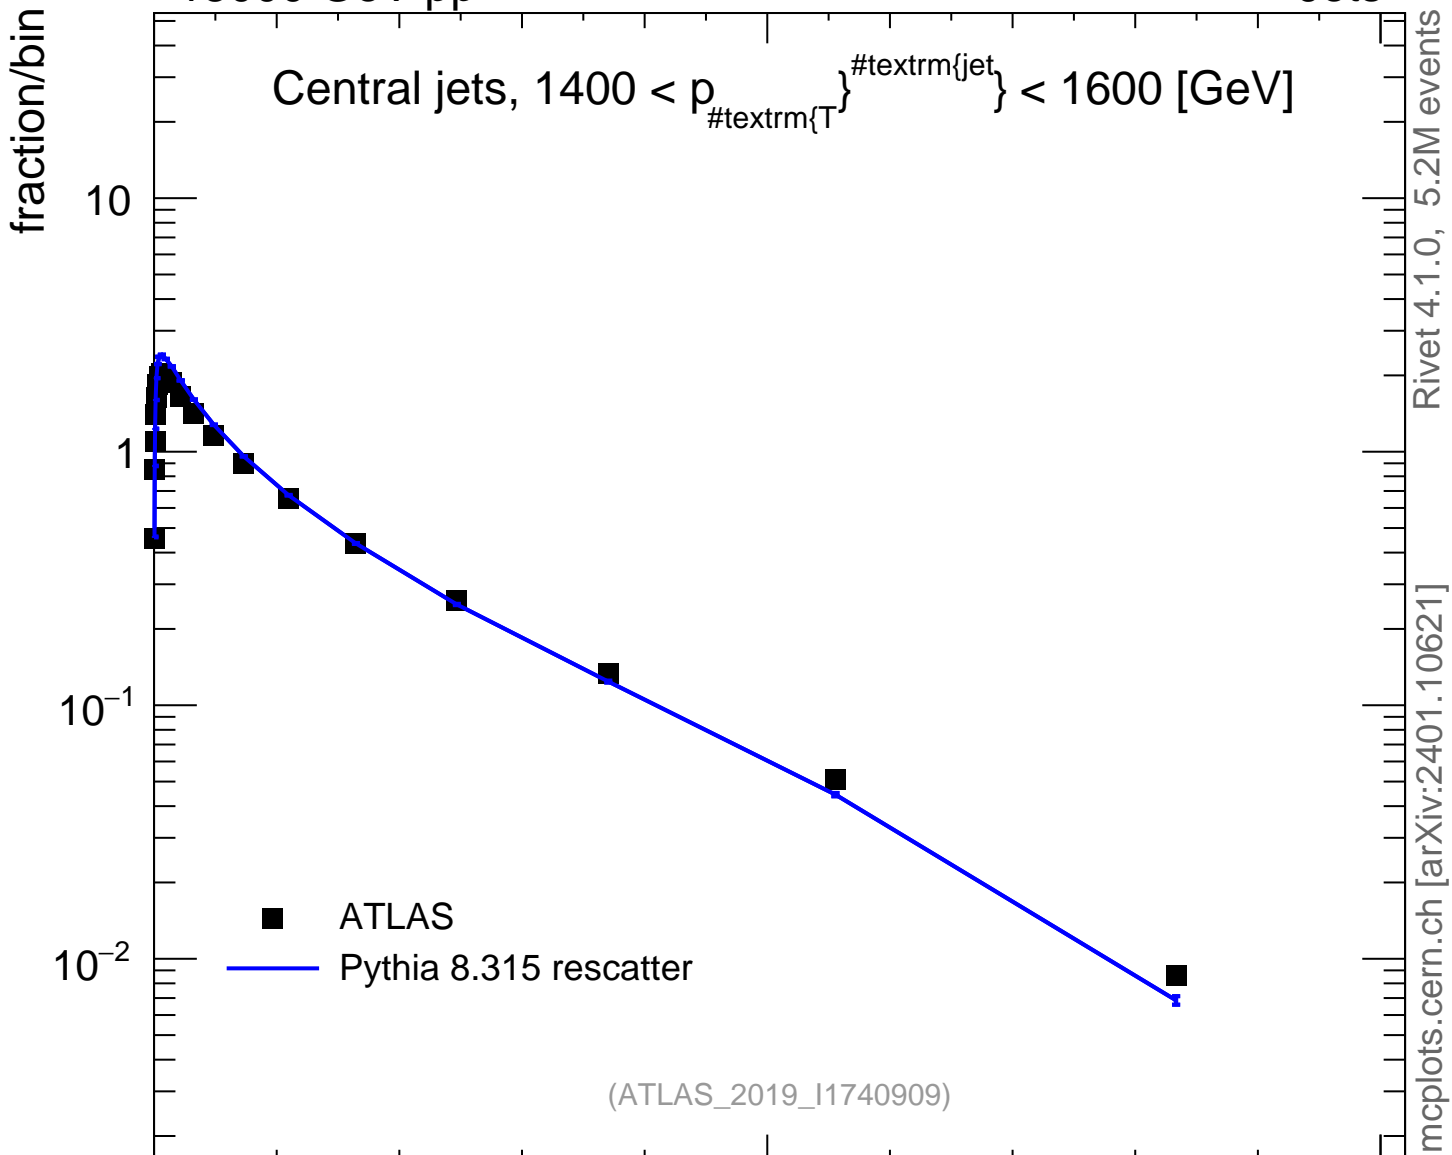

13000 GeV pp

Jets

Central jets,  $1400 < p_{\text{T}}^{\text{jet}} < 1600$  [GeV]

(ATLAS\_2019\_I1740909)

Rivet 4.1.0, 5.2M events  
mcplots.cern.ch [arXiv:2401.10621]