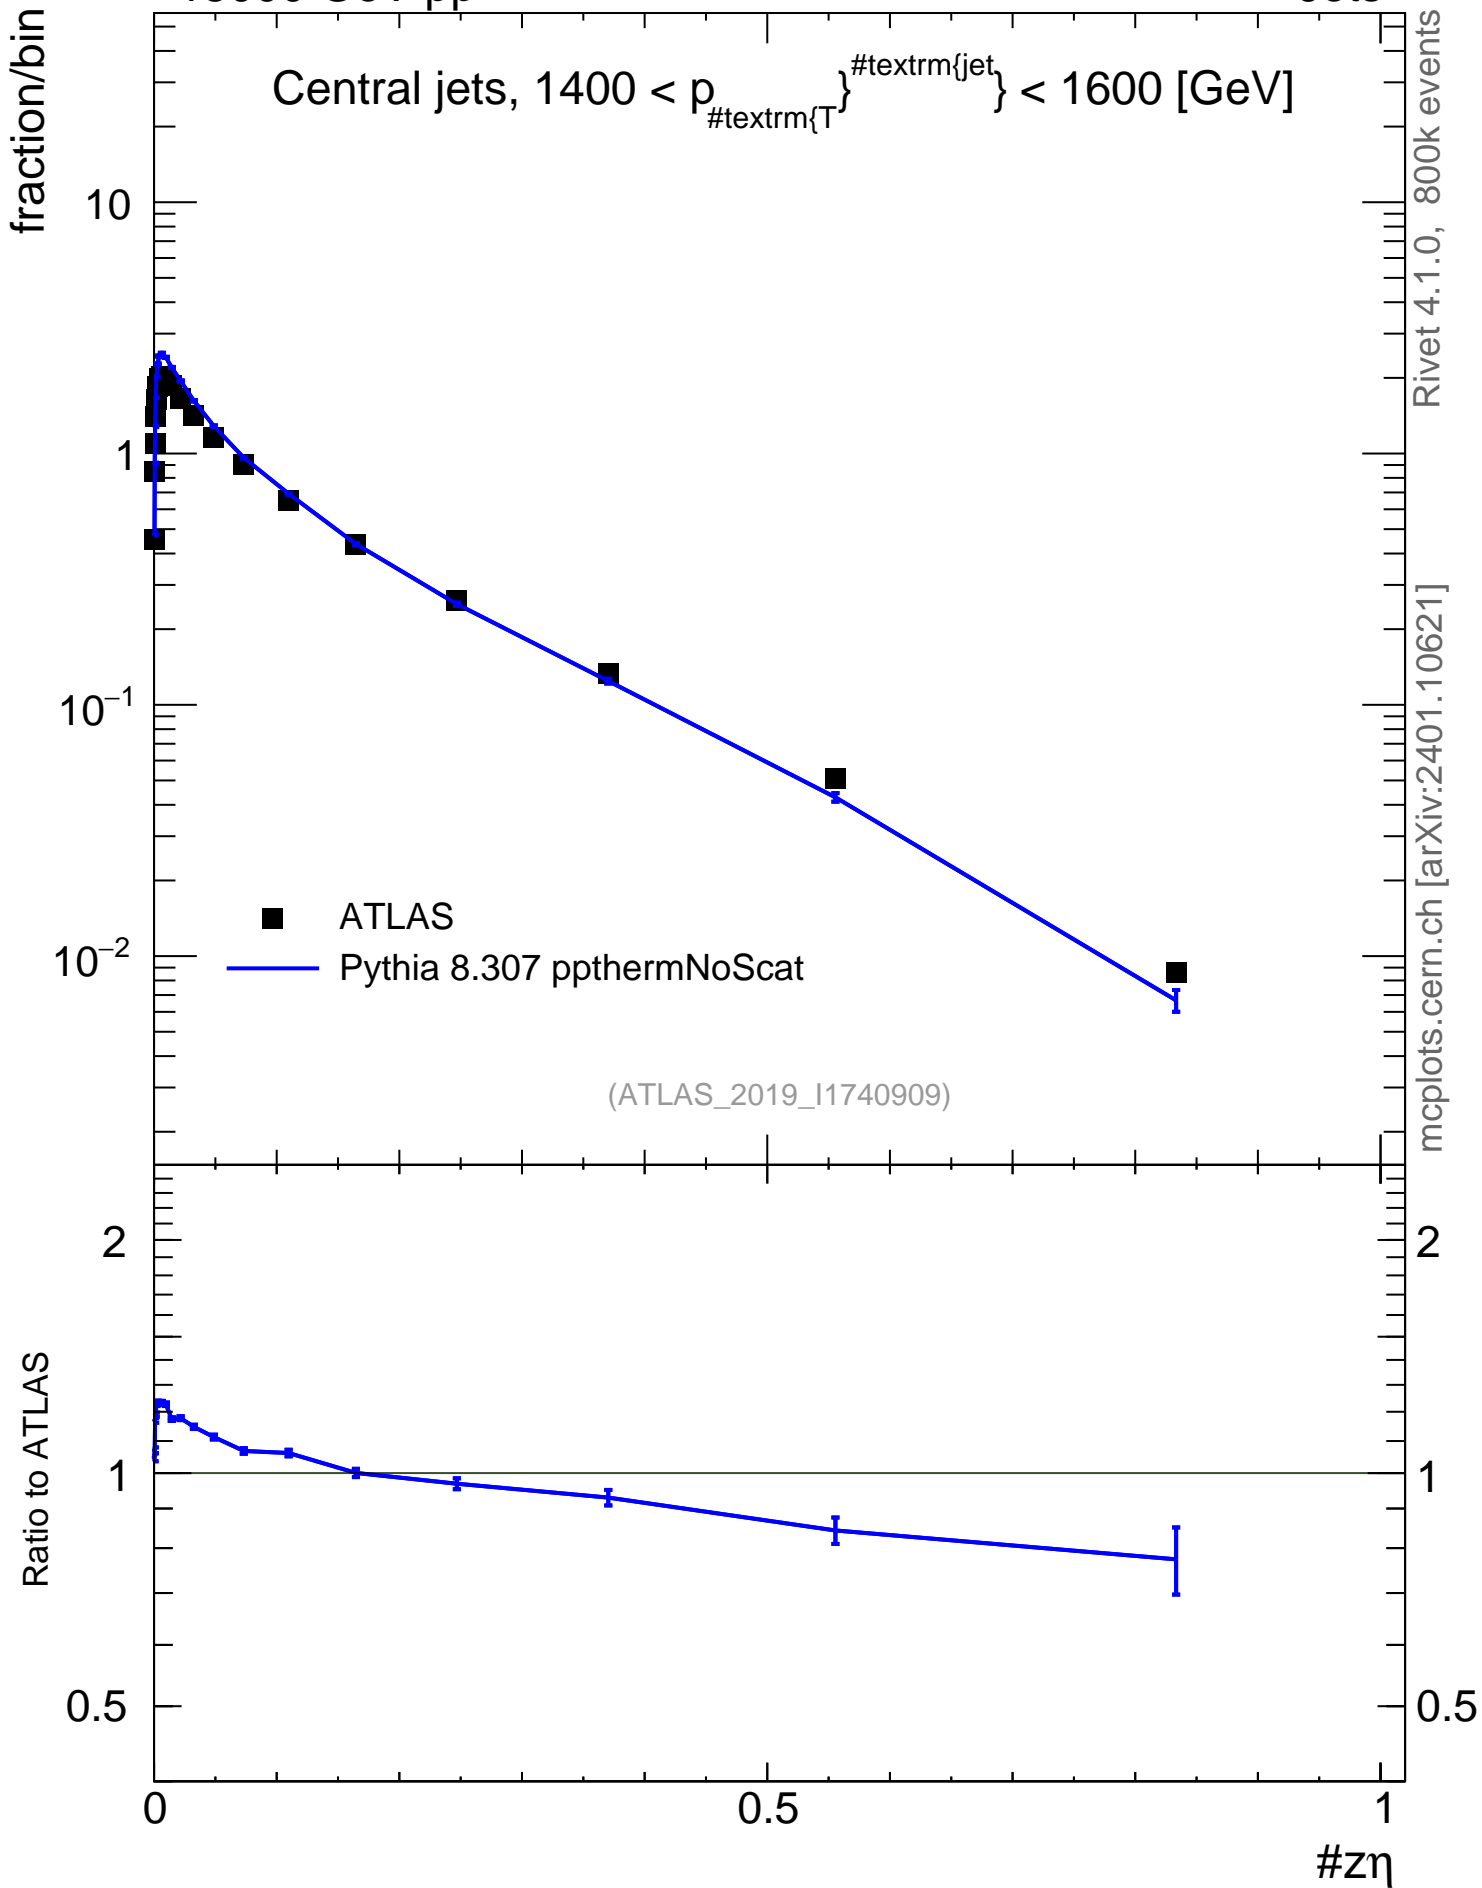

13000 GeV pp

Jets

Central jets, $1400 < p_{\text{T}}^{\text{jet}} < 1600$ [GeV]

Rivet 4.1.0, 800k events
mcplots.cern.ch [arXiv:2401.10621]

(ATLAS_2019_I1740909)