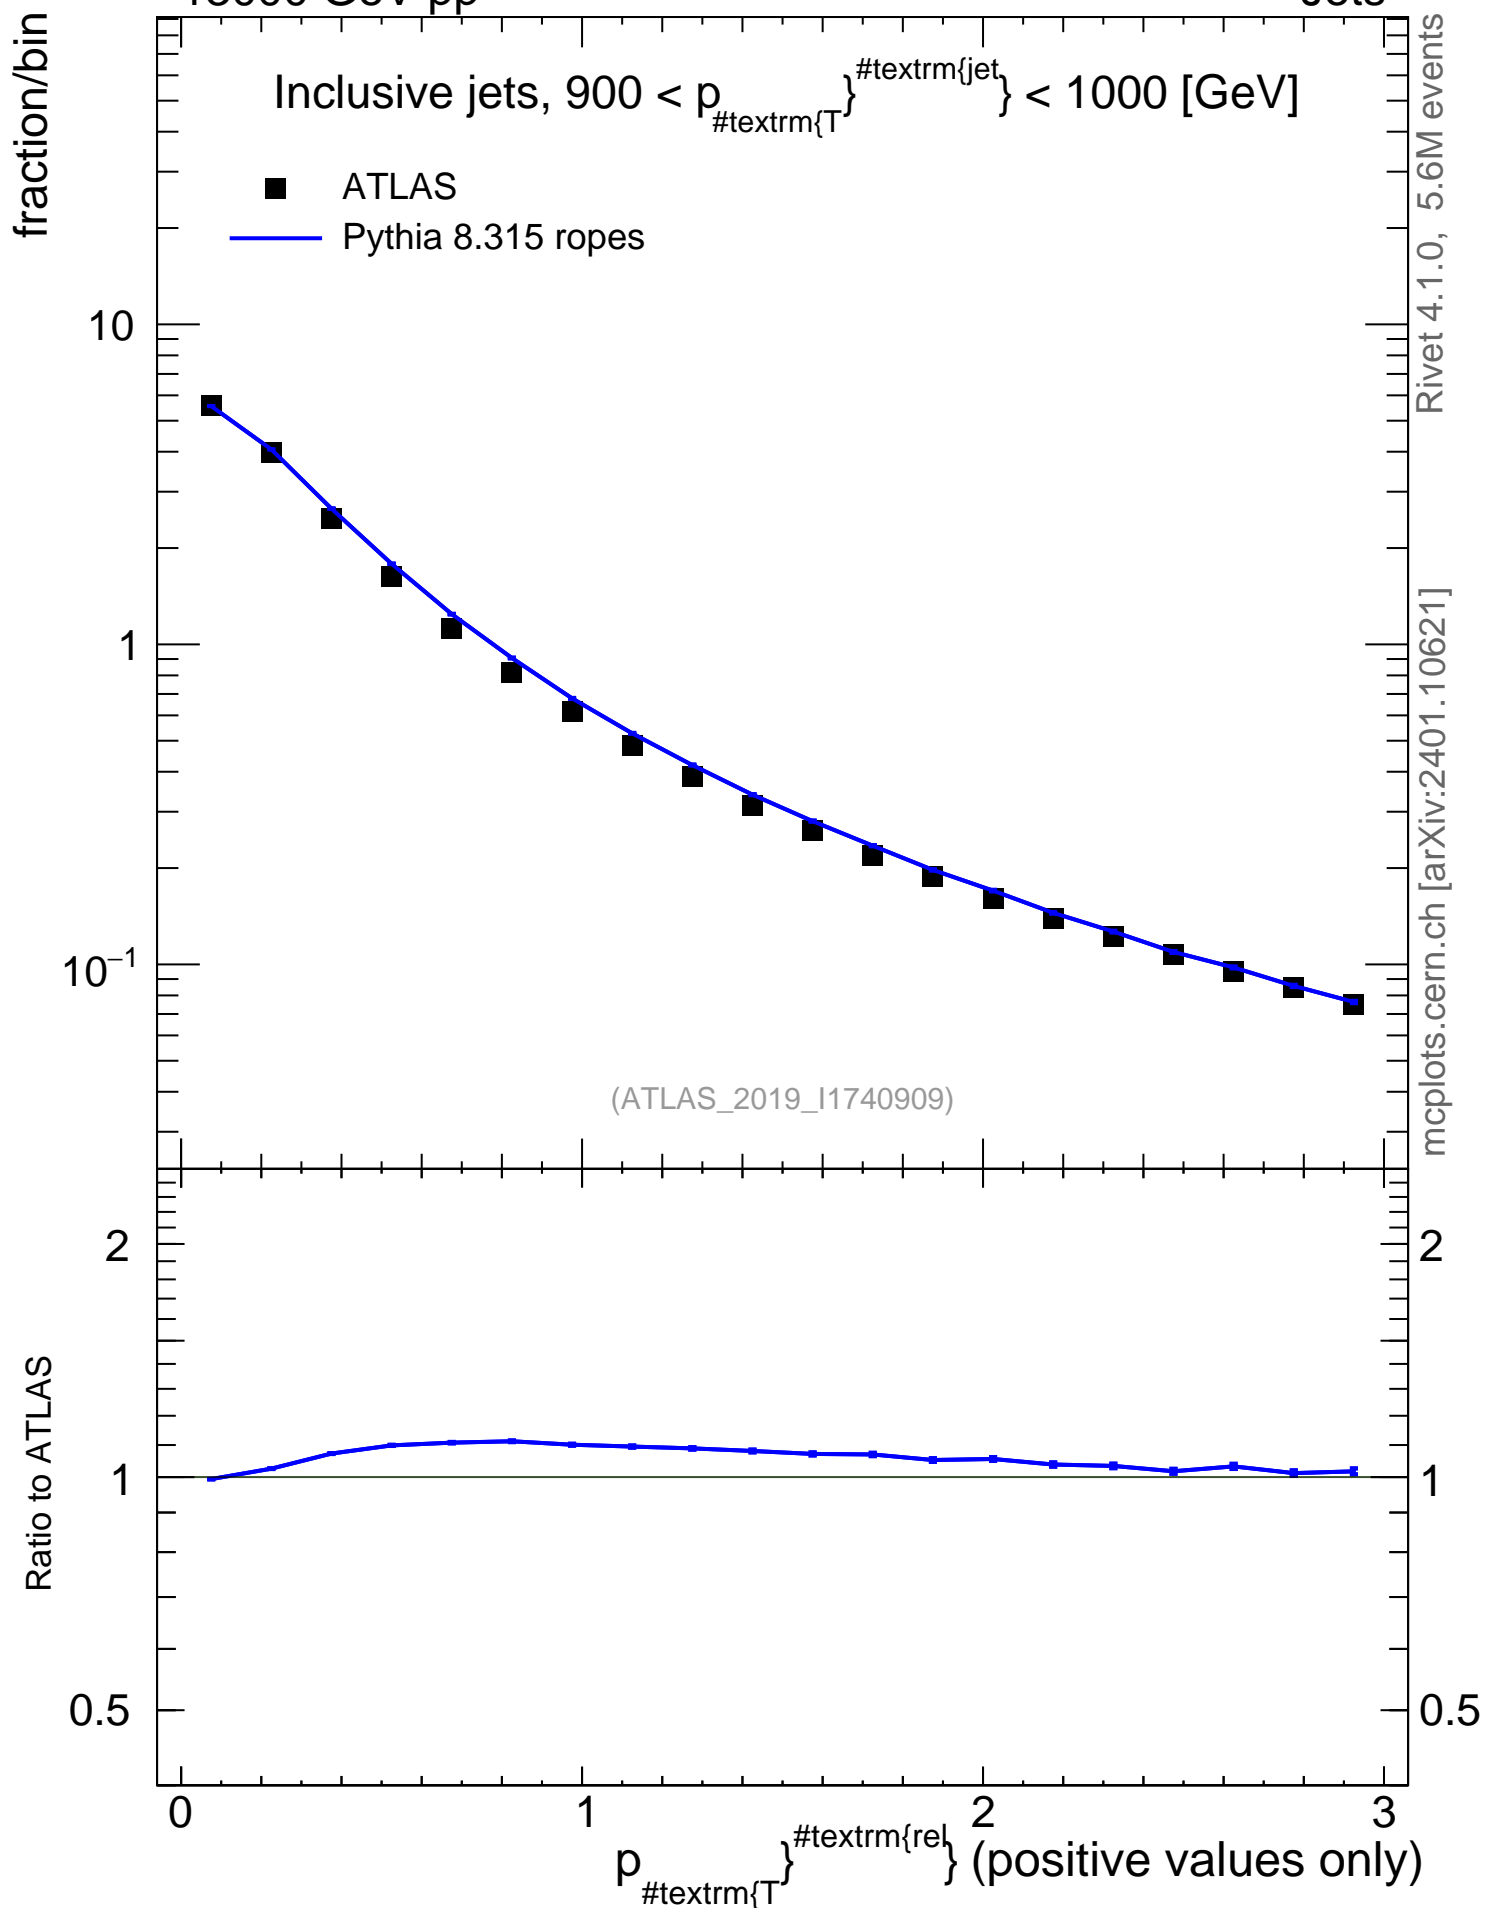

13000 GeV pp

Jets

Inclusive jets, $900 < p_{\text{T}}^{\text{jet}} < 1000$ [GeV]

■ ATLAS
 — Pythia 8.315 ropes

Rivet 4.1.0, 5.6M events

mcplots.cern.ch [arXiv:2401.10621]