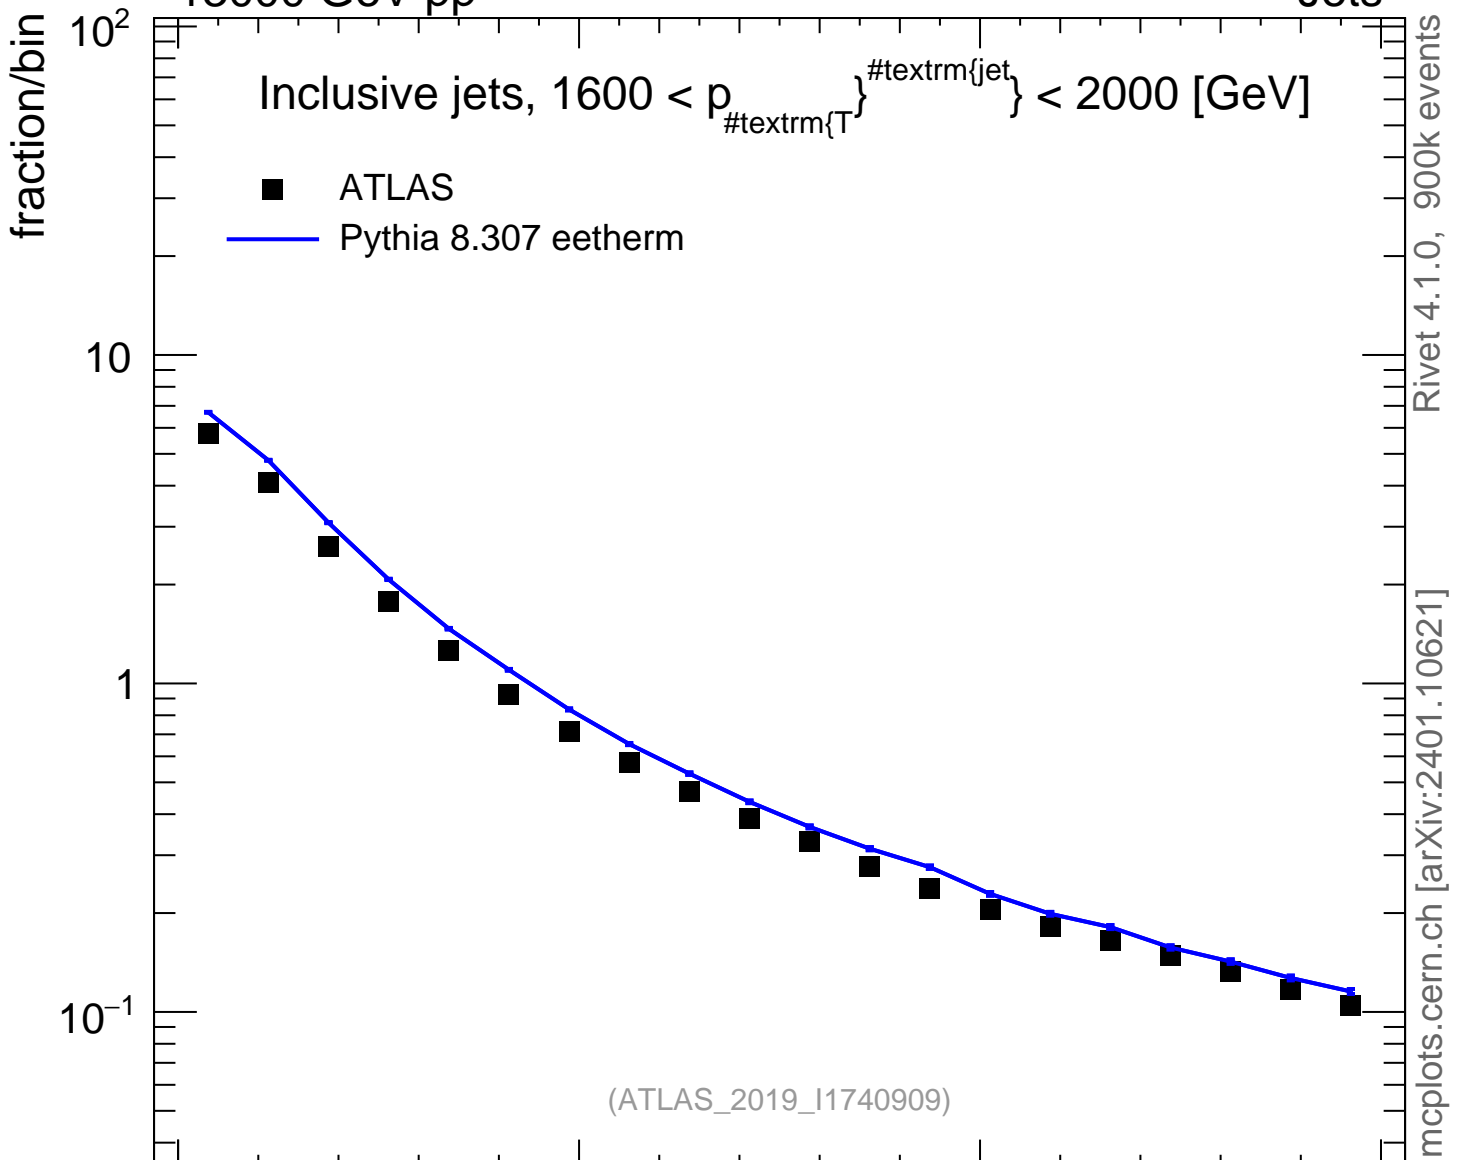

13000 GeV pp

Jets

Inclusive jets, $1600 < p_{T}^{\text{jet}} < 2000$ [GeV]

■ ATLAS
— Pythia 8.307 eetherm

Rivet 4.1.0, 900k events
mcplots.cern.ch [arXiv:2401.10621]