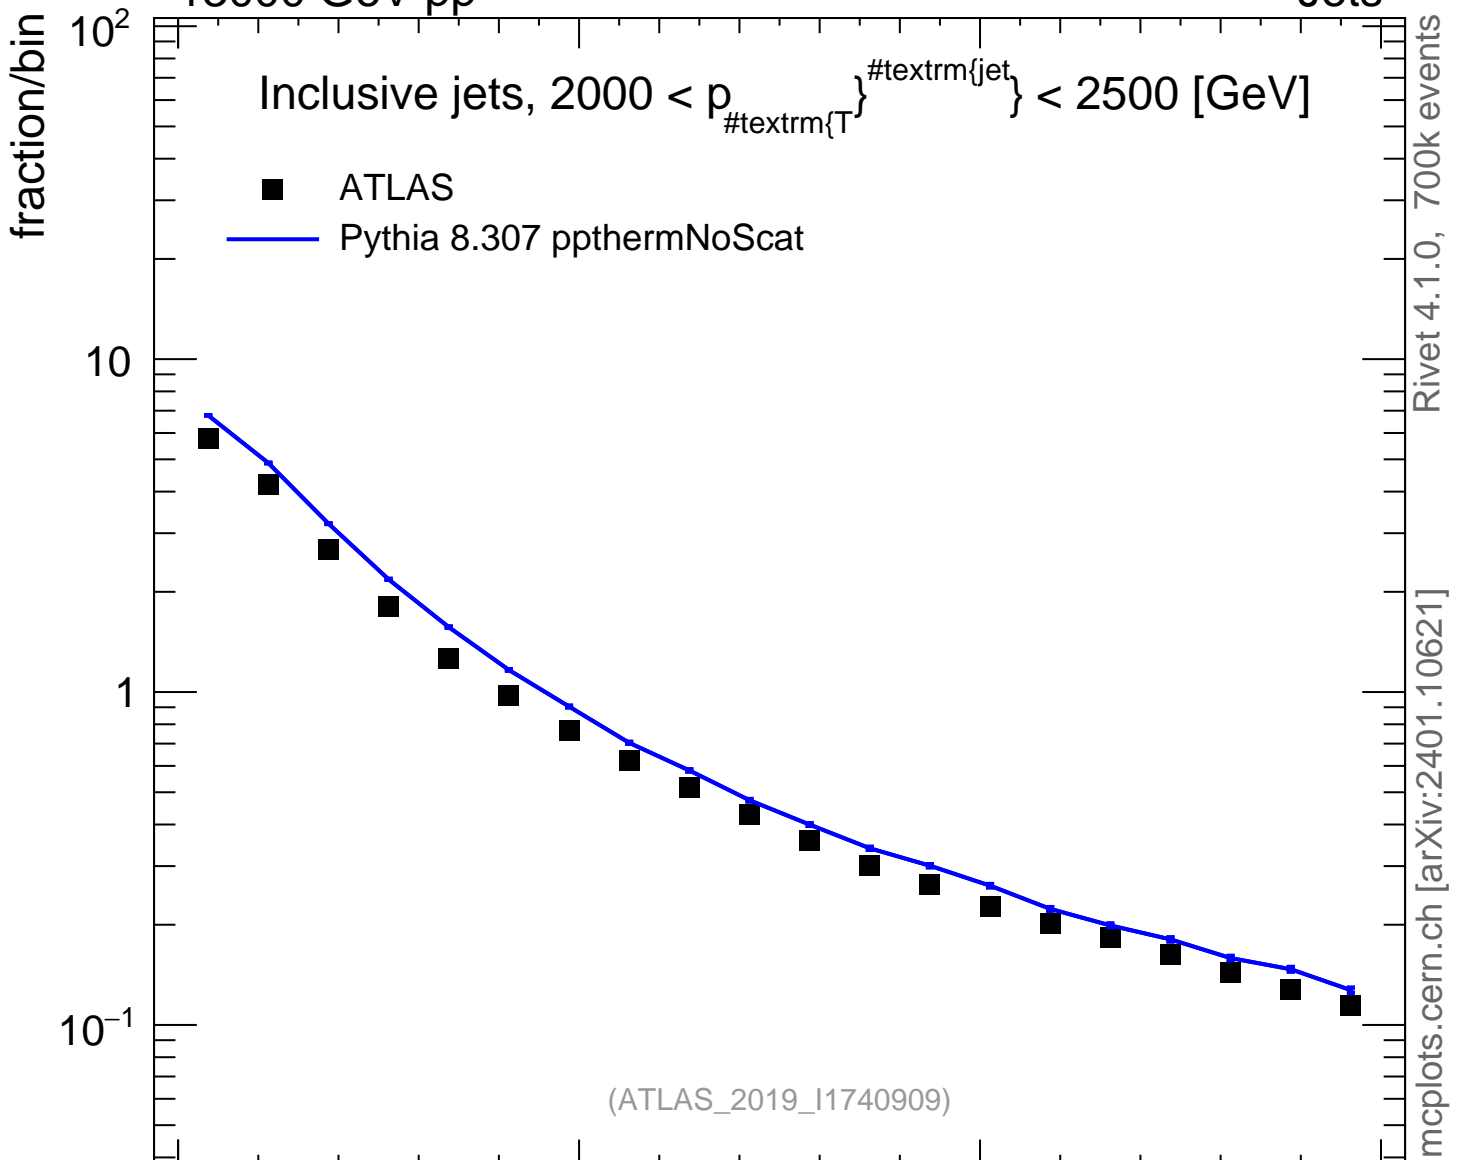

13000 GeV pp

Jets

Inclusive jets, $2000 < p_{T}^{\text{jet}} < 2500$ [GeV]

■ ATLAS
— Pythia 8.307 ppthermNoScat

Rivet 4.1.0, 700k events
mcplots.cern.ch [arXiv:2401.10621]