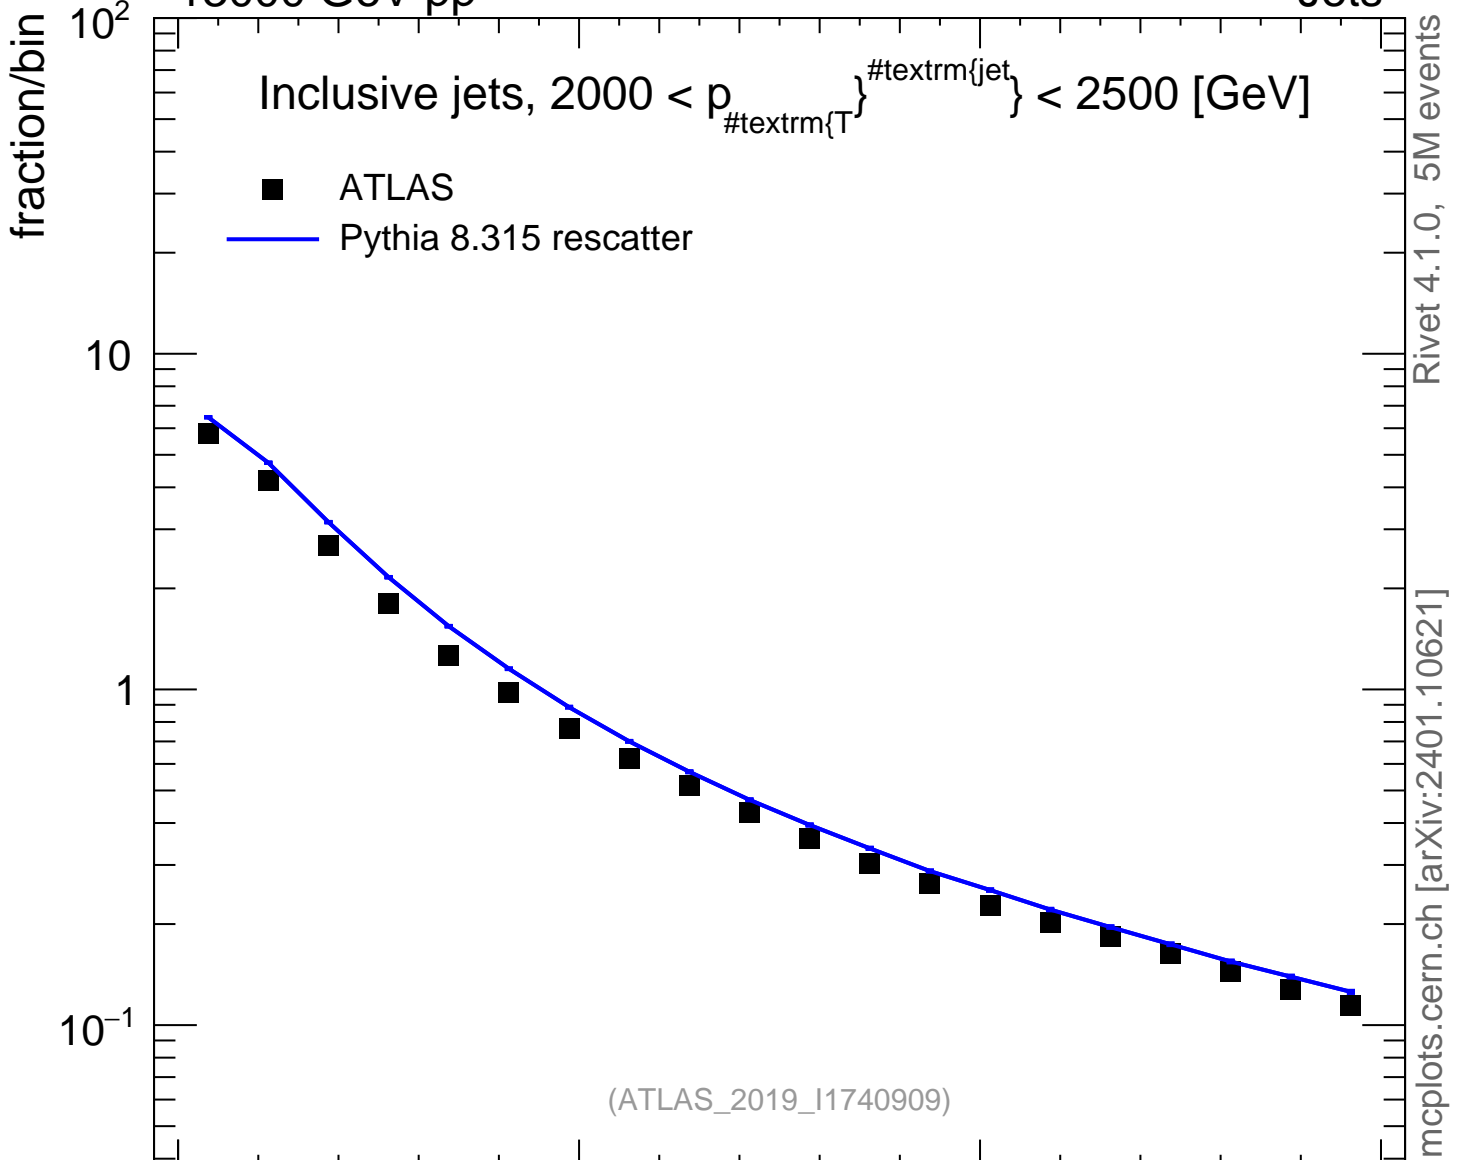

13000 GeV pp

Jets

Inclusive jets, $2000 < p_{T}^{\text{jet}} < 2500$ [GeV]

■ ATLAS
— Pythia 8.315 rescatter

Rivet 4.1.0, 5M events
mcplots.cern.ch [arXiv:2401.10621]