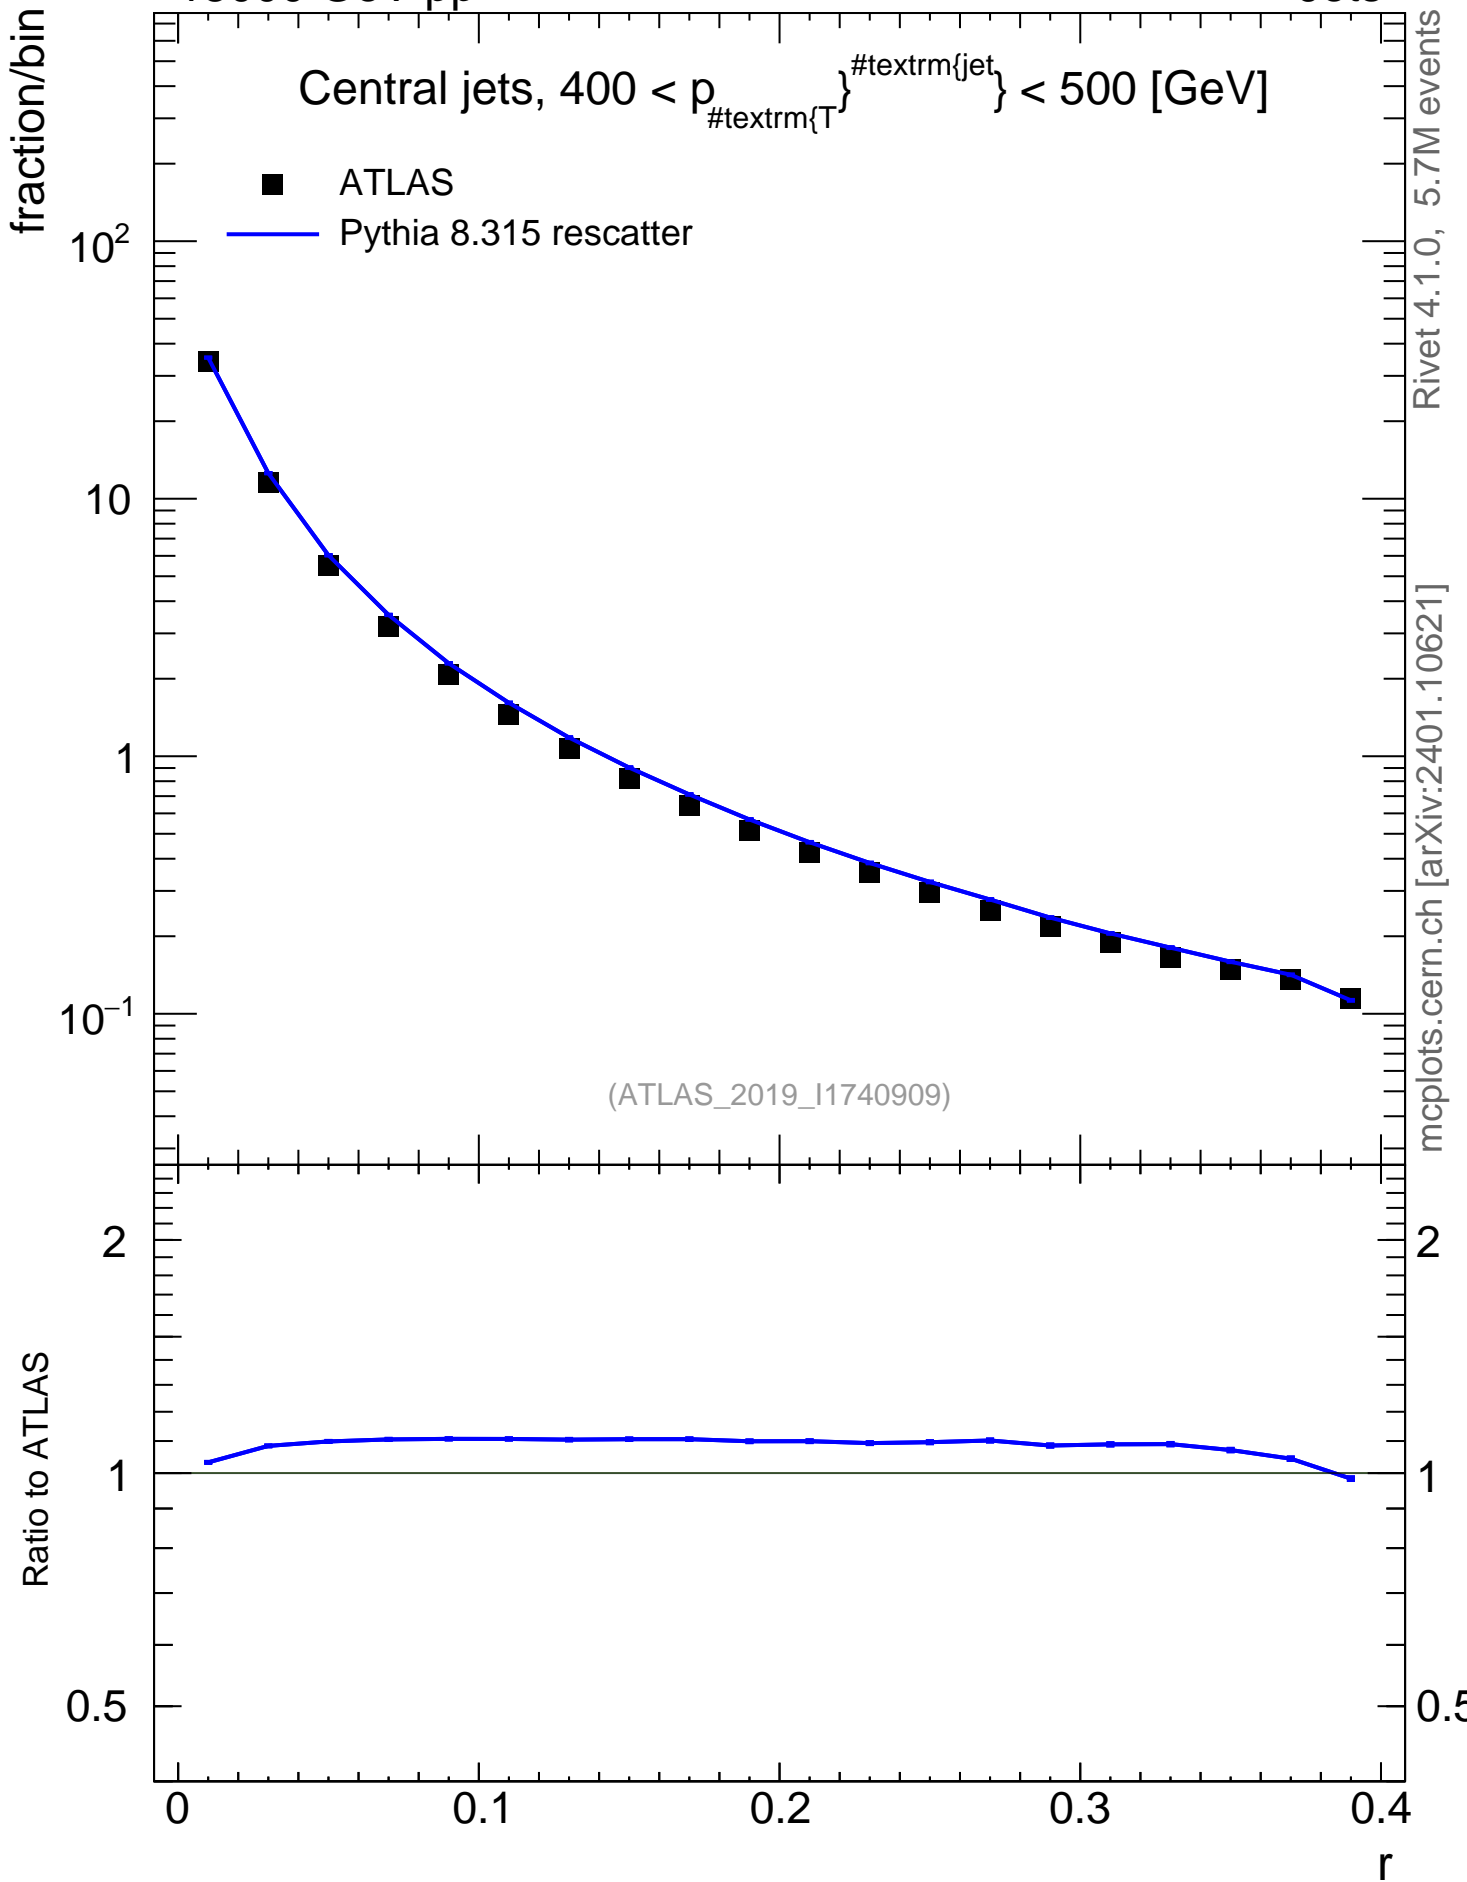

Central jets, $400 < p_{\text{T}}^{\text{jet}} < 500$ [GeV]

■ ATLAS
— Pythia 8.315 rescatter

(ATLAS_2019_I1740909)

Rivet 4.1.0, 5.7M events
mcplots.cern.ch [arXiv:2401.10621]