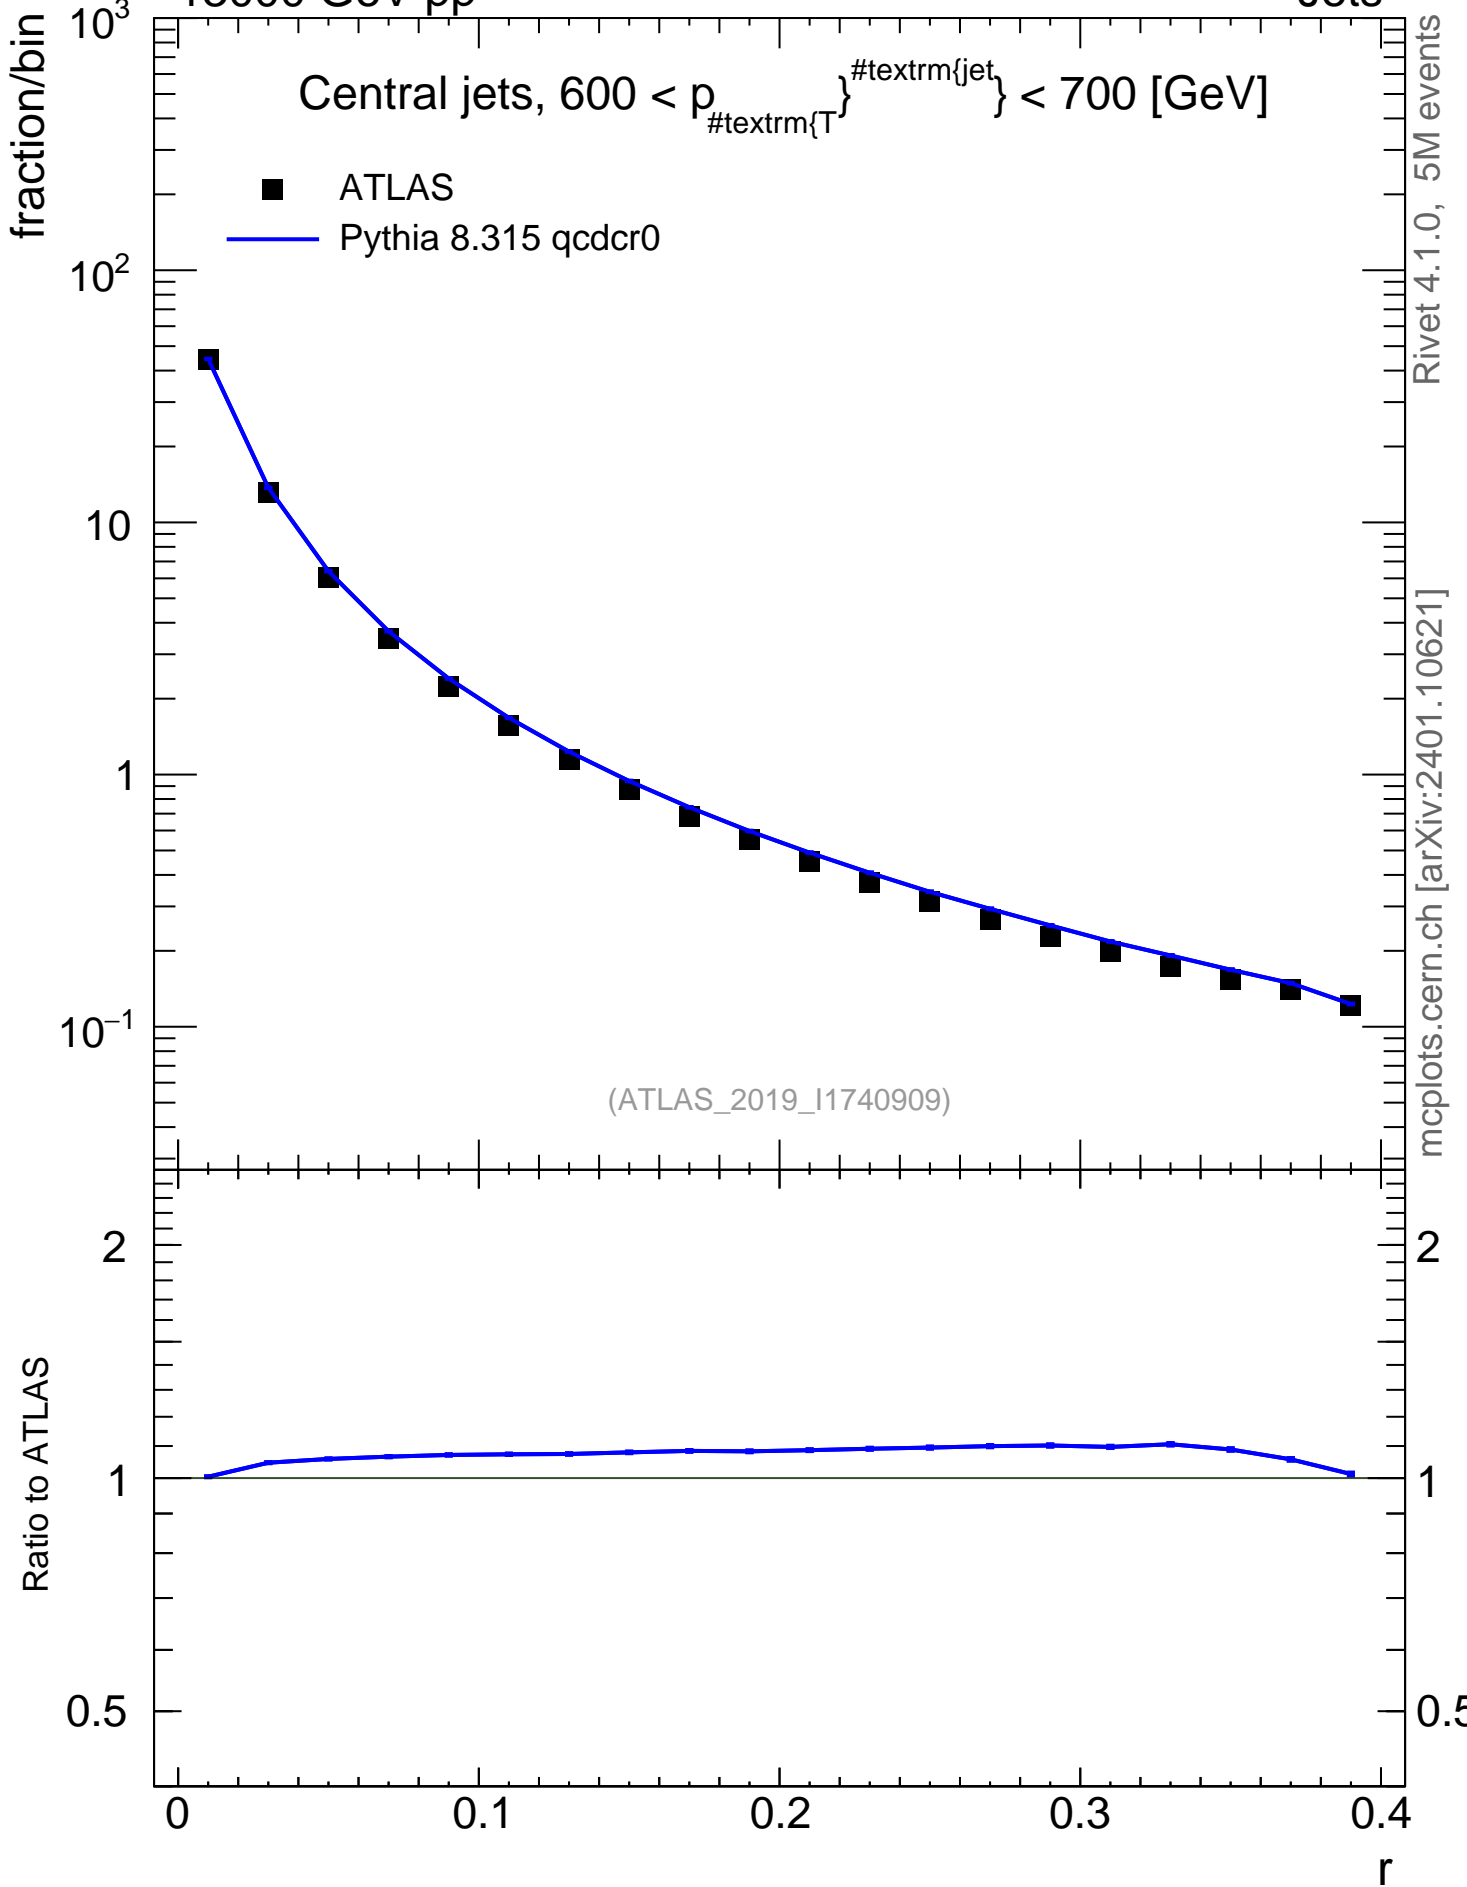

13000 GeV pp

Jets

Central jets, $600 < p_{\text{T}}^{\text{jet}} < 700$ [GeV]

■ ATLAS
— Pythia 8.315 qcdcr0

(ATLAS_2019_I1740909)

mcplots.cern.ch [arXiv:2401.10621]

Rivet 4.1.0, 5M events