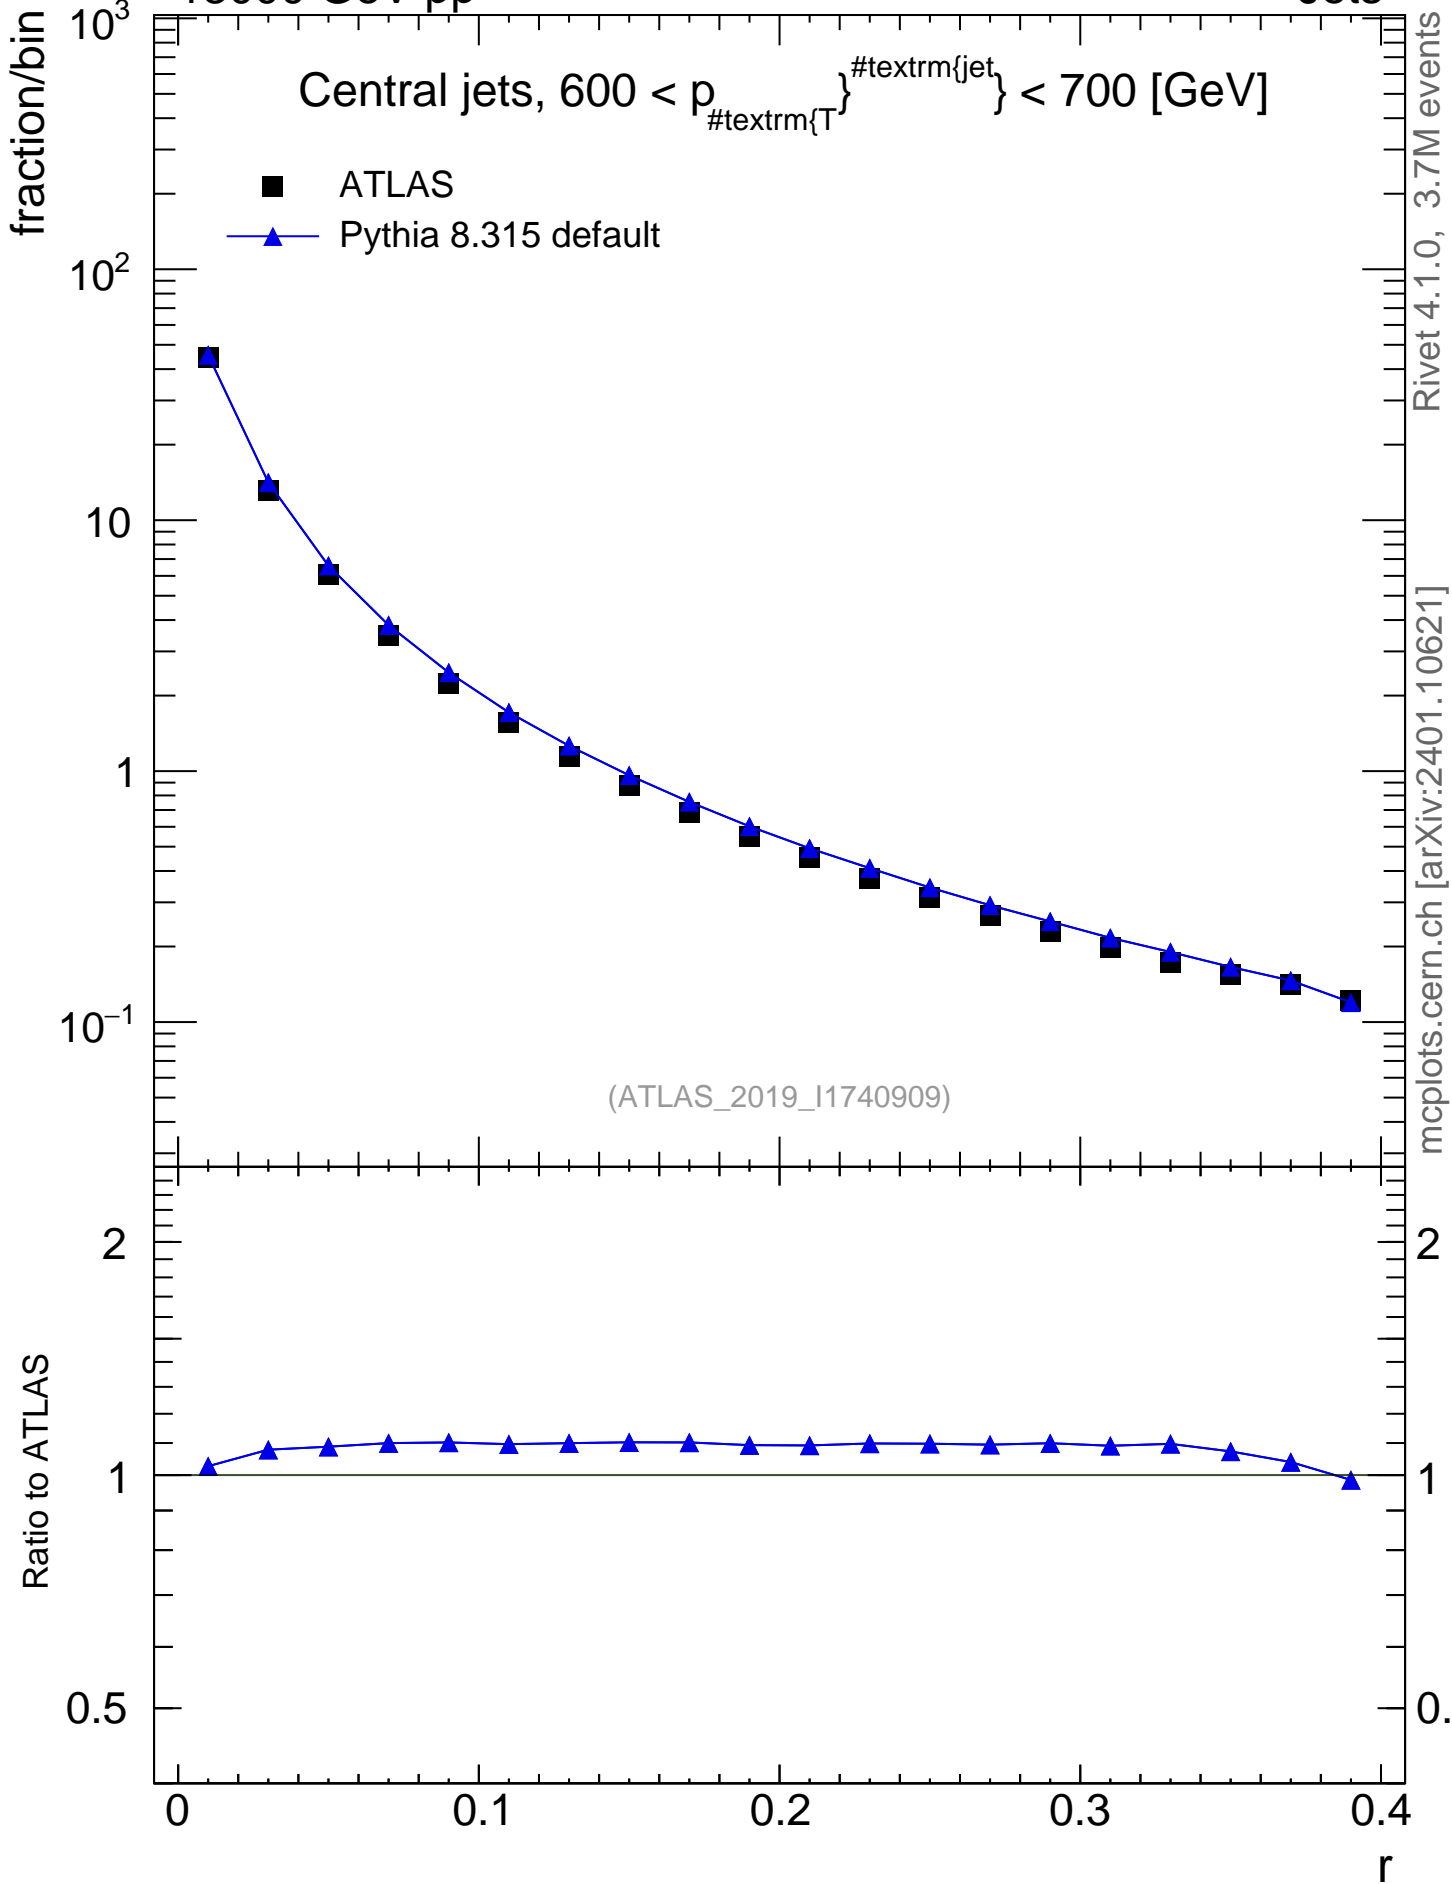

13000 GeV pp

Jets

Central jets, $600 < p_{\text{T}}^{\text{jet}} < 700$ [GeV]

- ATLAS
- ▲ Pythia 8.315 default

Rivet 4.1.0, 3.7M events
mcplots.cern.ch [arXiv:2401.10621]

(ATLAS_2019_I1740909)